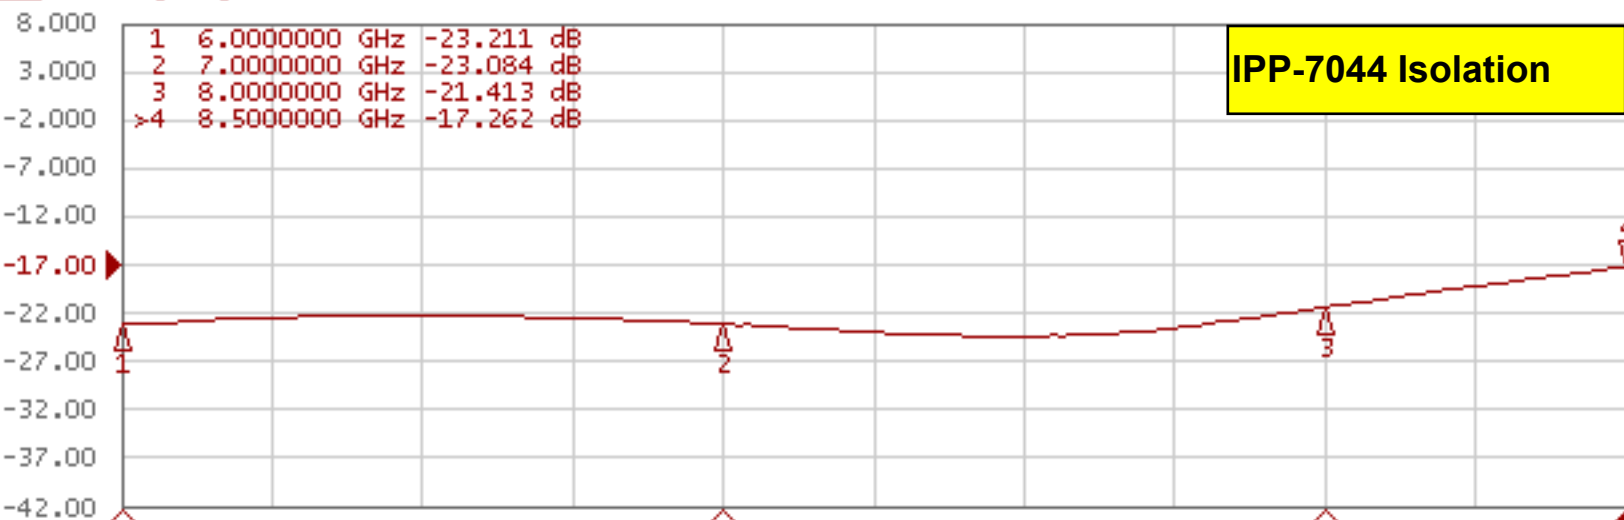

Tr1 S21 Log Mag 350.0mdB/ Ref -3.000dB [RT D&M]

IPP-7044 Amp Bal

Tr2 S21 Phase 5.000°/ Ref -90.00° [RT D/M]

IPP-7044 Phase Bal

Tr1 S11 Log Mag 10.00dB/ Ref 0.000dB [F1]

IPP-7044 VSWR

Tr2 S21 Log Mag 5.000dB/ Ref -17.00dB [RT]