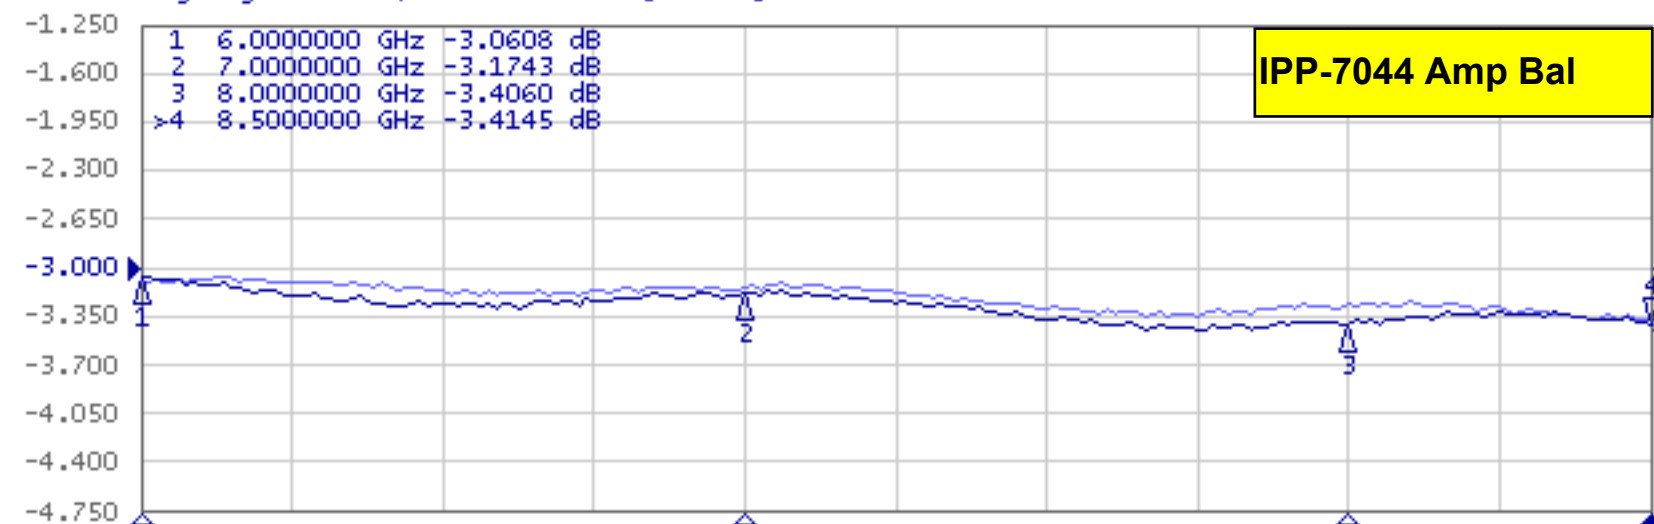

Tr1 S21 Log Mag 350.0mdB/ Ref -3.000dB [RT D&M]

IPP-7044 Amp Bal

Tr2 S21 Phase 5.000°/ Ref -90.00° [RT D/M]

IPP-7044 Phase Bal

Tr1 S11 Log Mag 10.00dB/ Ref 0.000dB [F1]

IPP-7044 VSWR

Tr2 S21 Log Mag 5.000dB/ Ref -17.00dB [RT]

IPP-7044 Isolation