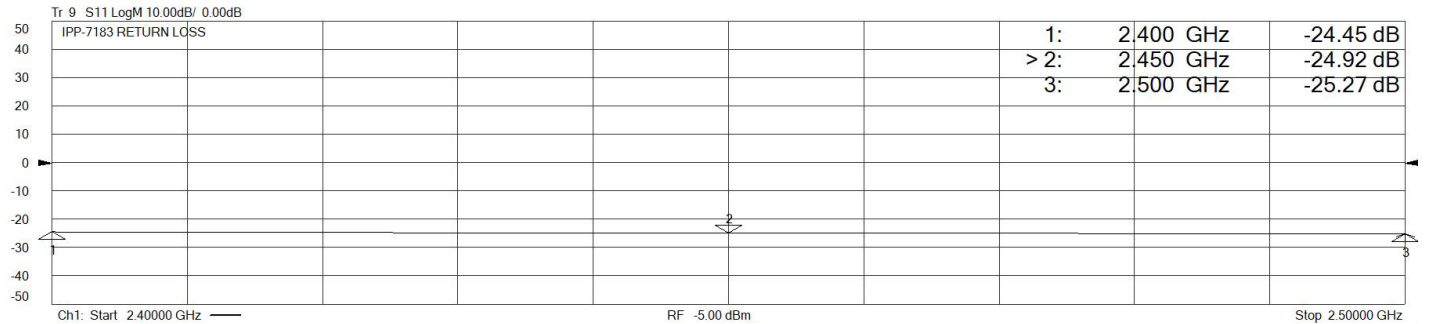

Typical Test Data for IPP-7183

Isolation

Phase Balance

VSWR

Amplitude Balance