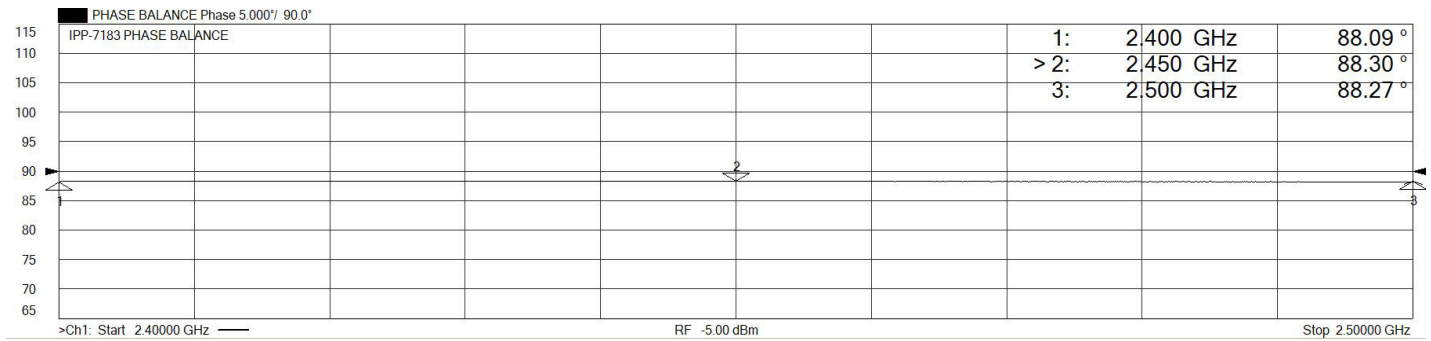

Typical Test Data for IPP-7183

Isolation

Phase Balance

VSWR

Amplitude Balance