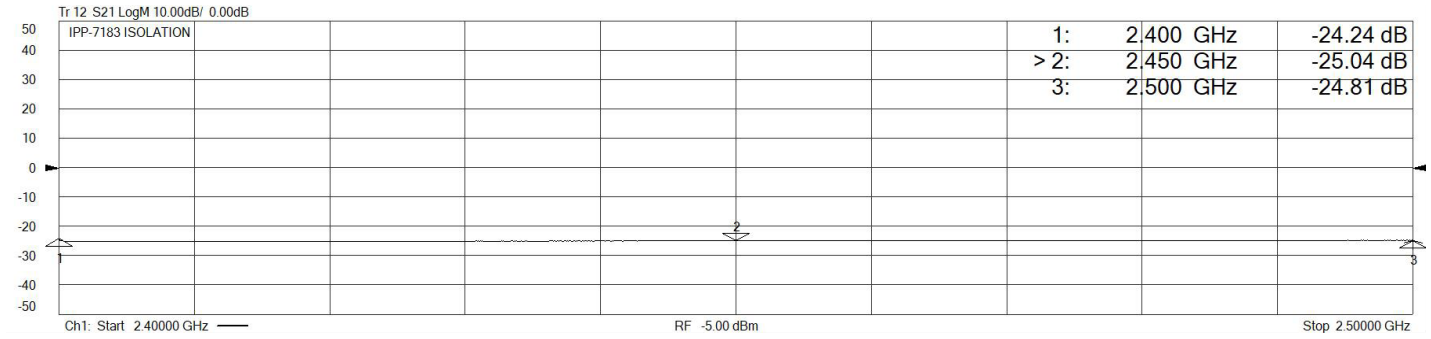

Typical Test Data for IPP-7183

Isolation

Phase Balance

VSWR

Amplitude Balance