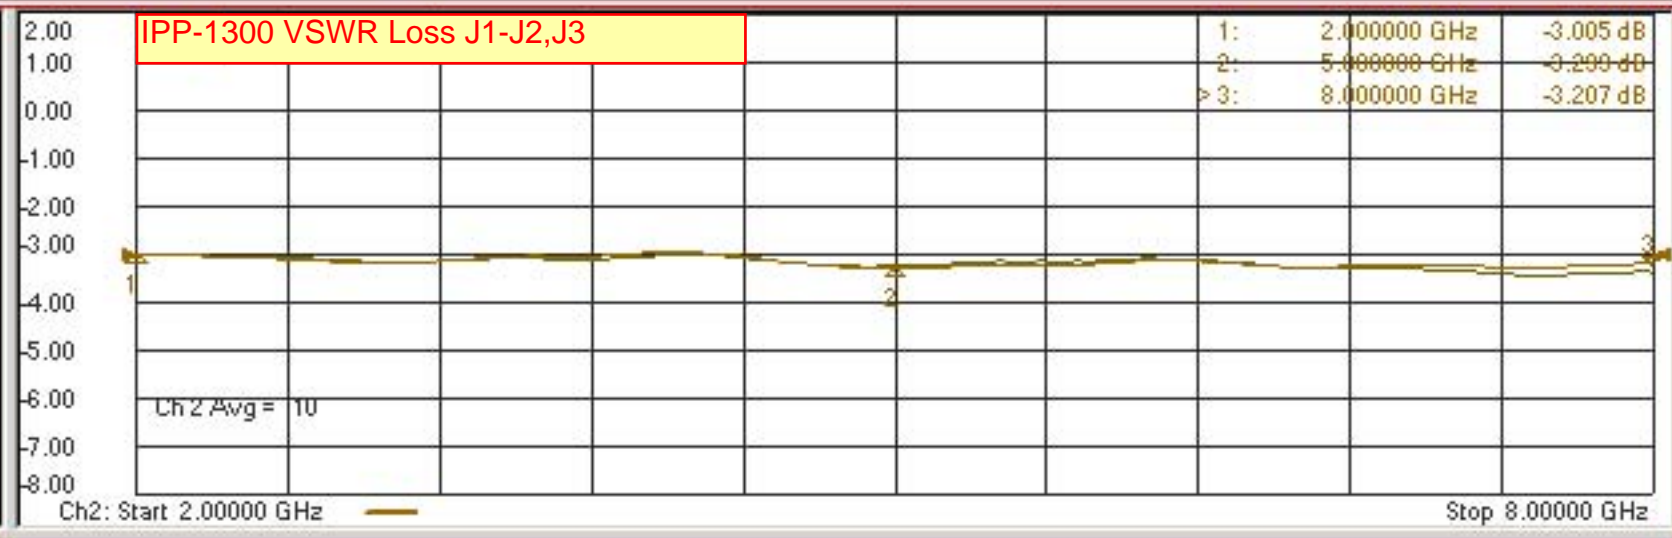

Marker: 1 of 3      Marker 3 8.000000000 GHz      Marker 1      Marker 2      Marker 3      Off

Average Avg Factor 10 Avg Factor Avg ON/off Restart Avg