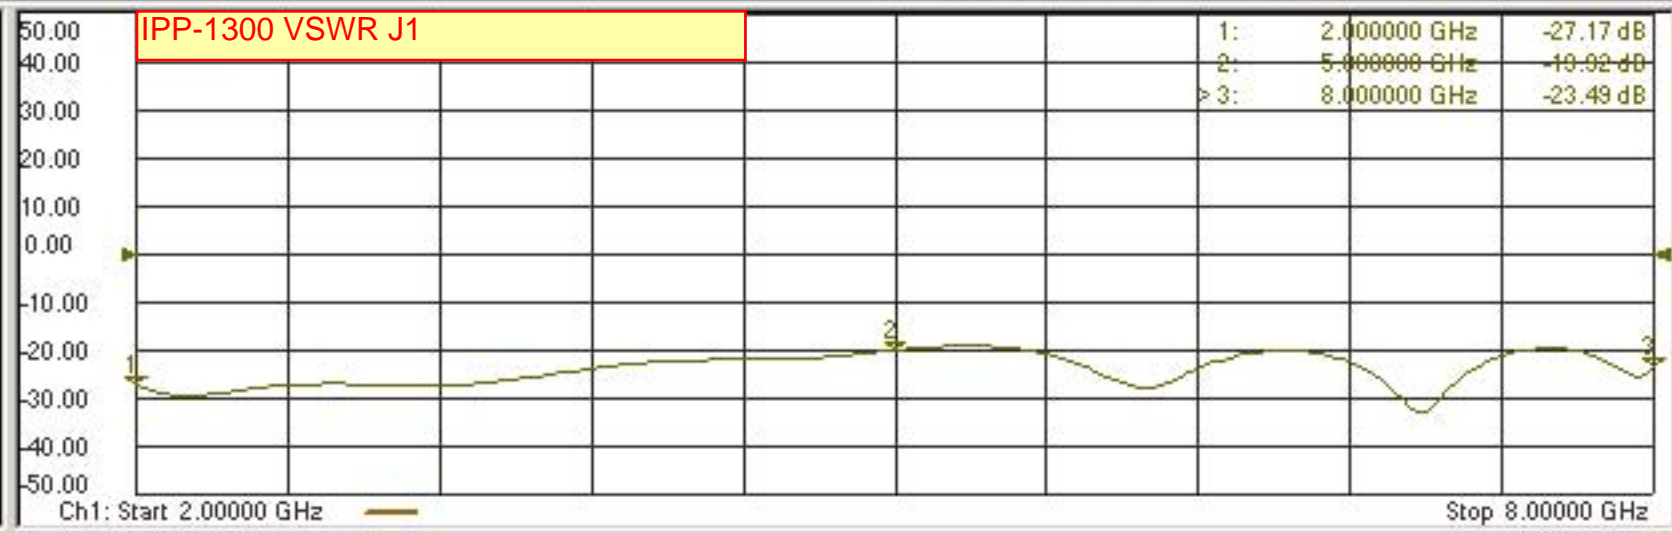

Marker: 1 of 3      Marker 3 8.000000000 GHz      Marker 1      Marker 2      Marker 3      Off

Average Avg Factor 10 Avg Factor Avg ON/off Restart Avg