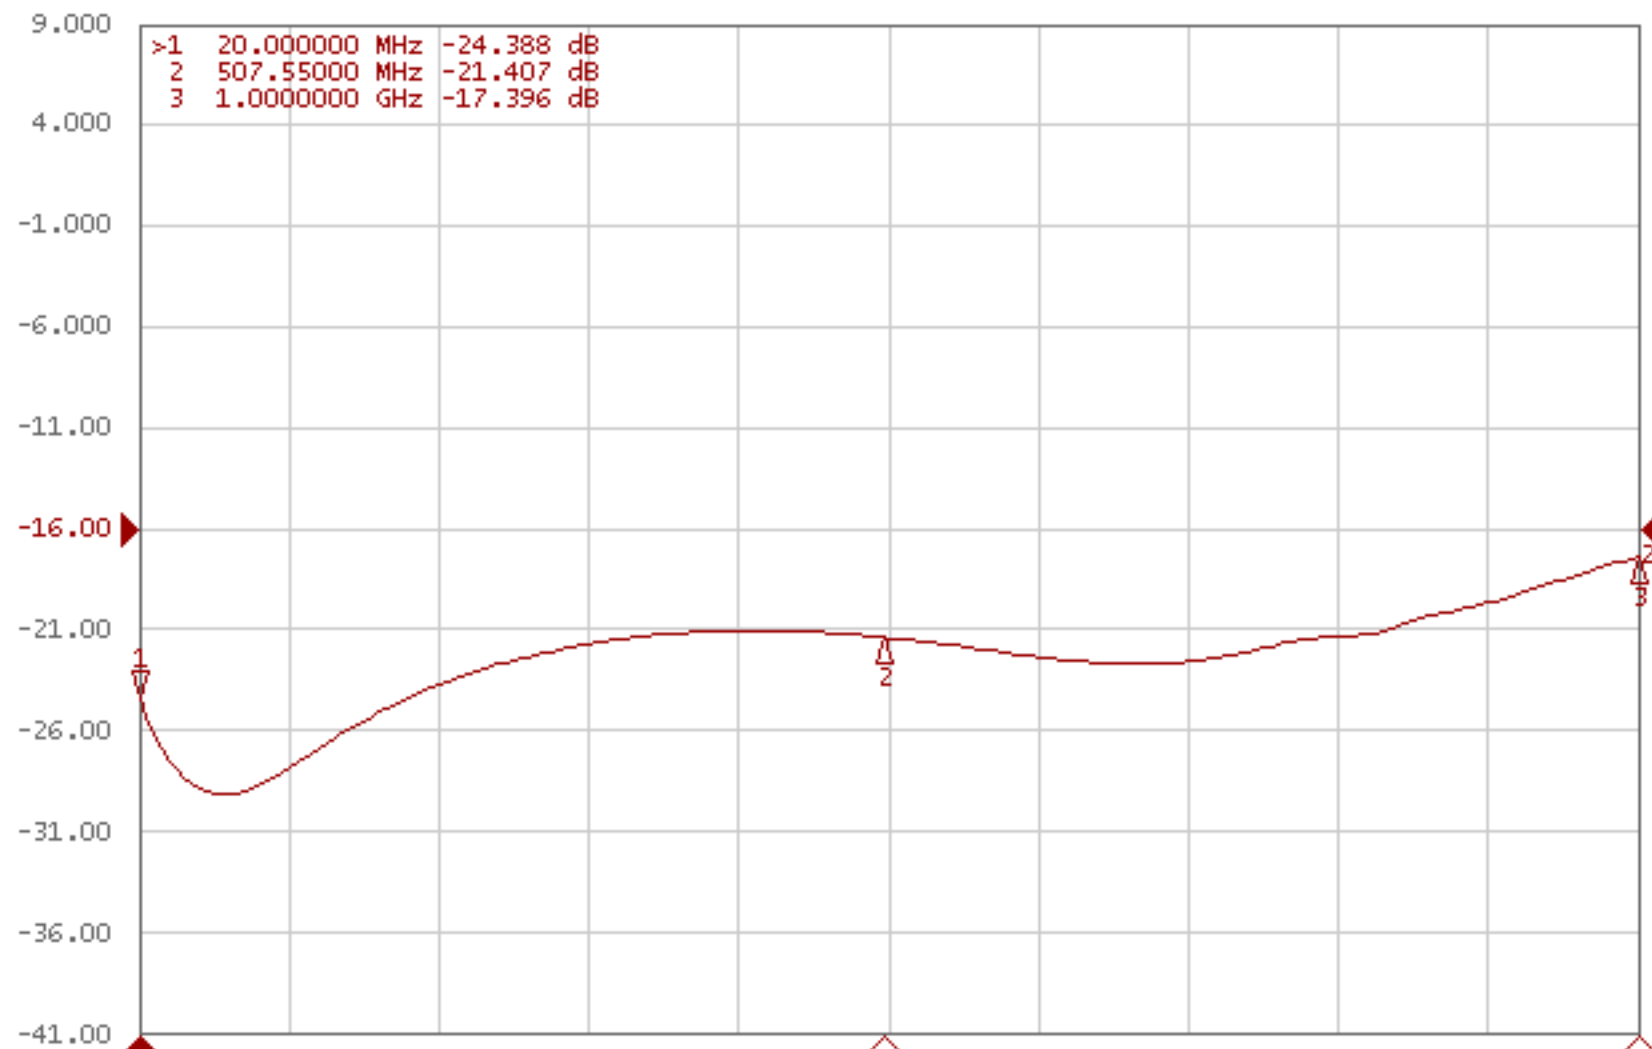

## IPP-2247 Amplitude Balance - Phase Balance

Tr1 S21 Log Mag 900.0m dB/ Ref -3.000dB [RT D&amp;M]

Tr2 S21 Phase 12.00°/ Ref -90.00° [RT D/M]

IPP- 2247 Isolation

▶ Tr2 S21 Log Mag 5.000dB/ Ref -16.00dB [RT]

1 Start 20 MHz

IFBW 70 kHz

Stop 1 GHz Cor !

Meas

Stop

ExtRef

Ready

Svc