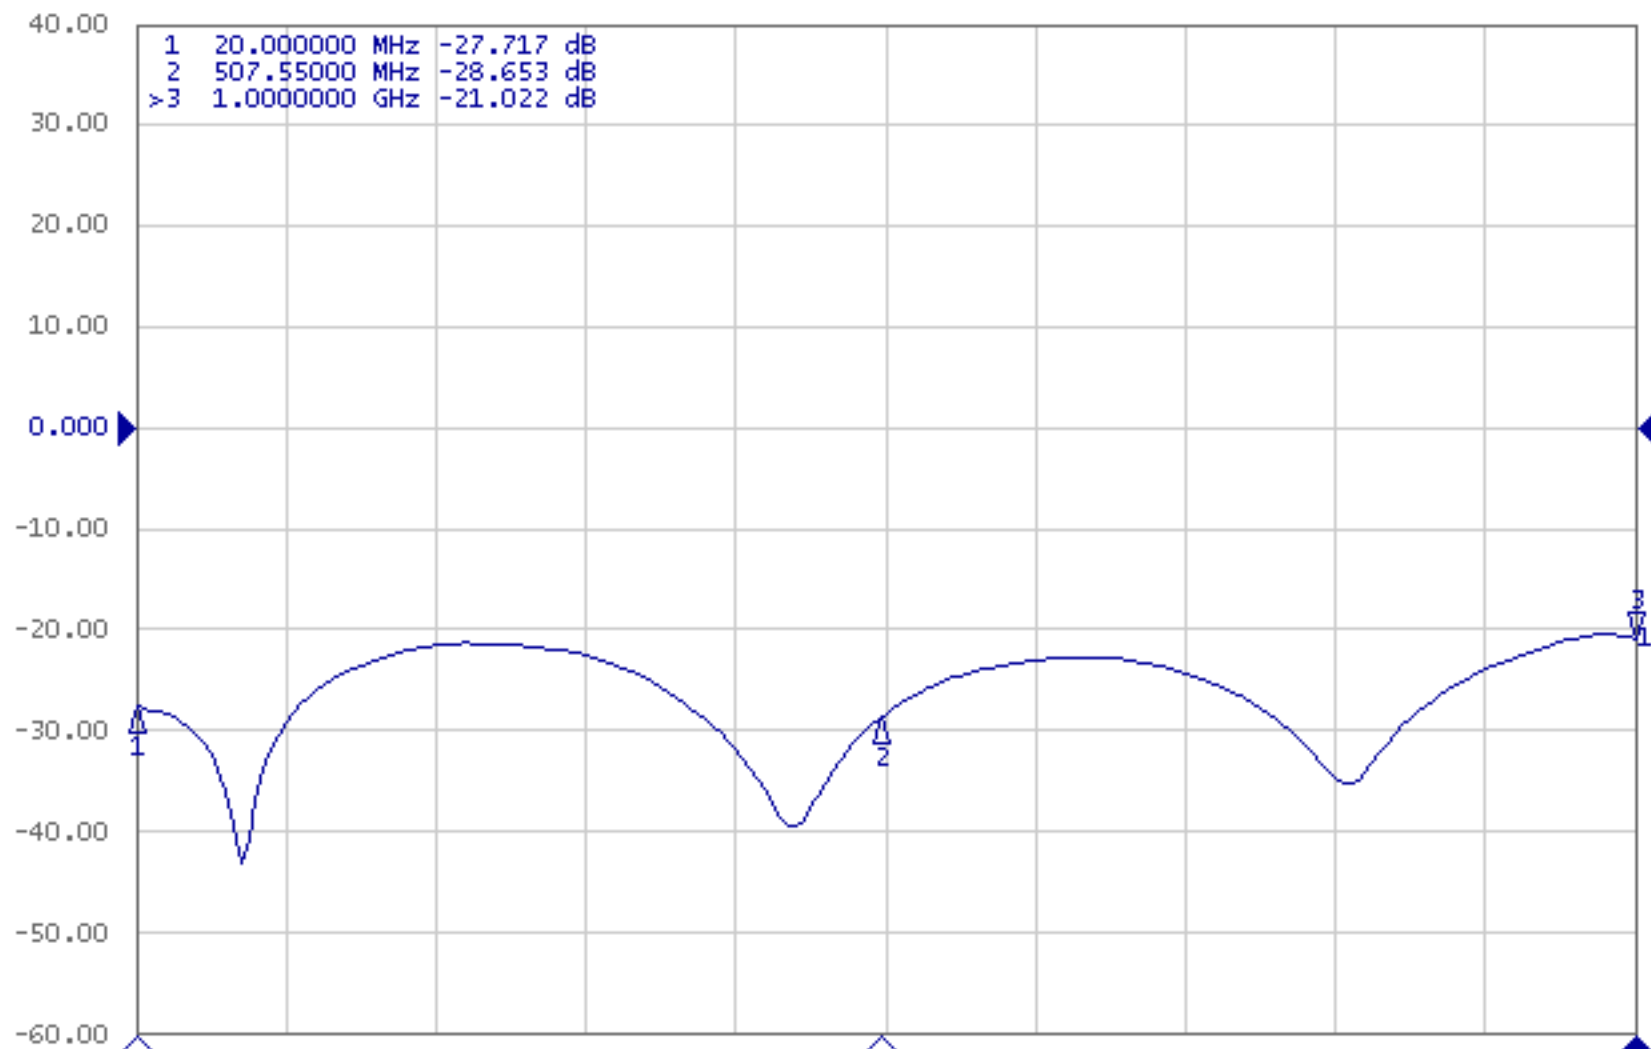

IPP- 2247 Isolation

▶ Tr1 S11 Log Mag 10.00dB/ Ref 0.000dB [F1]

1 Start 20 MHz

IFBW 70 kHz

Stop 1 GHz

Cor

Meas

Stop

## IPP-2247 Amplitude Balance - Phase Balance

Tr1 S21 Log Mag 900.0m dB/ Ref -3.000dB [RT D&amp;M]

Tr2 S21 Phase 12.00°/ Ref -90.00° [RT D/M]

IPP- 2247 Isolation

▶ Tr2 S21 Log Mag 5.000dB/ Ref -16.00dB [RT]