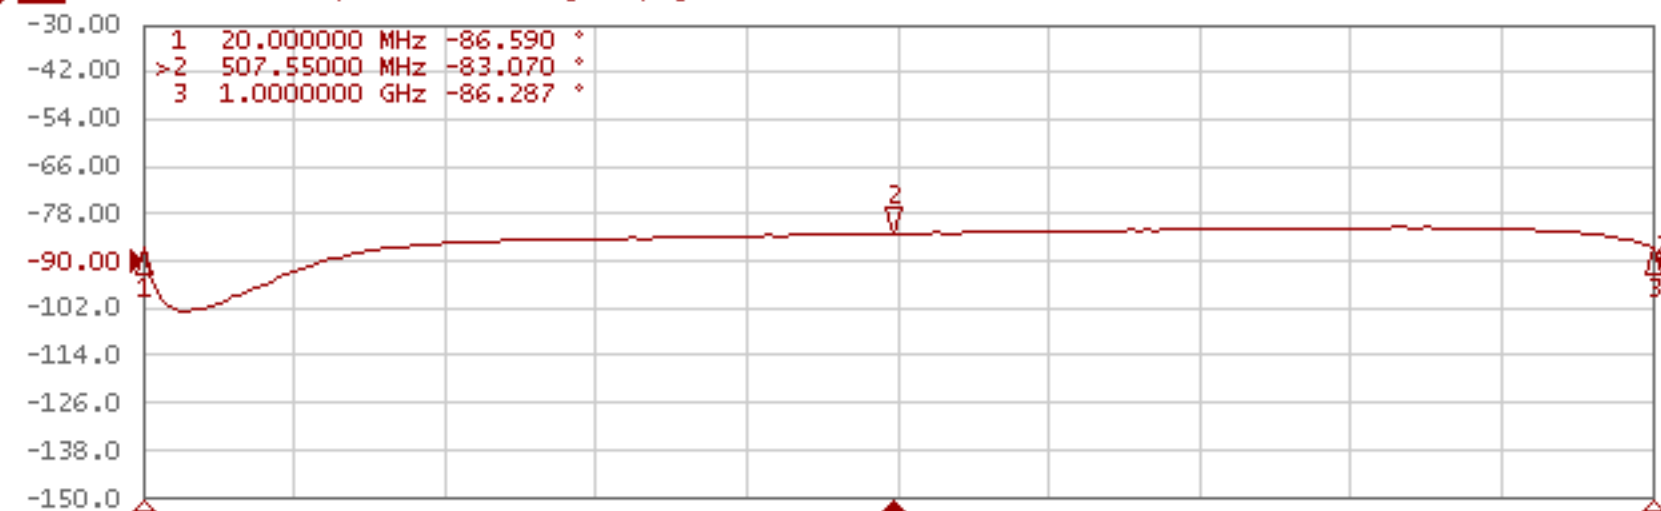

## IPP-2247 Amplitude Balance - Phase Balance

Tr1 S21 Log Mag 900.0m dB/ Ref -3.000dB [RT D&amp;M]

Tr2 S21 Phase 12.00°/ Ref -90.00° [RT D/M]

IPP- 2247 Isolation

▶ Tr2 S21 Log Mag 5.000dB/ Ref -16.00dB [RT]