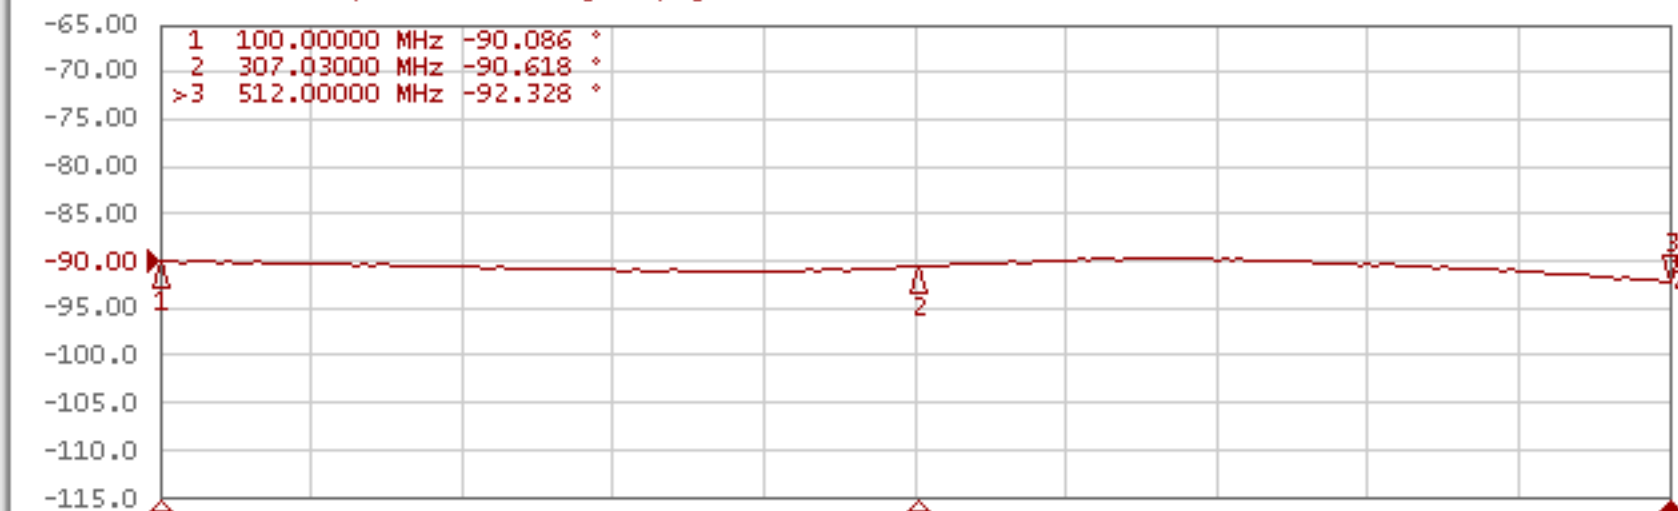

IPP-2249 AMPLITUDE BALANCE - PHASE BALANCE

Tr1 S21 Log Mag 650.0mdB/ Ref -3.000dB [RT D&M]

Tr2 S21 Phase 5.000°/ Ref -90.00° [RT D/M]

2 Start 100 MHz

IFBW 70 kHz

Stop 512 MHz Cor !

IPP-2249 VSWR - ISOLATION

Tr1 S11 Log Mag 5.000dB/ Ref -18.00dB

Tr2 S21 Log Mag 5.000dB/ Ref -17.00dB [RT]