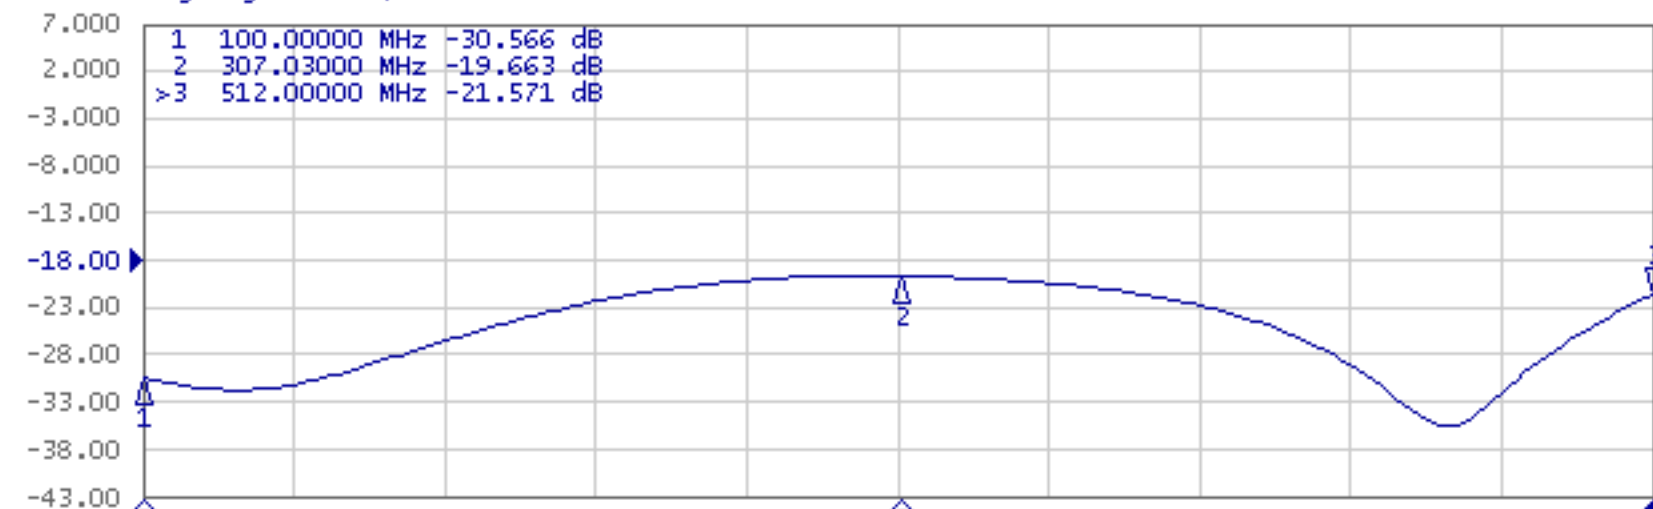

IPP-2249 AMPLITUDE BALANCE - PHASE BALANCE

Tr1 S21 Log Mag 650.0mdB/ Ref -3.000dB [RT D&M]

Tr2 S21 Phase 5.000°/ Ref -90.00° [RT D/M]

2 Start 100 MHz

IFBW 70 kHz

Stop 512 MHz Cor !

IPP-2249 VSWR - ISOLATION

Tr1 S11 Log Mag 5.000dB/ Ref -18.00dB

Tr2 S21 Log Mag 5.000dB/ Ref -17.00dB [RT]