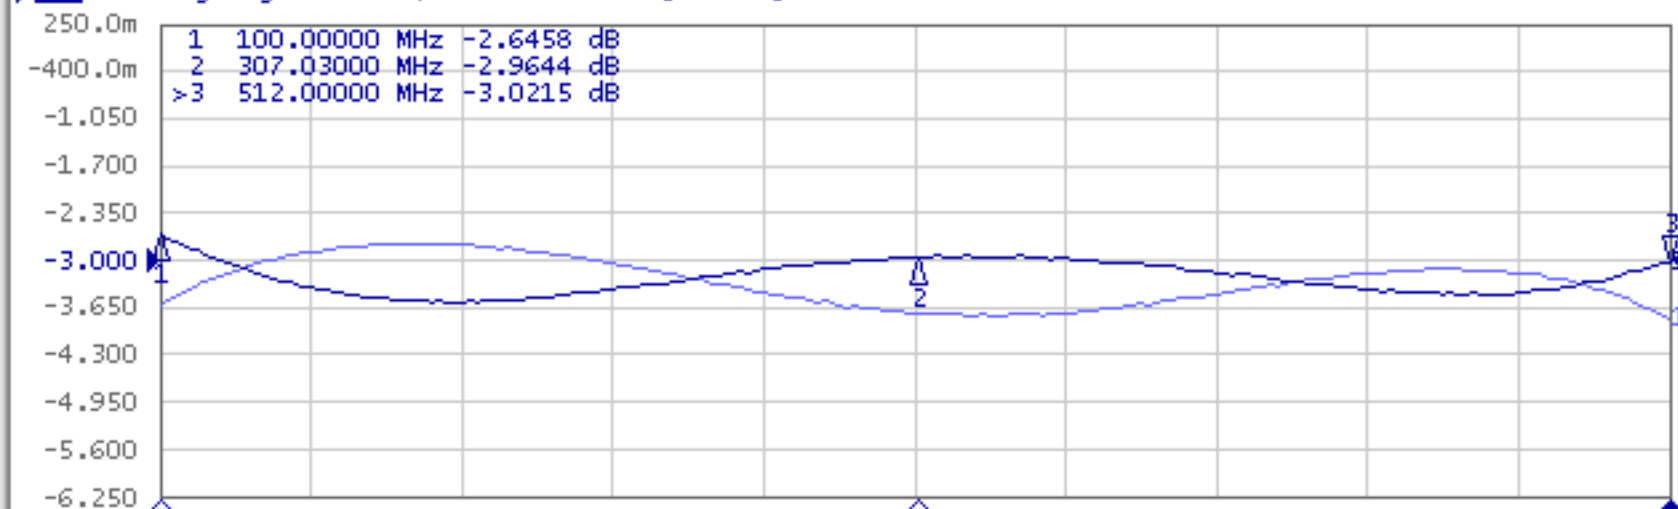

IPP-2249 AMPLITUDE BALANCE - PHASE BALANCE

Tr1 S21 Log Mag 650.0mdB/ Ref -3.000dB [RT D&M]

Tr2 S21 Phase 5.000°/ Ref -90.00° [RT D/M]

2 Start 100 MHz

IFBW 70 kHz

Stop 512 MHz Cor !

IPP-2249 VSWR - ISOLATION

Tr1 S11 Log Mag 5.000dB/ Ref -18.00dB

Tr2 S21 Log Mag 5.000dB/ Ref -17.00dB [RT]