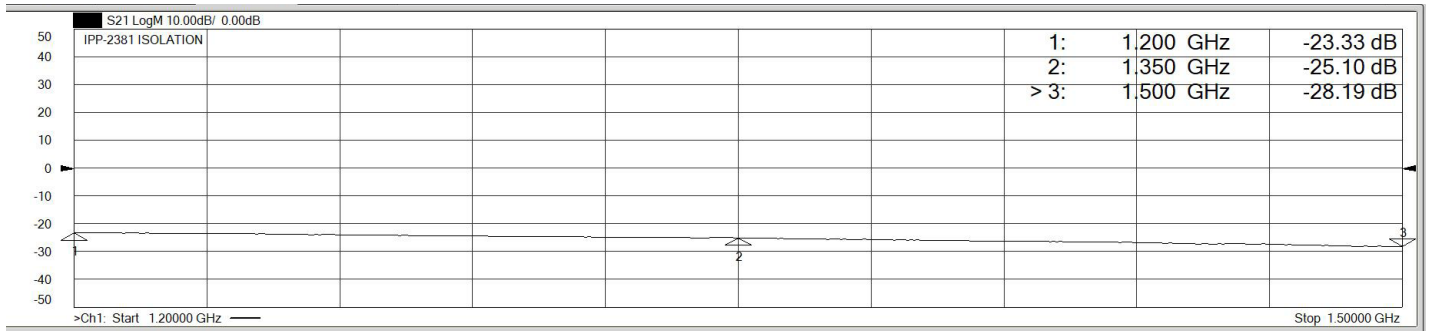

Typical Test Data for IPP-2381

Isolation

Phase Balance

VSWR

Amplitude Balance