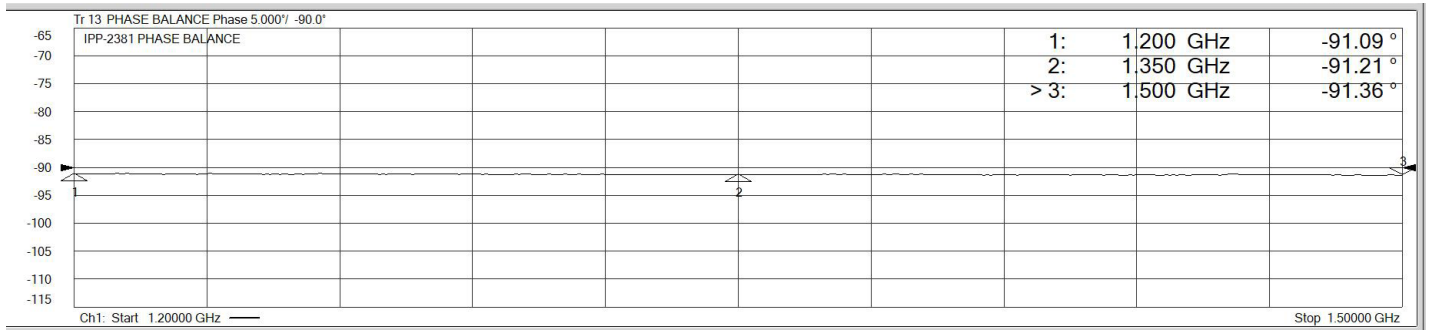

Typical Test Data for IPP-2381

Isolation

Phase Balance

VSWR

Amplitude Balance