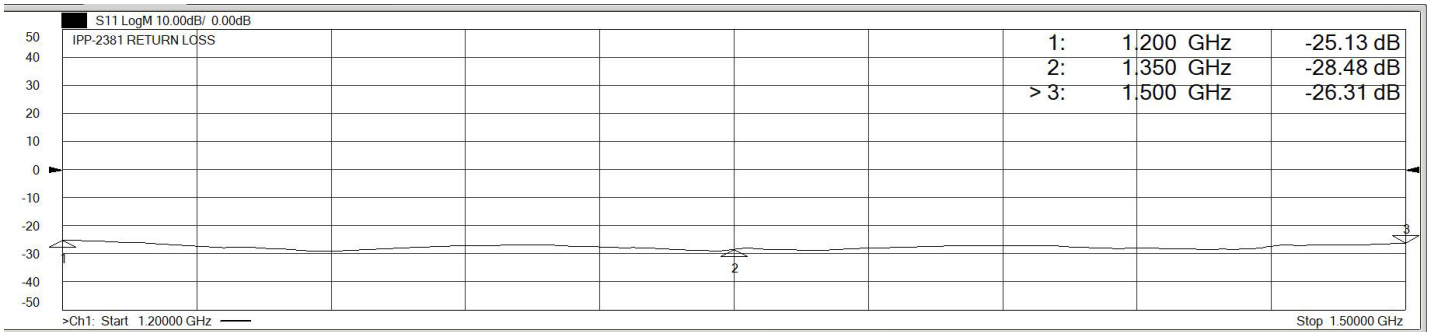

Typical Test Data for IPP-2381

Isolation

Phase Balance

VSWR

Amplitude Balance