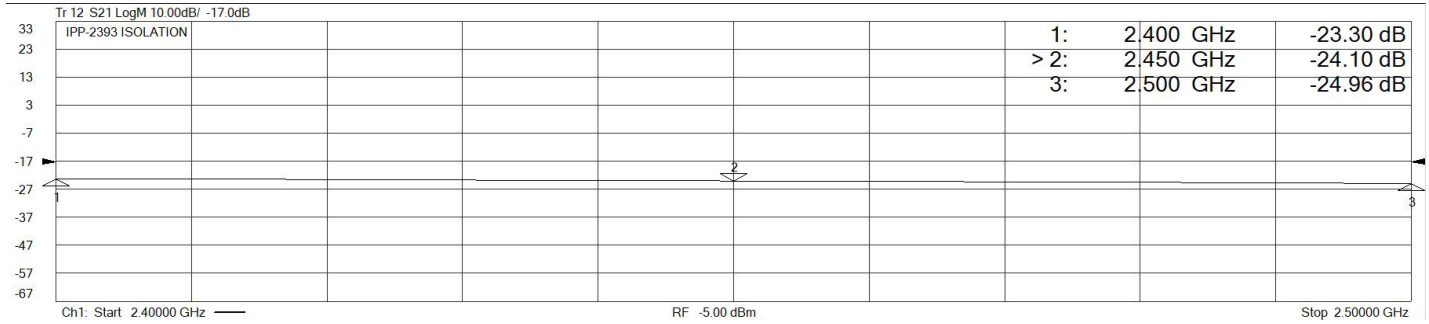

Typical Test Data for IPP-2393

Isolation

Phase Balance

VSWR

Amplitude Balance