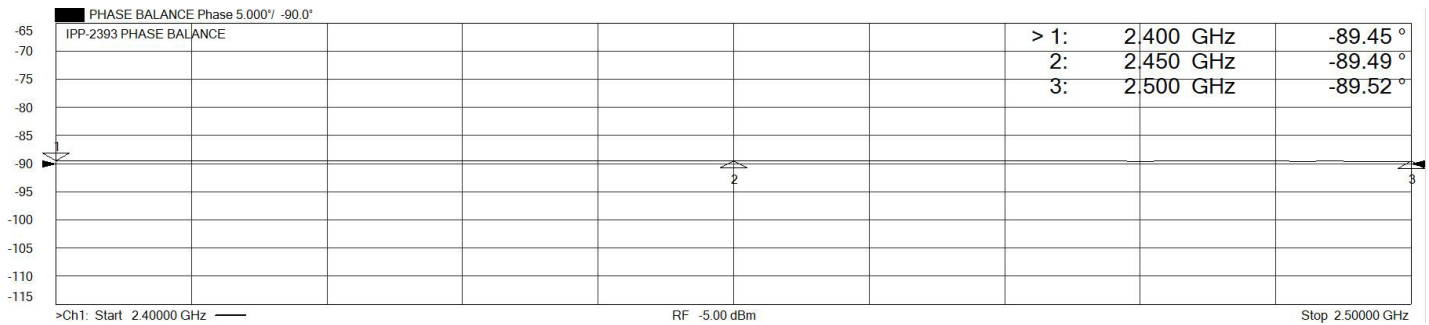

Typical Test Data for IPP-2393

Isolation

Phase Balance

VSWR

Amplitude Balance