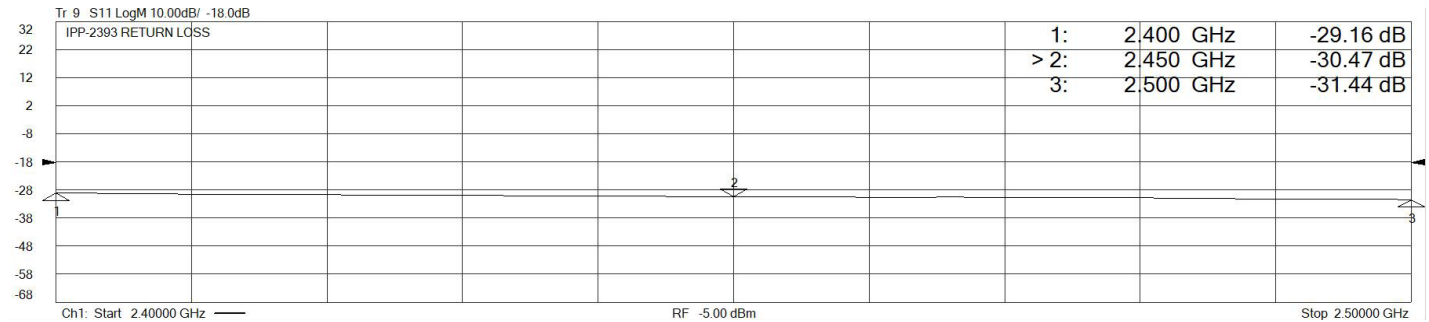

Typical Test Data for IPP-2393

Isolation

Phase Balance

VSWR

Amplitude Balance