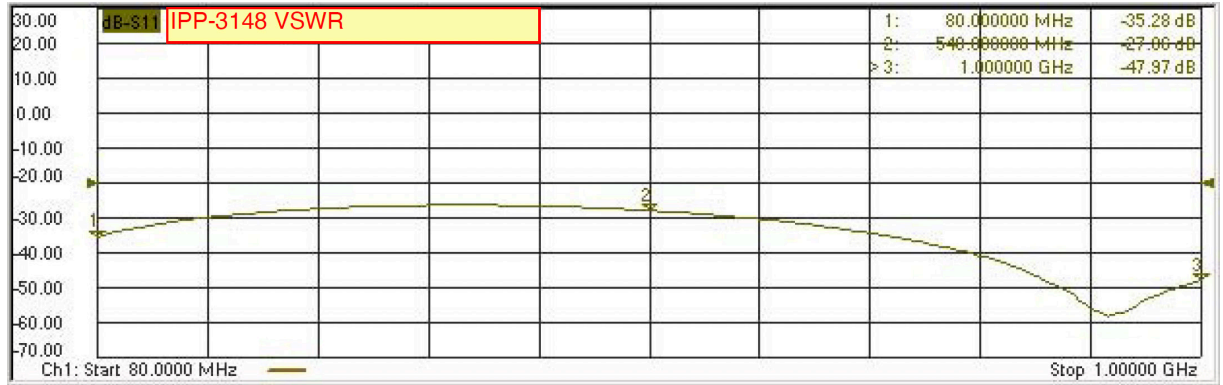

## Typical Test Data for IPP-3148

### VSWR