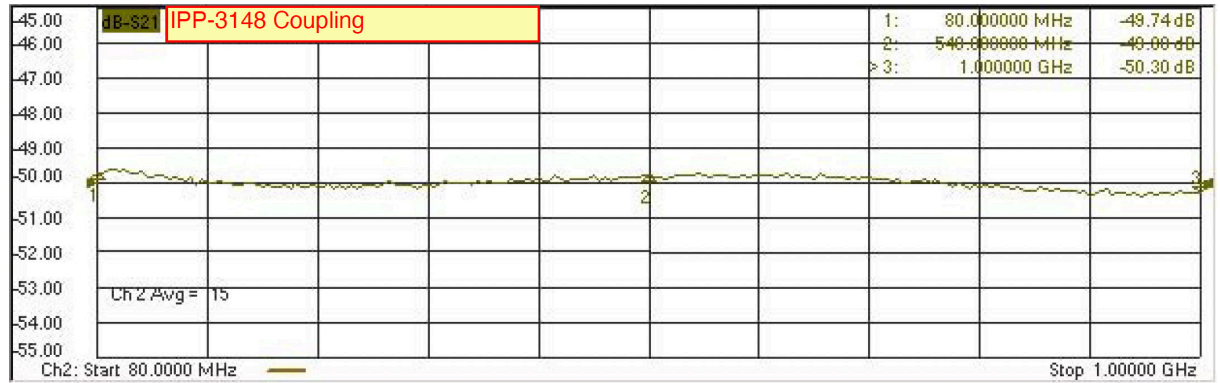

Typical Test Data for IPP-3148

VSWR

Isolation

Coupling

Loss