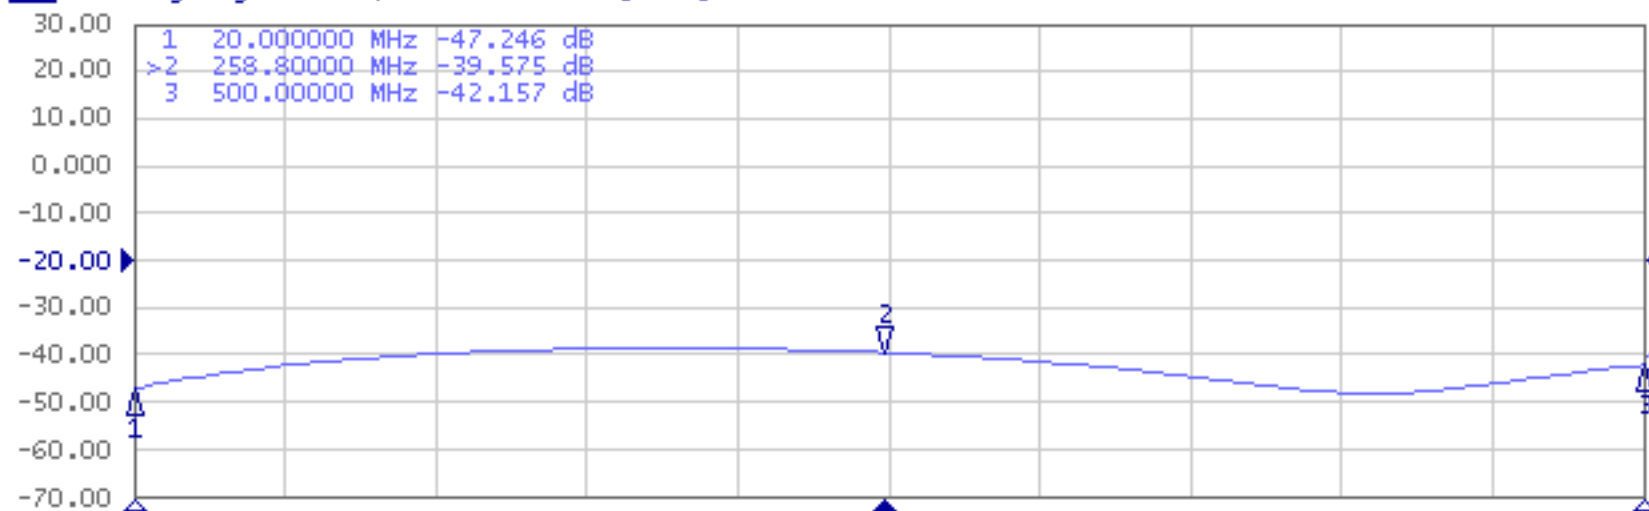

IPP-3175 VSWR - INSERTION LOSS

▶ Tr1 S11 Log Mag 10.00dB/ Ref -20.00dB [F1 M]

Tr2 S21 Log Mag 200.0mdB/ Ref 0.000dB [RT]

IPP-3175 COUPLING J3, ISOLATION J4

Tr1 S21 Log Mag 500.0mdB/ Ref -50.00dB [RT M]

Tr2 S21 Log Mag 5.000dB/ Ref -70.00dB [RT]