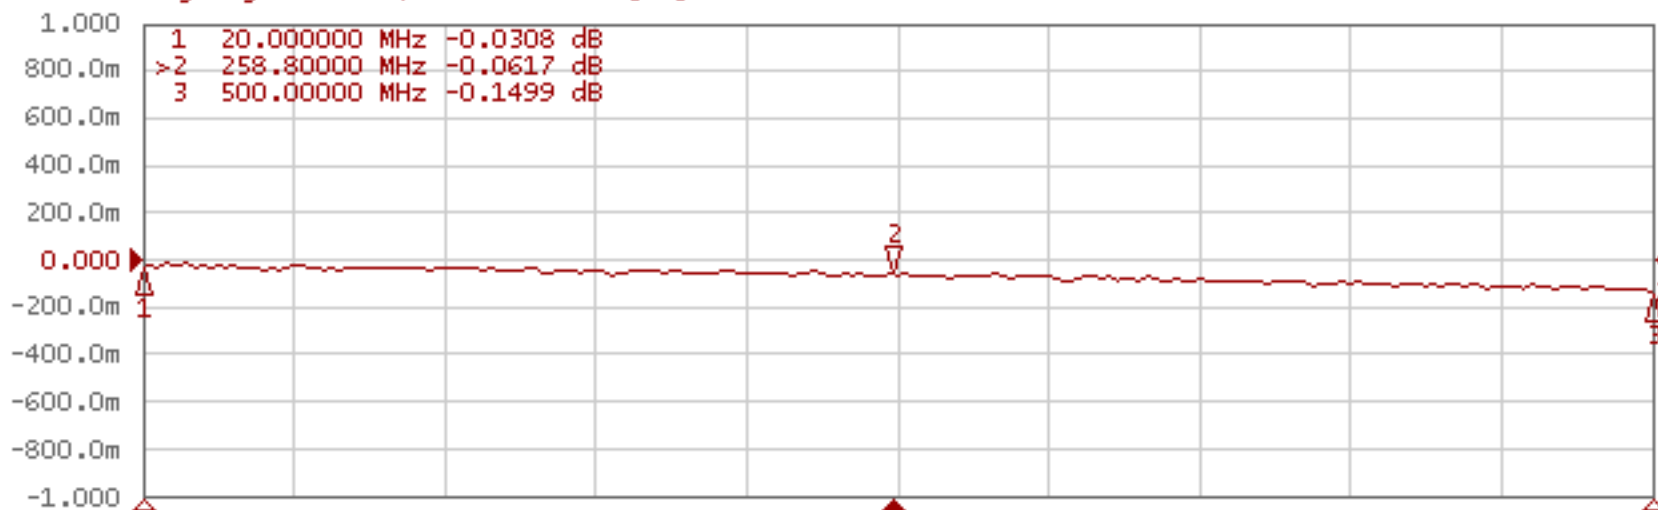

IPP-3175 VSWR - INSERTION LOSS

▶ Tr1 S11 Log Mag 10.00dB/ Ref -20.00dB [F1 M]

Tr2 S21 Log Mag 200.0mdB/ Ref 0.000dB [RT]

IPP-3175 COUPLING J3, ISOLATION J4

Tr1 S21 Log Mag 500.0mdB/ Ref -50.00dB [RT M]

Tr2 S21 Log Mag 5.000dB/ Ref -70.00dB [RT]