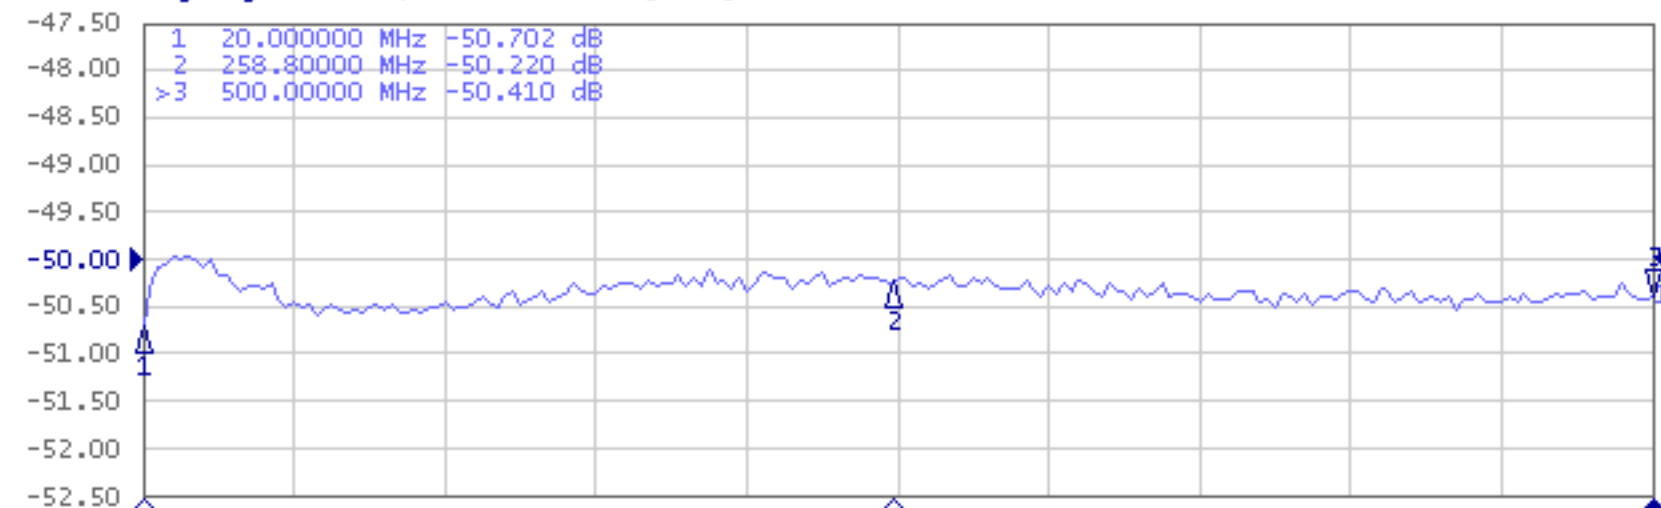

IPP-3175 VSWR - INSERTION LOSS

▶ Tr1 S11 Log Mag 10.00dB/ Ref -20.00dB [F1 M]

Tr2 S21 Log Mag 200.0mdB/ Ref 0.000dB [RT]

IPP-3175 COUPLING J3, ISOLATION J4

Tr1 S21 Log Mag 500.0mdB/ Ref -50.00dB [RT M]

Tr2 S21 Log Mag 5.000dB/ Ref -70.00dB [RT]