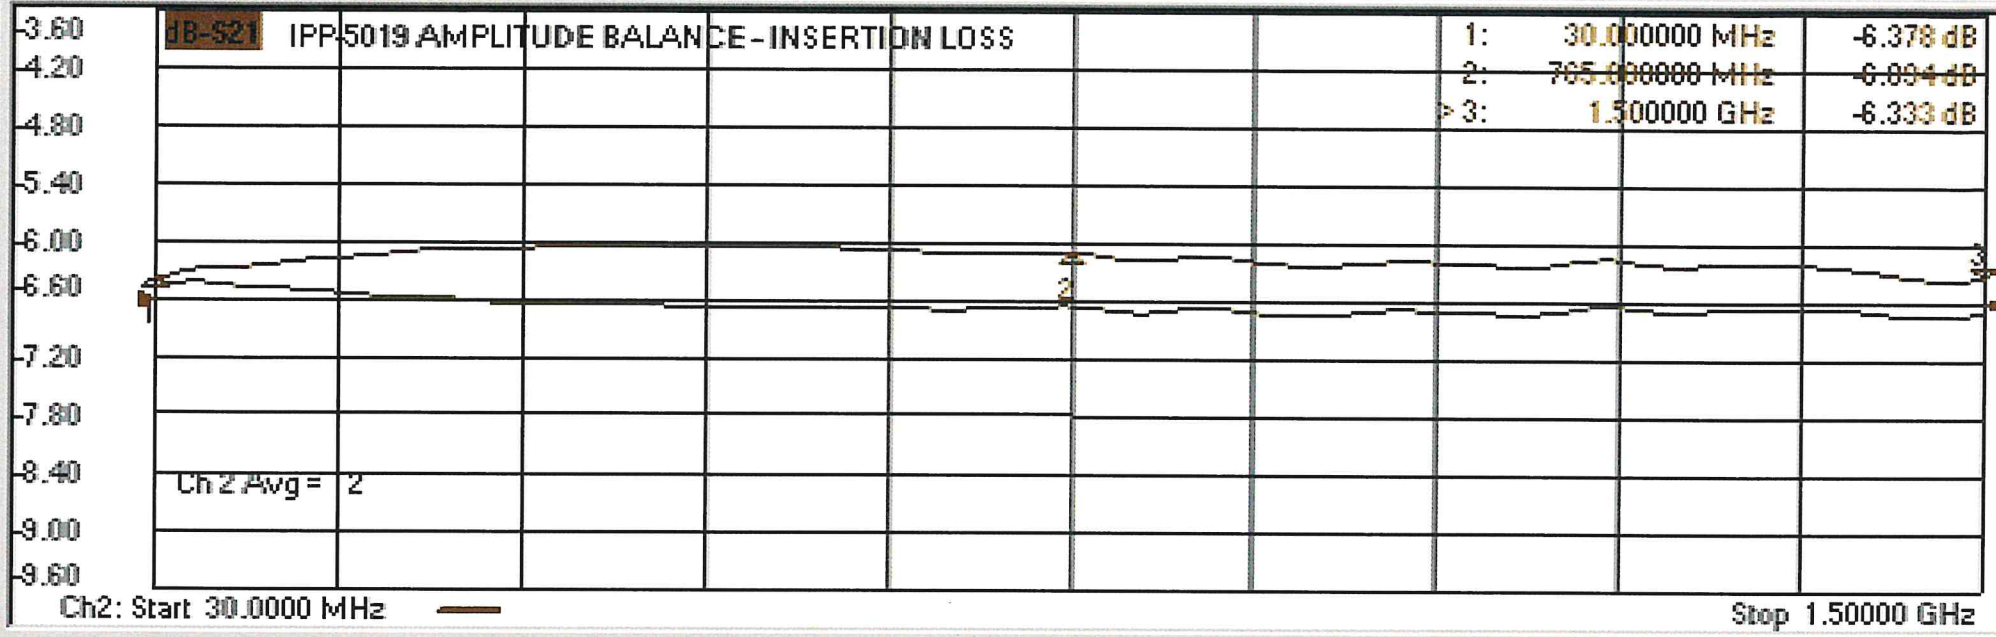

Math / Mem

Data >> Mem

Data / Mem

Data

Mem on/OFF