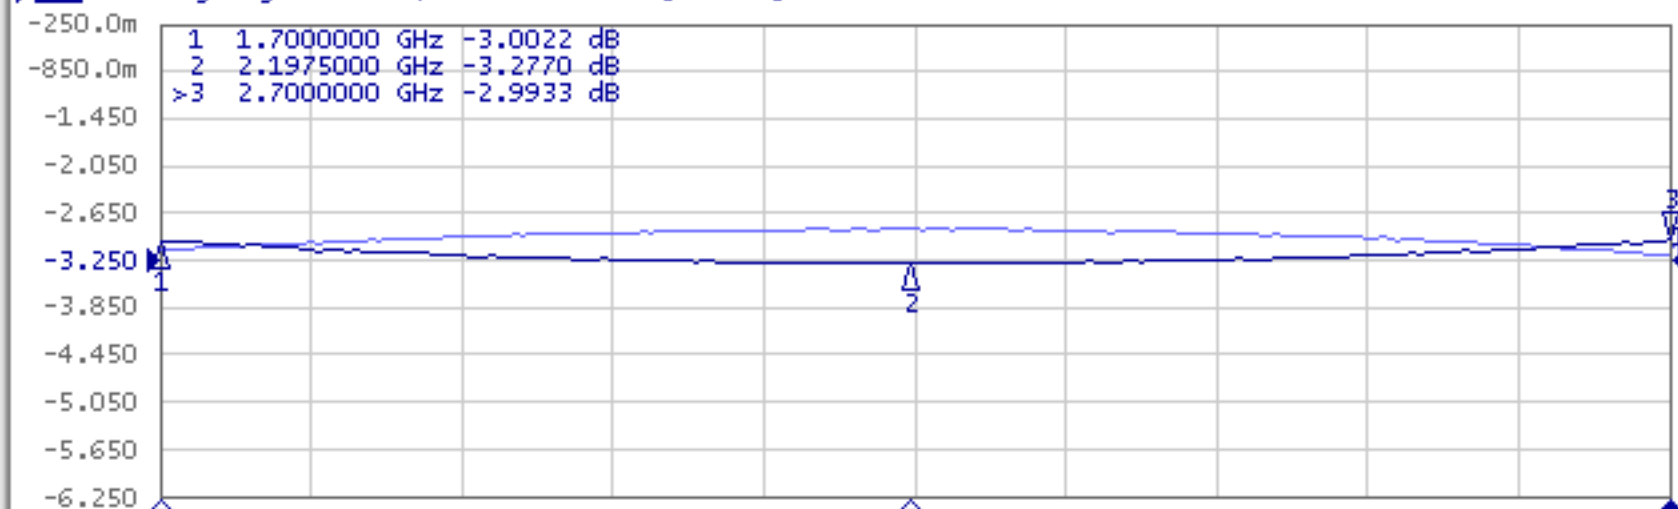

IPP-7007 VSWR - Isolation

Tr1 S11 Log Mag 5.000dB/ Ref -18.00dB [F1]

Tr2 S21 Log Mag 5.000dB/ Ref -15.00dB [RT]

1 Start 1.7 GHz

IFBW 70 kHz

Stop 2.7 GHz Cor !

IPP-7007 Amplitude Balance - Phase Balance

▶ Tr1 S21 Log Mag 600.0mdB/ Ref -3.250dB [RT D&M]

Tr2 S21 Phase 5.000°/ Ref -90.00° [RT D/M]

2 Start 1.7 GHz

IFBW 70 kHz

Stop 2.7 GHz

Cor

Meas

Stop

ExtRef