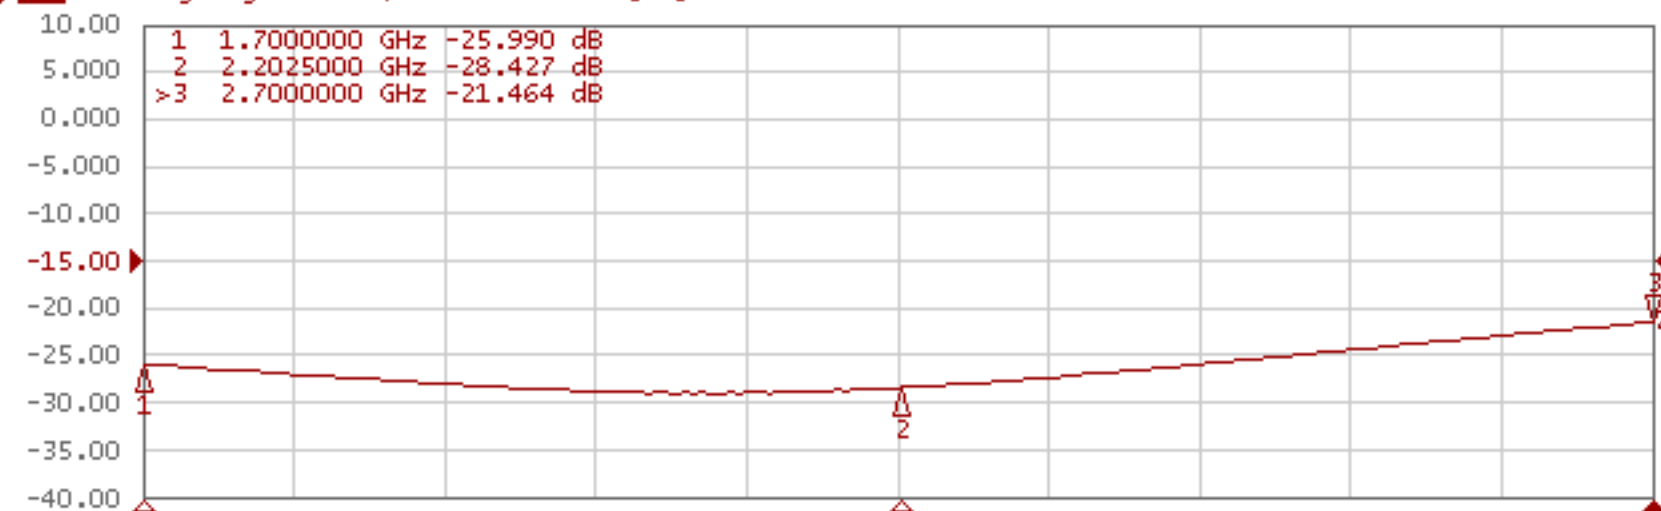

IPP-7007 VSWR - Isolation

Tr1 S11 Log Mag 5.000dB/ Ref -18.00dB [F1]

Tr2 S21 Log Mag 5.000dB/ Ref -15.00dB [RT]

1 Start 1.7 GHz

IFBW 70 kHz

Stop 2.7 GHz Cor !

IPP-7007 Amplitude Balance - Phase Balance

▶ Tr1 S21 Log Mag 600.0mdB/ Ref -3.250dB [RT D&M]

Tr2 S21 Phase 5.000°/ Ref -90.00° [RT D/M]

2 Start 1.7 GHz

IFBW 70 kHz

Stop 2.7 GHz

Cor

Meas

Stop

ExtRef