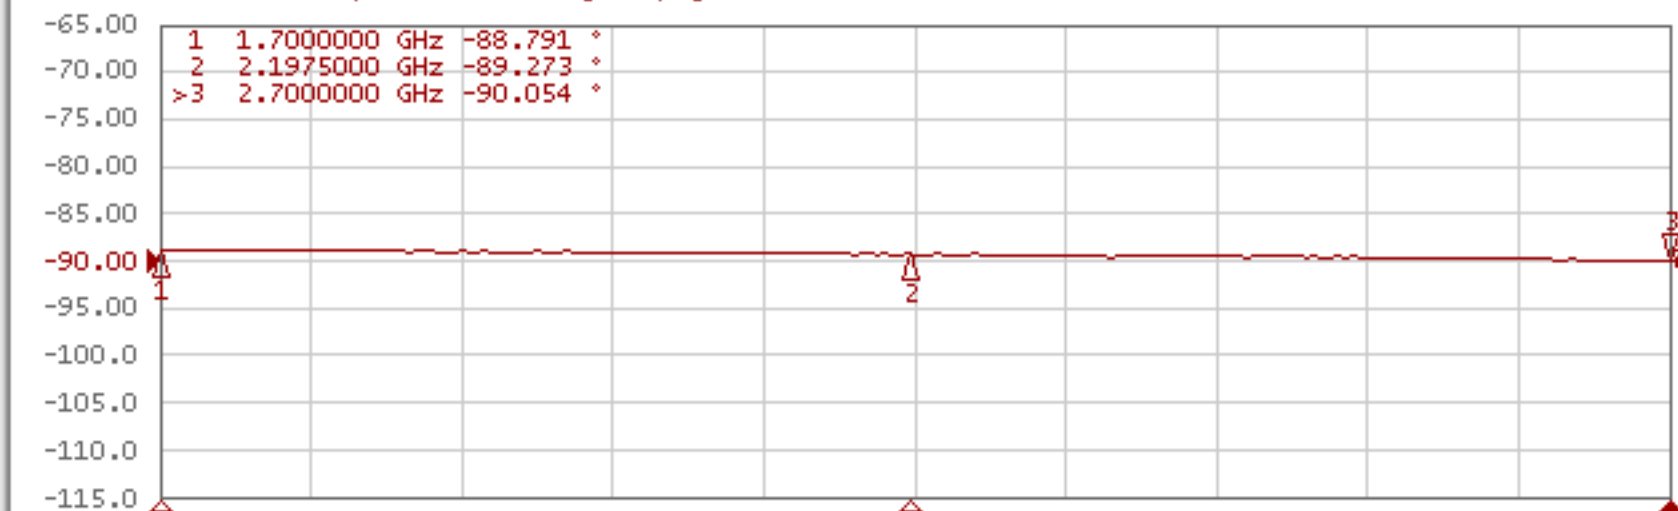

IPP-7007 VSWR - Isolation

Tr1 S11 Log Mag 5.000dB/ Ref -18.00dB [F1]

Tr2 S21 Log Mag 5.000dB/ Ref -15.00dB [RT]

1 Start 1.7 GHz

IFBW 70 kHz

Stop 2.7 GHz Cor !

IPP-7007 Amplitude Balance - Phase Balance

▶ Tr1 S21 Log Mag 600.0mdB/ Ref -3.250dB [RT D&M]

Tr2 S21 Phase 5.000°/ Ref -90.00° [RT D/M]

2 Start 1.7 GHz

IFBW 70 kHz

Stop 2.7 GHz

Cor

Meas

Stop

ExtRef