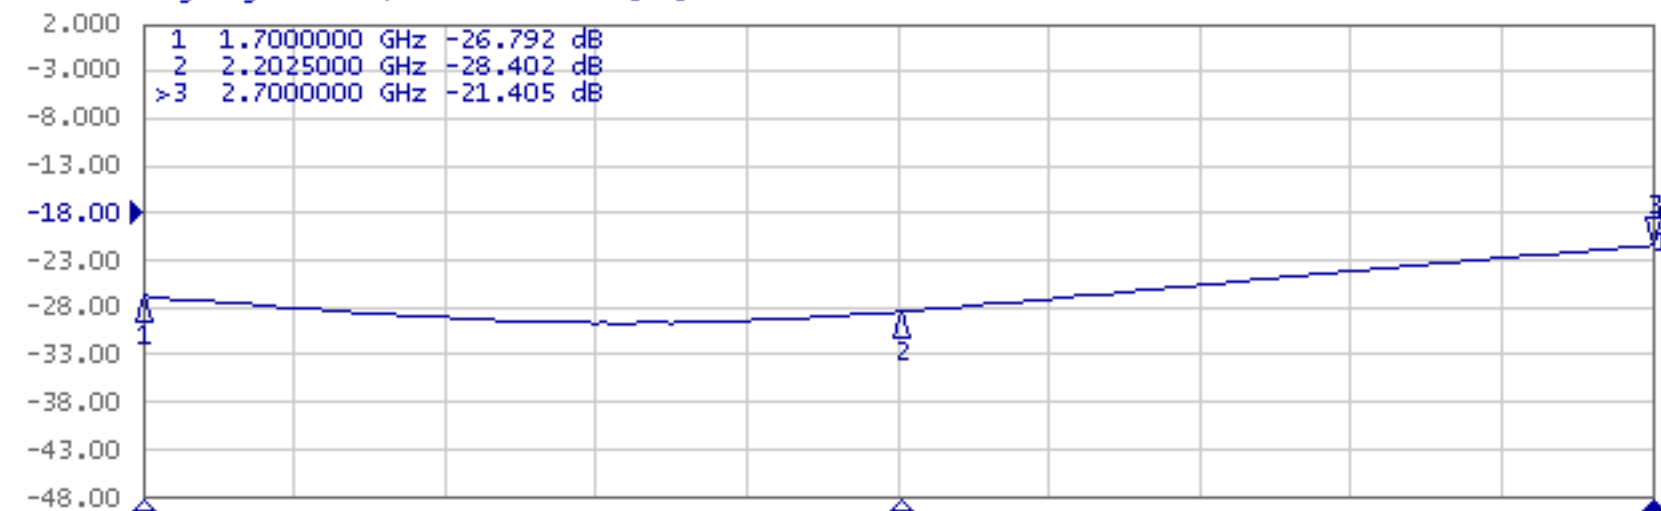

IPP-7007 VSWR - Isolation

Tr1 S11 Log Mag 5.000dB/ Ref -18.00dB [F1]

Tr2 S21 Log Mag 5.000dB/ Ref -15.00dB [RT]

1 Start 1.7 GHz

IFBW 70 kHz

Stop 2.7 GHz Cor !

IPP-7007 Amplitude Balance - Phase Balance

▶ Tr1 S21 Log Mag 600.0mdB/ Ref -3.250dB [RT D&M]

Tr2 S21 Phase 5.000°/ Ref -90.00° [RT D/M]

2 Start 1.7 GHz

IFBW 70 kHz

Stop 2.7 GHz

Cor

Meas

Stop

ExtRef