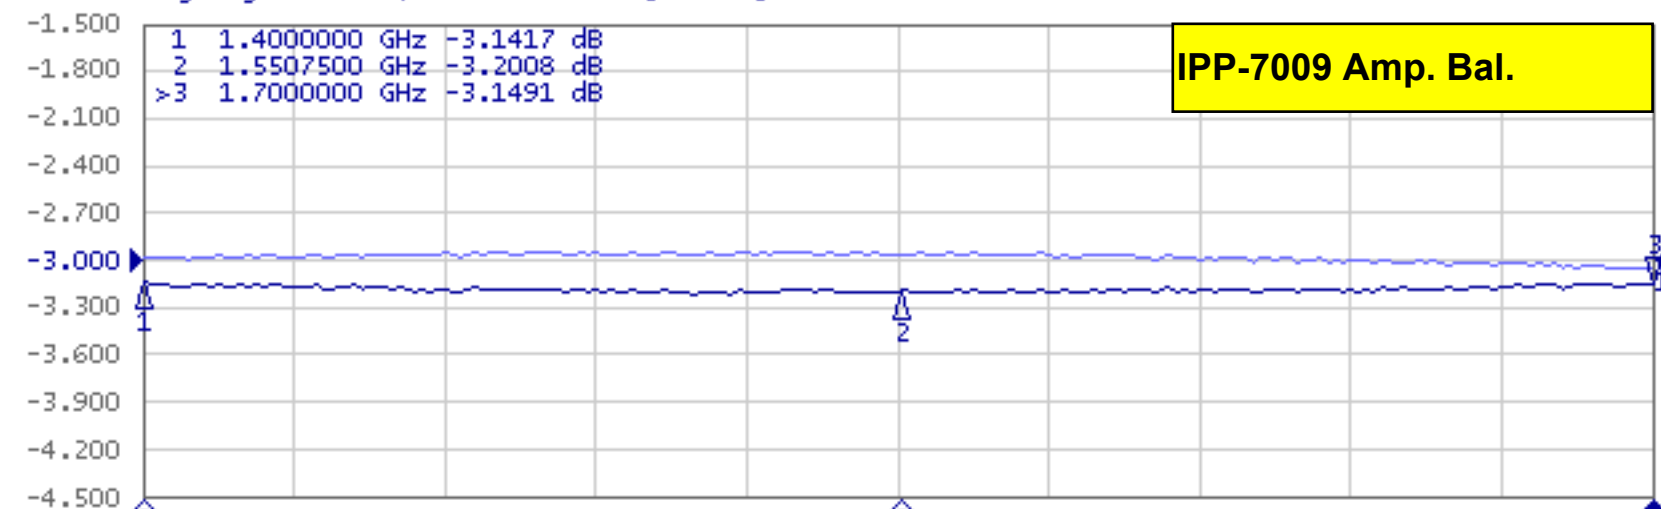

IPP-7009 REV14 VSWR - ISOLATION TUNED

Tr1 S11 Log Mag 5.000dB/ Ref -20.00dB [F1]

Tr2 S21 Log Mag 5.000dB/ Ref -20.00dB [RT]

IPP-7009 REV14 AMPLITUDE - PHASE BALANCE TUNED

Tr1 S21 Log Mag 300.0mdB/ Ref -3.000dB [RT D&M]

IPP-7009 Amp. Bal.

Tr2 S21 Phase 5.000°/ Ref -90.00° [RT D/M]

IPP-7009 Phase Bal.