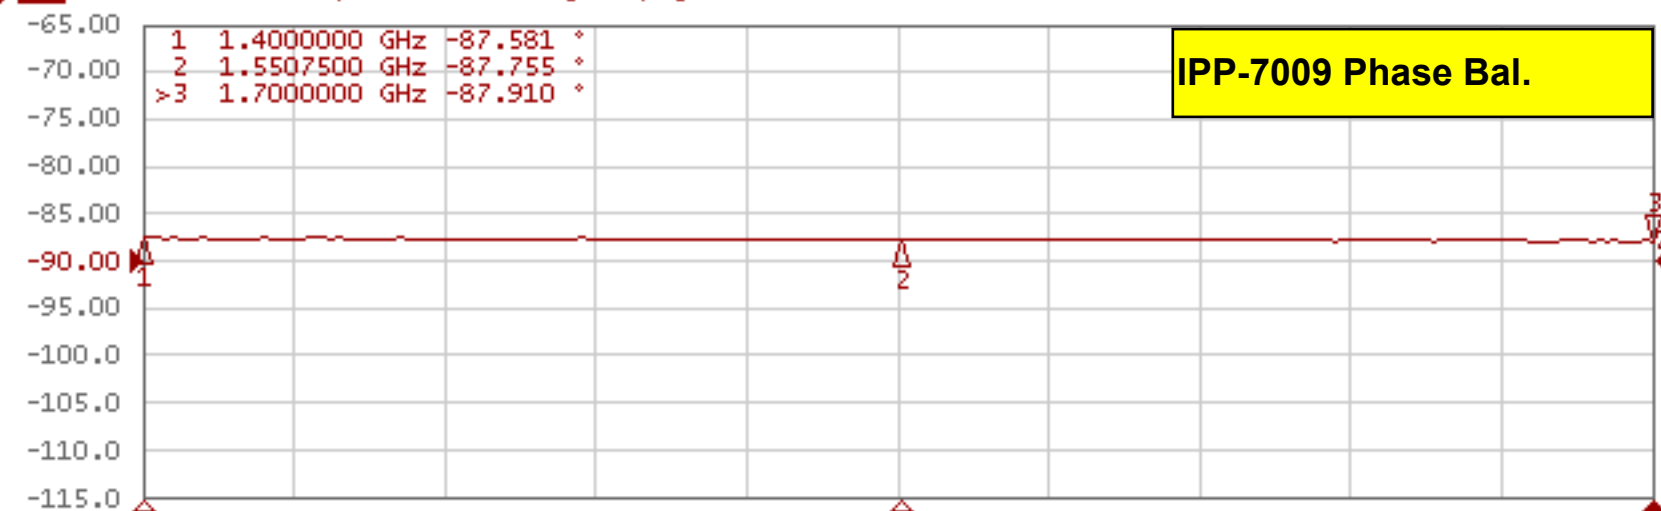

IPP-7009 REV14 VSWR - ISOLATION TUNED

Tr1 S11 Log Mag 5.000dB/ Ref -20.00dB [F1]

Tr2 S21 Log Mag 5.000dB/ Ref -20.00dB [RT]

IPP-7009 REV14 AMPLITUDE - PHASE BALANCE TUNED

Tr1 S21 Log Mag 300.0mdB/ Ref -3.000dB [RT D&M]

IPP-7009 Amp. Bal.

Tr2 S21 Phase 5.000°/ Ref -90.00° [RT D/M]

IPP-7009 Phase Bal.