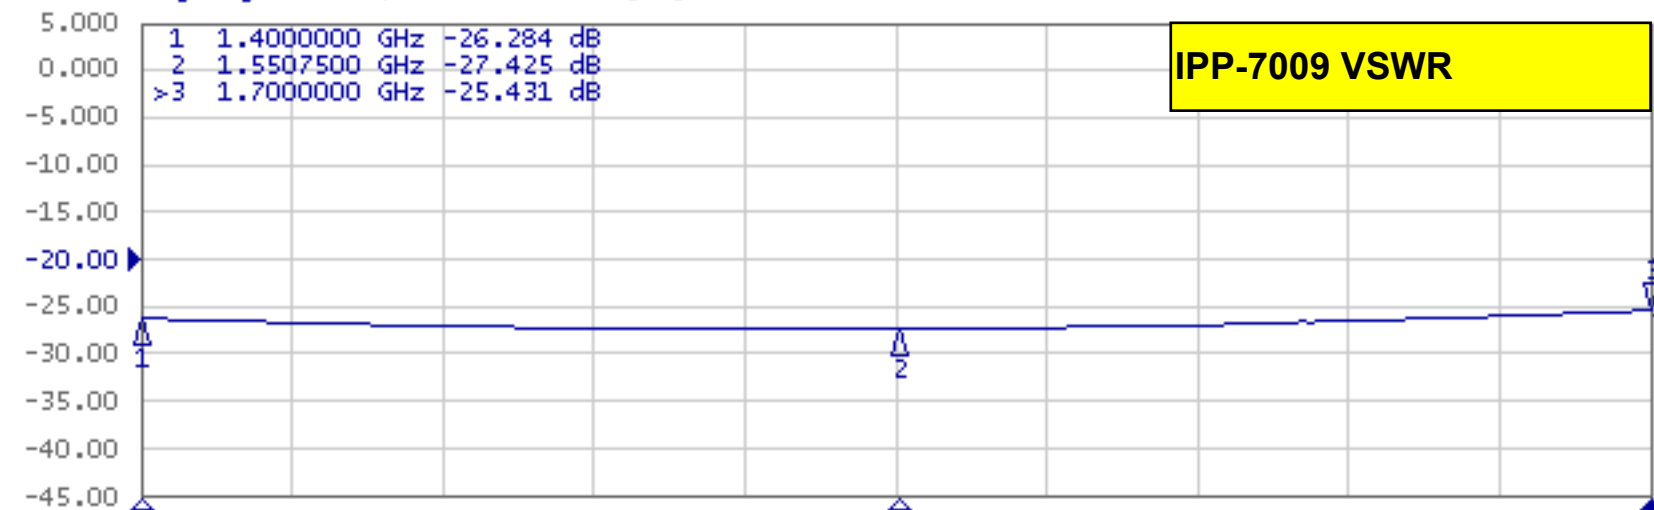

IPP-7009 REV14 VSWR - ISOLATION TUNED

Tr1 S11 Log Mag 5.000dB/ Ref -20.00dB [F1]

Tr2 S21 Log Mag 5.000dB/ Ref -20.00dB [RT]

IPP-7009 REV14 AMPLITUDE - PHASE BALANCE TUNED

Tr1 S21 Log Mag 300.0mdB/ Ref -3.000dB [RT D&M]

IPP-7009 Amp. Bal.

Tr2 S21 Phase 5.000°/ Ref -90.00° [RT D/M]

IPP-7009 Phase Bal.