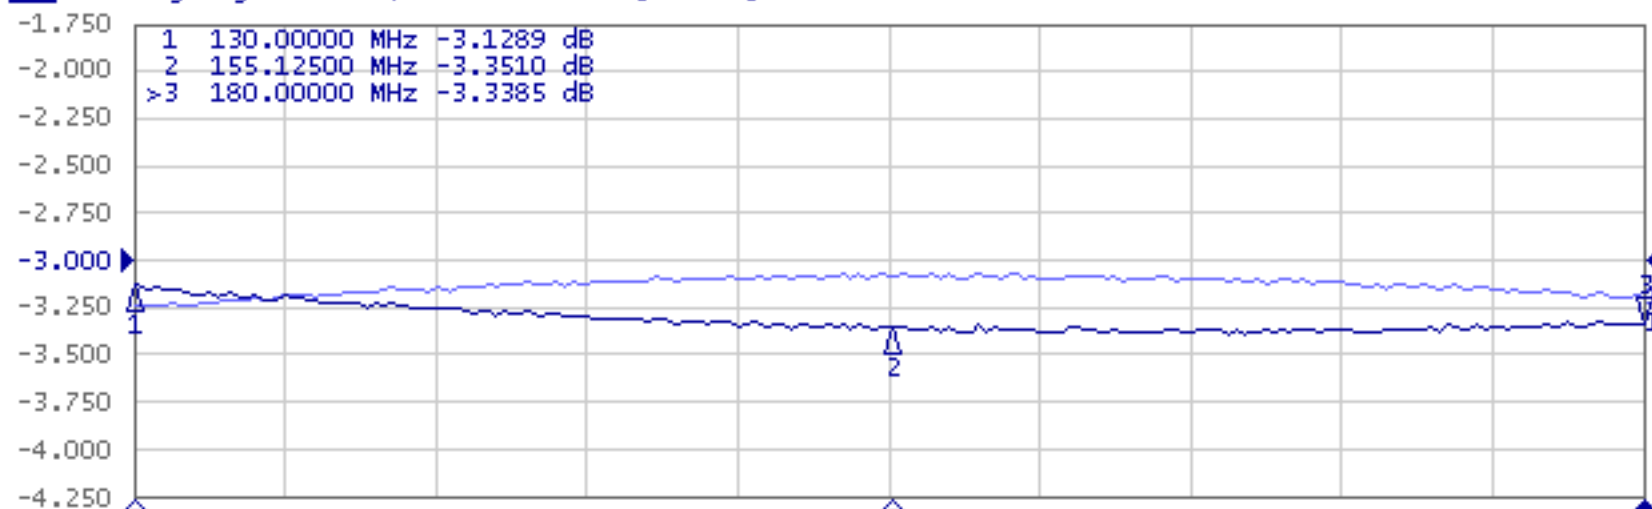

IPP-7030 VSWR - Isolation

Tr1 S11 Log Mag 10.00dB/ Ref 0.000dB [F1]

Tr2 S21 Log Mag 10.00dB/ Ref 0.000dB [RT]

1 Start 130 MHz

IFBW 70 kHz

Stop 180 MHz Cor !

IPP-7030 Amplitude - Phase Balance

Tr1 S21 Log Mag 250.00dB/ Ref -3.000dB [RT D&M]

Tr2 S21 Phase 5.000°/ Ref -90.00° [RT D/M]

2 Start 130 MHz

IFBW 70 kHz

Stop 180 MHz Cor !