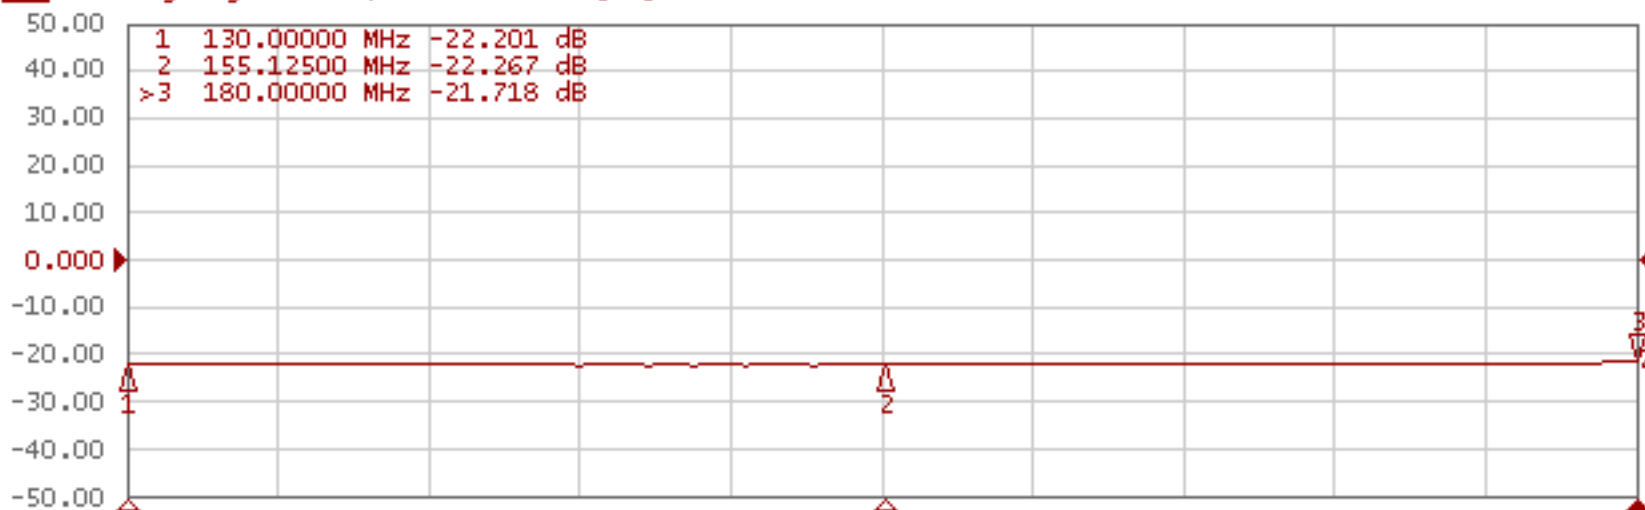

IPP-7030 VSWR - Isolation

Tr1 S11 Log Mag 10.00dB/ Ref 0.000dB [F1]

Tr2 S21 Log Mag 10.00dB/ Ref 0.000dB [RT]

1 Start 130 MHz

IFBW 70 kHz

Stop 180 MHz Cor !

IPP-7030 Amplitude - Phase Balance

Tr1 S21 Log Mag 250.00dB/ Ref -3.000dB [RT D&M]

Tr2 S21 Phase 5.000°/ Ref -90.00° [RT D/M]

2 Start 130 MHz

IFBW 70 kHz

Stop 180 MHz Cor !