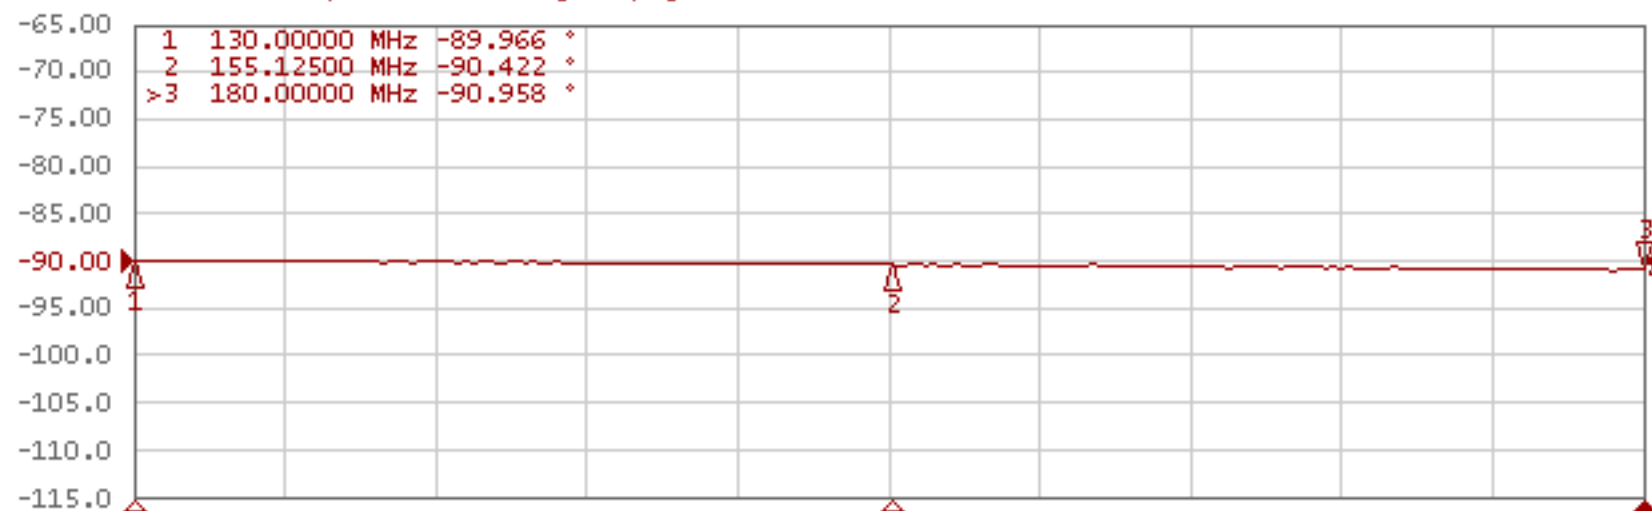

IPP-7030 VSWR - Isolation

Tr1 S11 Log Mag 10.00dB/ Ref 0.000dB [F1]

Tr2 S21 Log Mag 10.00dB/ Ref 0.000dB [RT]

1 Start 130 MHz

IFBW 70 kHz

Stop 180 MHz Cor !

IPP-7030 Amplitude - Phase Balance

Tr1 S21 Log Mag 250.00dB/ Ref -3.000dB [RT D&M]

Tr2 S21 Phase 5.000°/ Ref -90.00° [RT D/M]

2 Start 130 MHz

IFBW 70 kHz

Stop 180 MHz Cor !