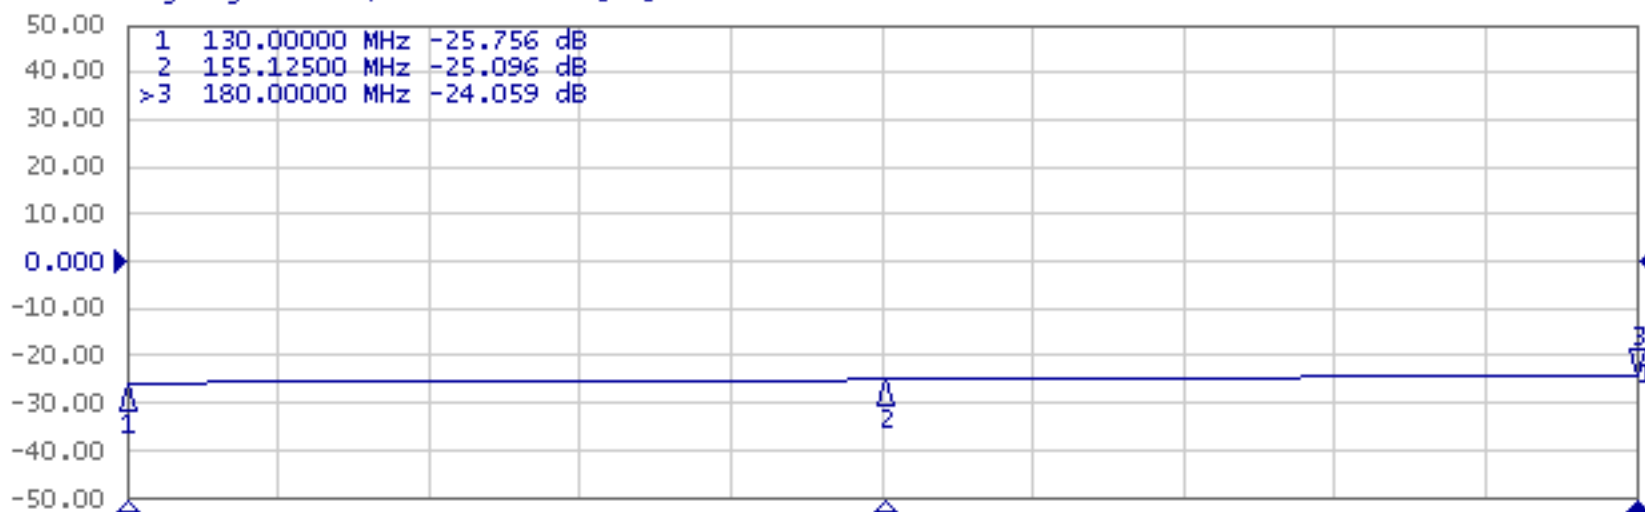

IPP-7030 VSWR - Isolation

Tr1 S11 Log Mag 10.00dB/ Ref 0.000dB [F1]

Tr2 S21 Log Mag 10.00dB/ Ref 0.000dB [RT]

1 Start 130 MHz

IFBW 70 kHz

Stop 180 MHz Cor !

IPP-7030 Amplitude - Phase Balance

Tr1 S21 Log Mag 250.00dB/ Ref -3.000dB [RT D&M]

Tr2 S21 Phase 5.000°/ Ref -90.00° [RT D/M]

2 Start 130 MHz

IFBW 70 kHz

Stop 180 MHz Cor !