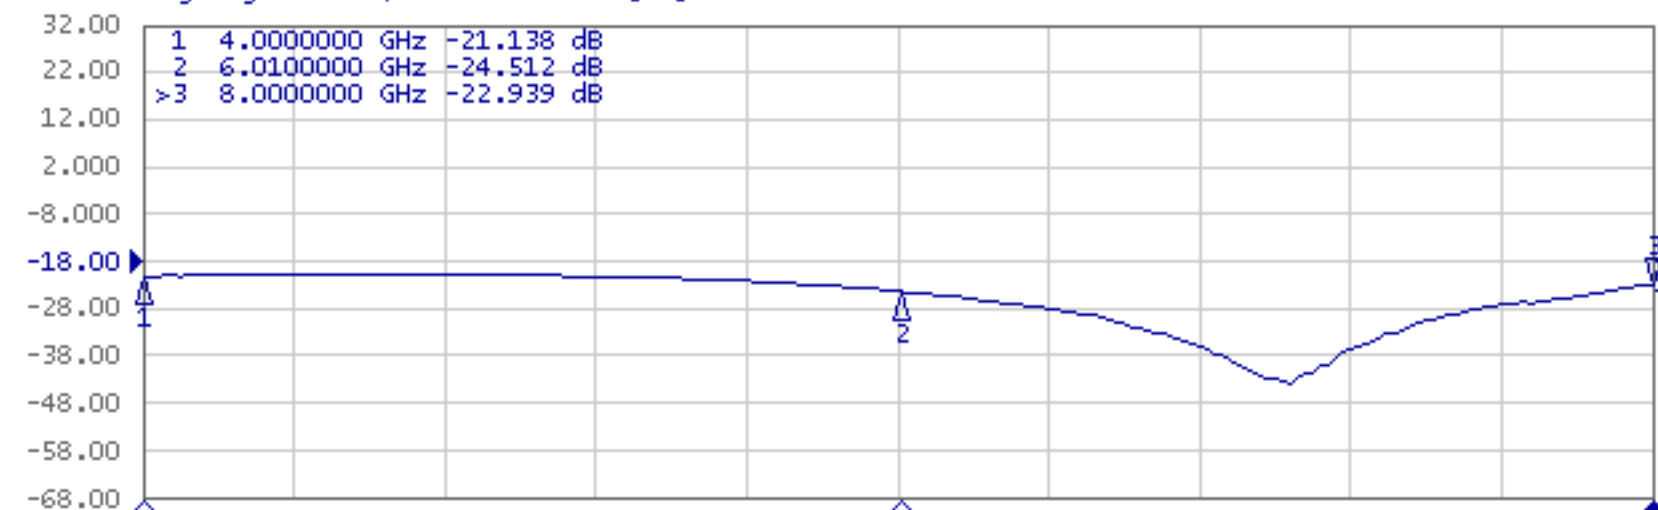

IPP-7039 VSWR - ISOLATION TUNED

Tr1 S11 Log Mag 10.00dB/ Ref -18.00dB [F1]

Tr2 S21 Log Mag 10.00dB/ Ref -17.00dB [RT]

1 Start 4 GHz

IFBW 70 kHz

Stop 8 GHz Cor !

IPP-7039 AMPLITUDE - PHASE BALANCE TUNED

Tr1 S21 Log Mag 1.000dB/ Ref -3.000dB [RT D&M]

Tr2 S21 Phase 6.000°/ Ref -90.00° [RT D/M]

2 Start 4 GHz

IFBW 70 kHz

Stop 8 GHz Cor !