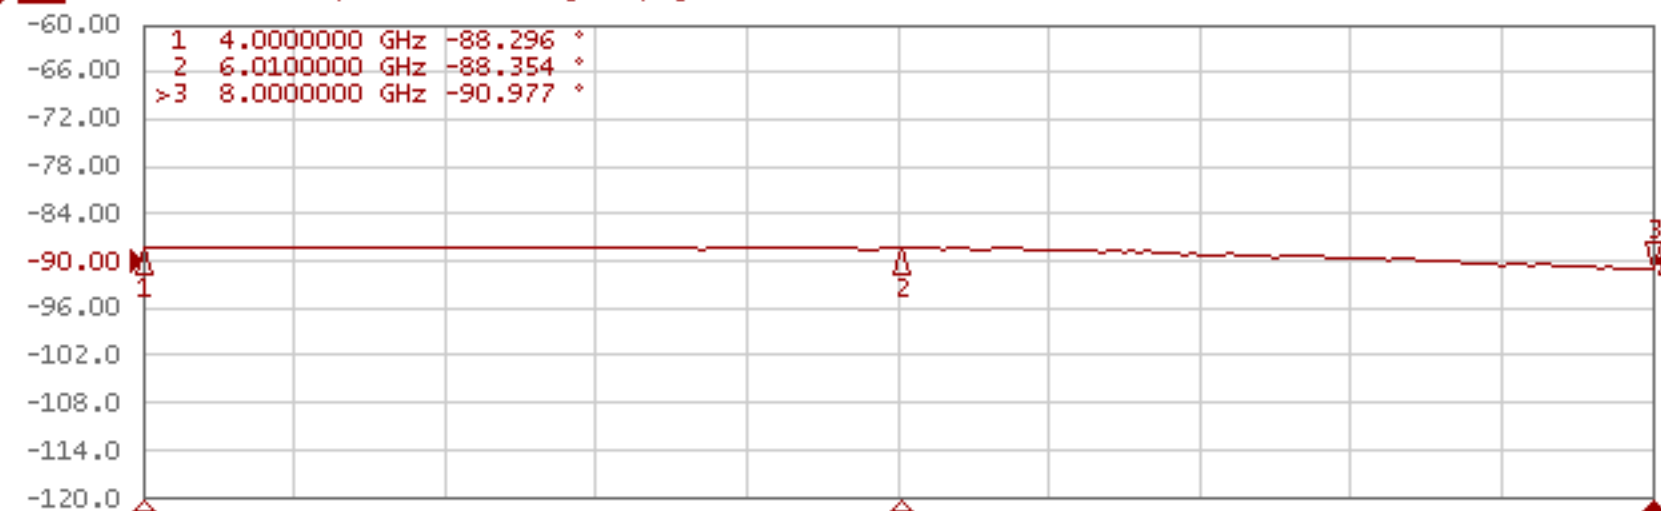

IPP-7039 VSWR - ISOLATION TUNED

Tr1 S11 Log Mag 10.00dB/ Ref -18.00dB [F1]

Tr2 S21 Log Mag 10.00dB/ Ref -17.00dB [RT]

1 Start 4 GHz

IFBW 70 kHz

Stop 8 GHz Cor !

IPP-7039 AMPLITUDE - PHASE BALANCE TUNED

Tr1 S21 Log Mag 1.000dB/ Ref -3.000dB [RT D&M]

Tr2 S21 Phase 6.000°/ Ref -90.00° [RT D/M]

2 Start 4 GHz

IFBW 70 kHz

Stop 8 GHz Cor !