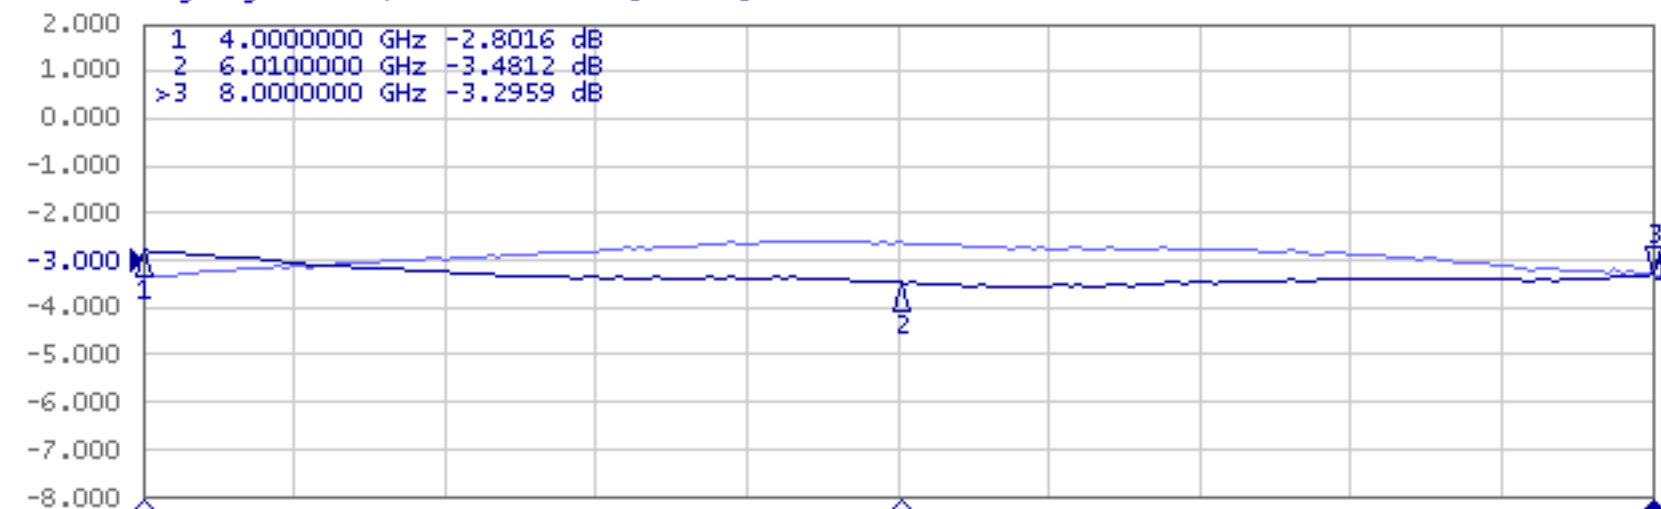

IPP-7039 VSWR - ISOLATION TUNED

Tr1 S11 Log Mag 10.00dB/ Ref -18.00dB [F1]

Tr2 S21 Log Mag 10.00dB/ Ref -17.00dB [RT]

1 Start 4 GHz

IFBW 70 kHz

Stop 8 GHz Cor !

IPP-7039 AMPLITUDE - PHASE BALANCE TUNED

Tr1 S21 Log Mag 1.000dB/ Ref -3.000dB [RT D&M]

Tr2 S21 Phase 6.000°/ Ref -90.00° [RT D/M]

2 Start 4 GHz

IFBW 70 kHz

Stop 8 GHz Cor !