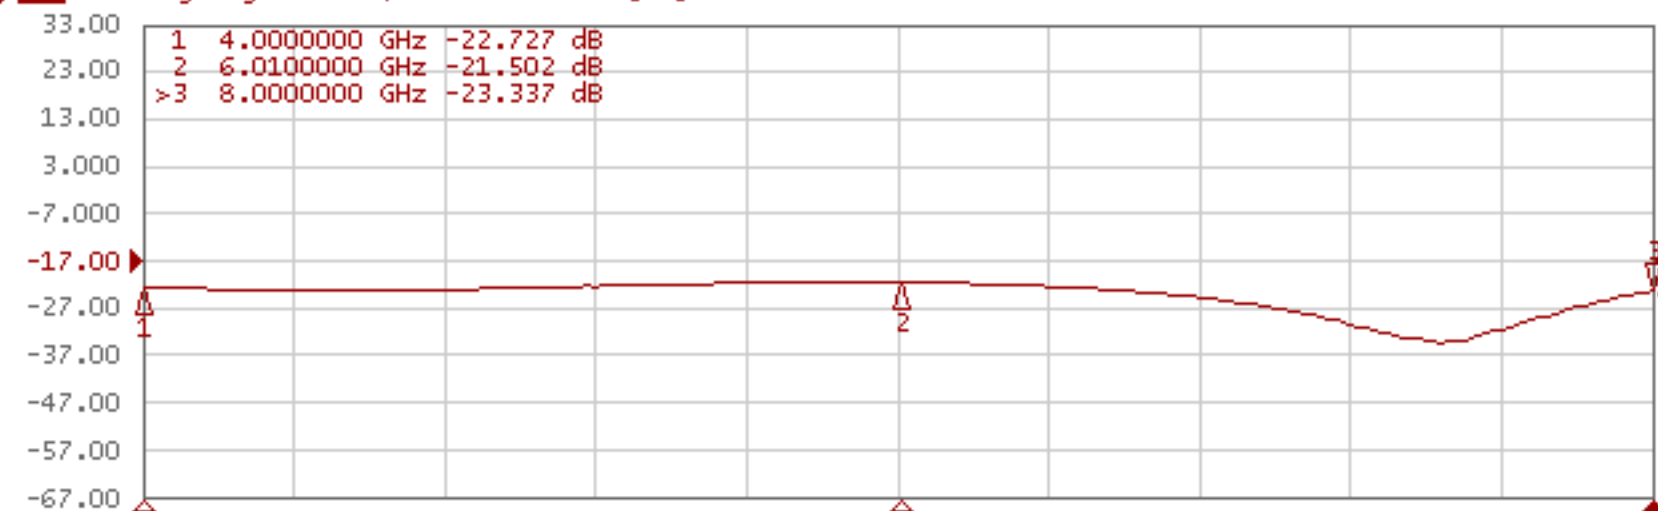

IPP-7039 VSWR - ISOLATION TUNED

Tr1 S11 Log Mag 10.00dB/ Ref -18.00dB [F1]

Tr2 S21 Log Mag 10.00dB/ Ref -17.00dB [RT]

1 Start 4 GHz

IFBW 70 kHz

Stop 8 GHz Cor !

IPP-7039 AMPLITUDE - PHASE BALANCE TUNED

Tr1 S21 Log Mag 1.000dB/ Ref -3.000dB [RT D&M]

Tr2 S21 Phase 6.000°/ Ref -90.00° [RT D/M]

2 Start 4 GHz

IFBW 70 kHz

Stop 8 GHz Cor !