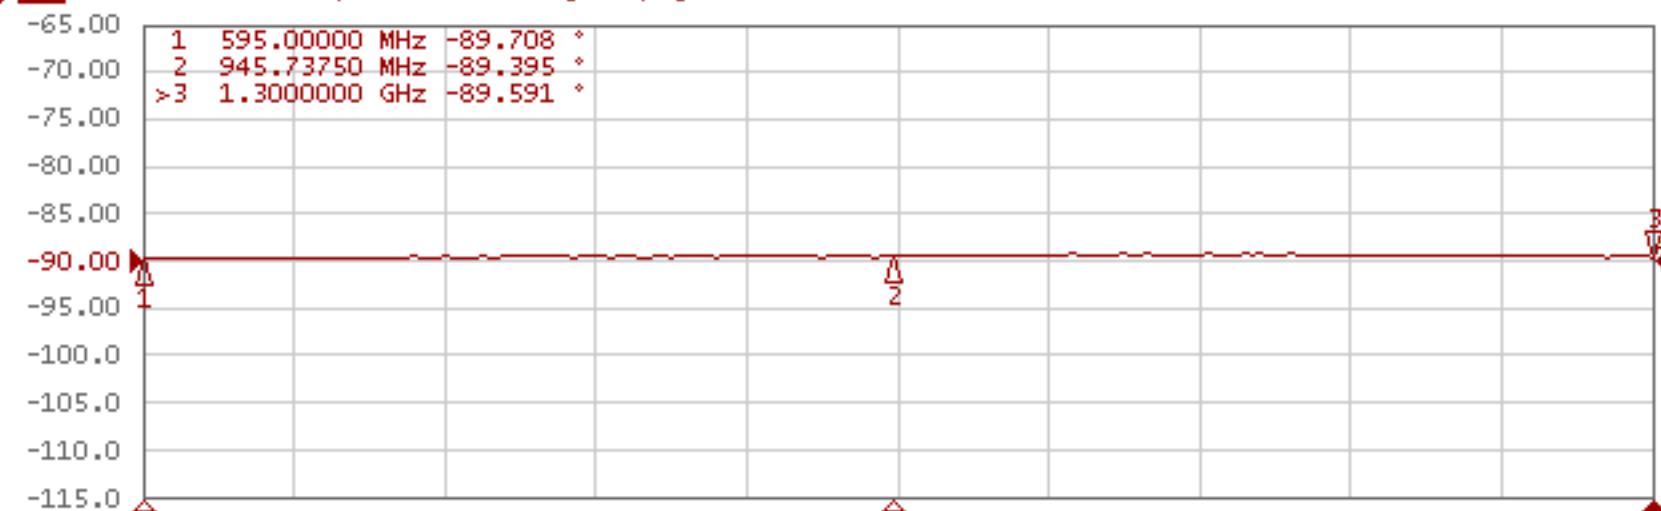

IPP-7040 AMPLITUDE - PHASE BALANCE

Tr1 S21 Log Mag 650.0mdB/ Ref -3.000dB [RT D&M]

Tr2 S21 Phase 5.000°/ Ref -90.00° [RT D/M]

IPP-7040 VSWR - ISOLATION

Tr1 S11 Log Mag 10.00dB/ Ref -20.00dB [F1]

Tr2 S21 Log Mag 10.00dB/ Ref -20.00dB [RT]

1 Start 595 MHz

IFBW 70 kHz

Stop 1.3 GHz Cor

Meas

Stop

ExtRef

Ready

Svc