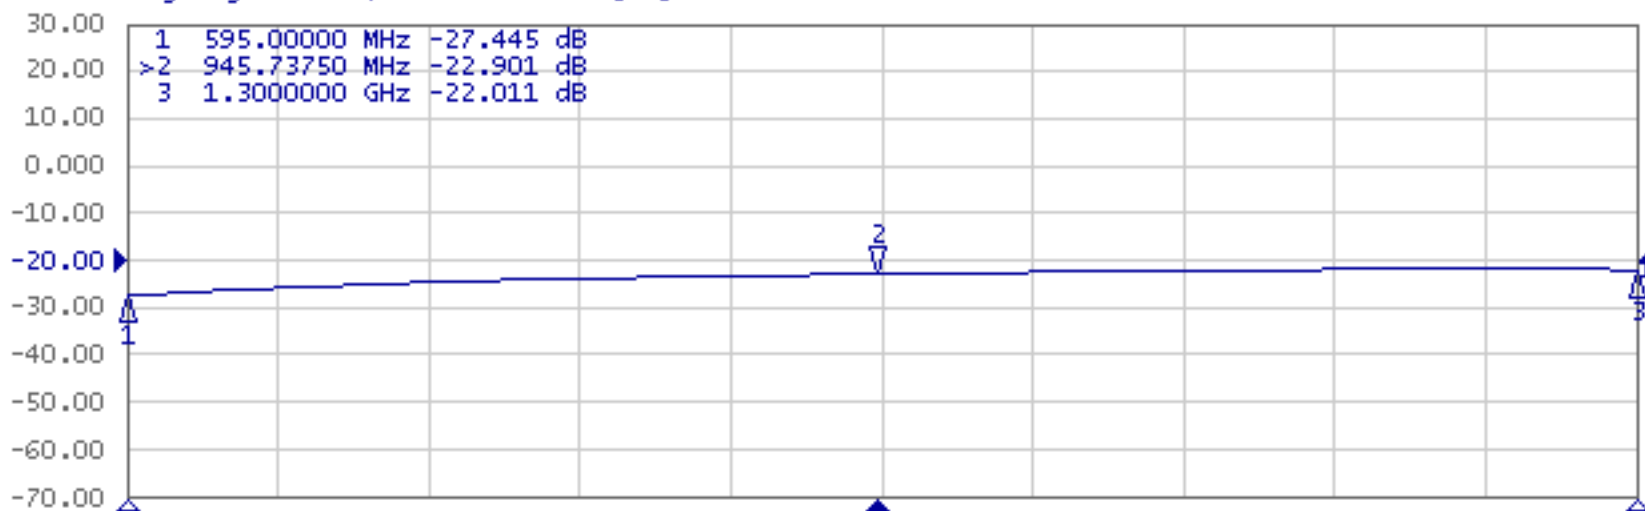

IPP-7040 AMPLITUDE - PHASE BALANCE

Tr1 S21 Log Mag 650.0mdB/ Ref -3.000dB [RT D&M]

Tr2 S21 Phase 5.000°/ Ref -90.00° [RT D/M]

IPP-7040 VSWR - ISOLATION

Tr1 S11 Log Mag 10.00dB/ Ref -20.00dB [F1]

Tr2 S21 Log Mag 10.00dB/ Ref -20.00dB [RT]

1 Start 595 MHz

IFBW 70 kHz

Stop 1.3 GHz Cor

Meas

Stop

ExtRef

Ready

Svc