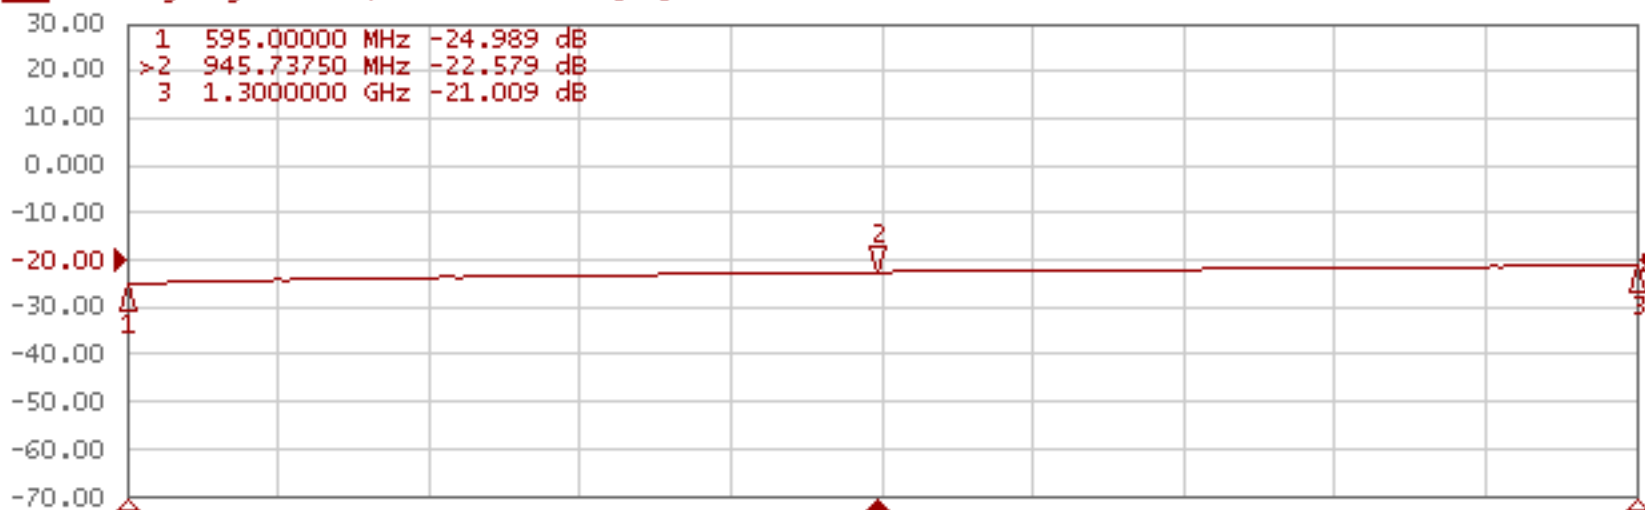

IPP-7040 AMPLITUDE - PHASE BALANCE

Tr1 S21 Log Mag 650.0mdB/ Ref -3.000dB [RT D&M]

Tr2 S21 Phase 5.000°/ Ref -90.00° [RT D/M]

IPP-7040 VSWR - ISOLATION

Tr1 S11 Log Mag 10.00dB/ Ref -20.00dB [F1]

Tr2 S21 Log Mag 10.00dB/ Ref -20.00dB [RT]

1 Start 595 MHz

IFBW 70 kHz

Stop 1.3 GHz Cor

Meas

Stop

ExtRef

Ready

Svc