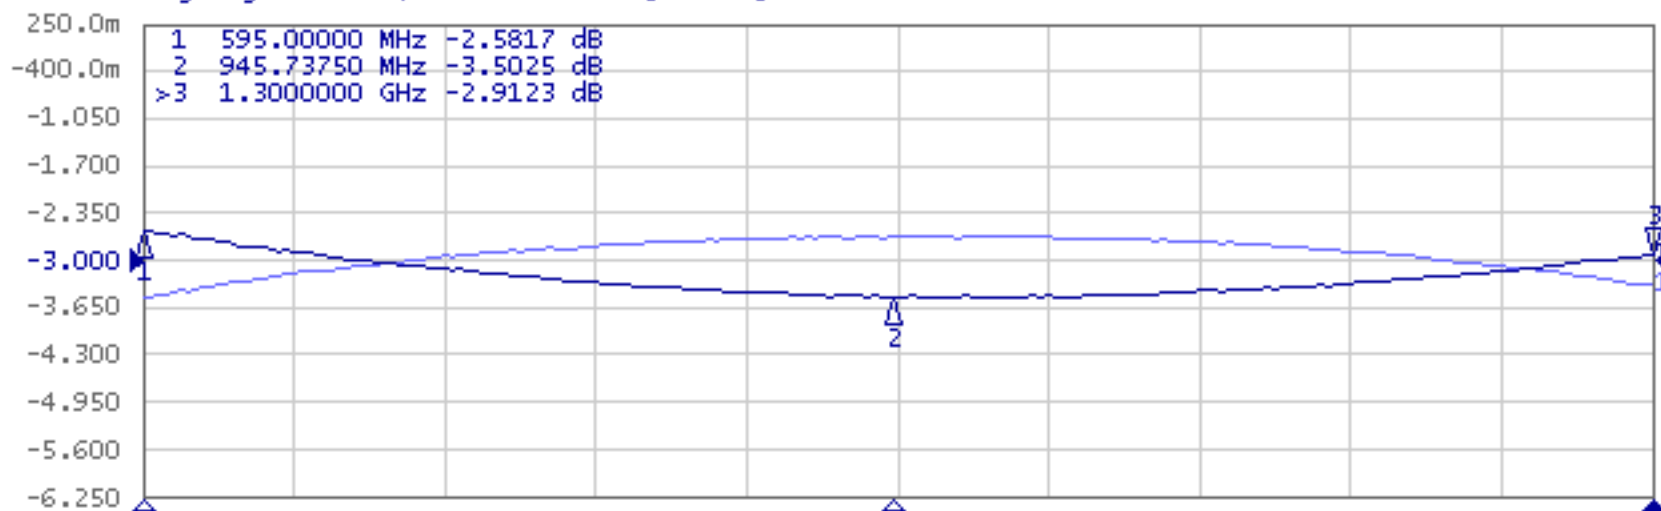

IPP-7040 AMPLITUDE - PHASE BALANCE

Tr1 S21 Log Mag 650.0mdB/ Ref -3.000dB [RT D&M]

Tr2 S21 Phase 5.000°/ Ref -90.00° [RT D/M]

IPP-7040 VSWR - ISOLATION

Tr1 S11 Log Mag 10.00dB/ Ref -20.00dB [F1]

Tr2 S21 Log Mag 10.00dB/ Ref -20.00dB [RT]

1 Start 595 MHz

IFBW 70 kHz

Stop 1.3 GHz Cor

Meas

Stop

ExtRef

Ready

Svc