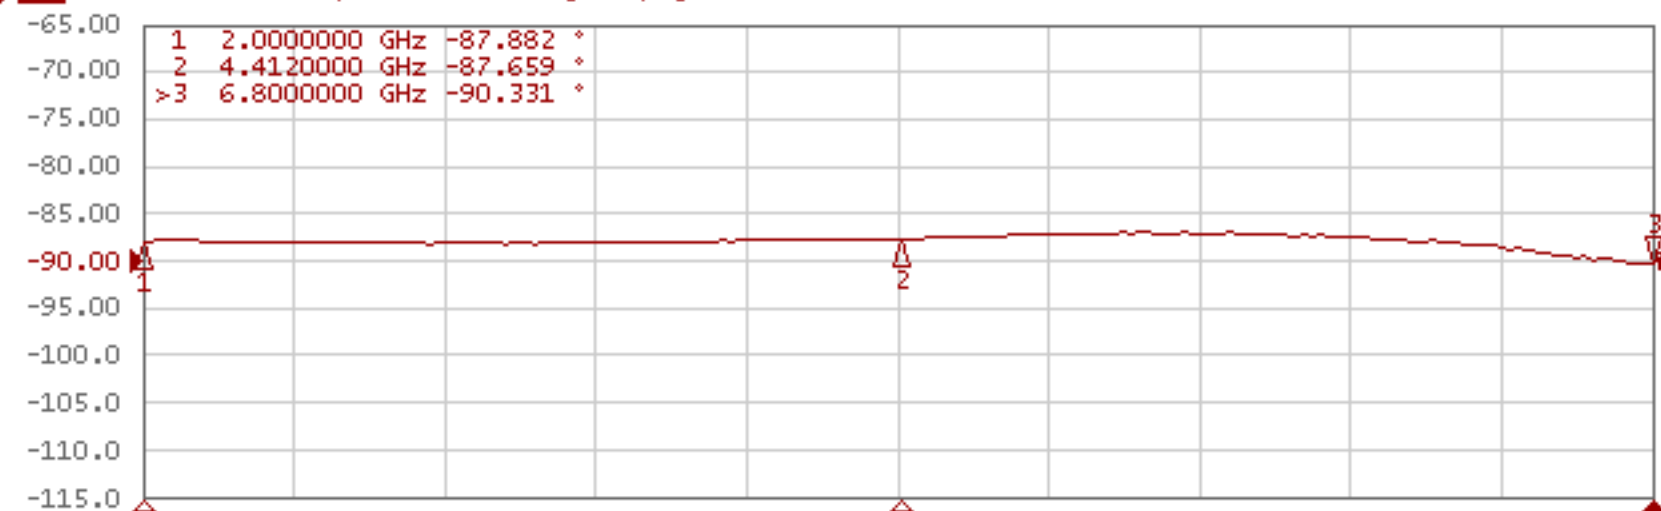

IPP-7043 Amplitude Balance, Phase Balance

Tr1 S21 Log Mag 1.250dB/ Ref -3.000dB [RT D&M]

Tr2 S21 Phase 5.000°/ Ref -90.00° [RT D/M]

IPP-7043 VSWR, Isolation

Tr1 S11 Log Mag 10.00dB/ Ref -18.00dB [F1]

Tr2 S21 Log Mag 10.00dB/ Ref -17.00dB [RT]