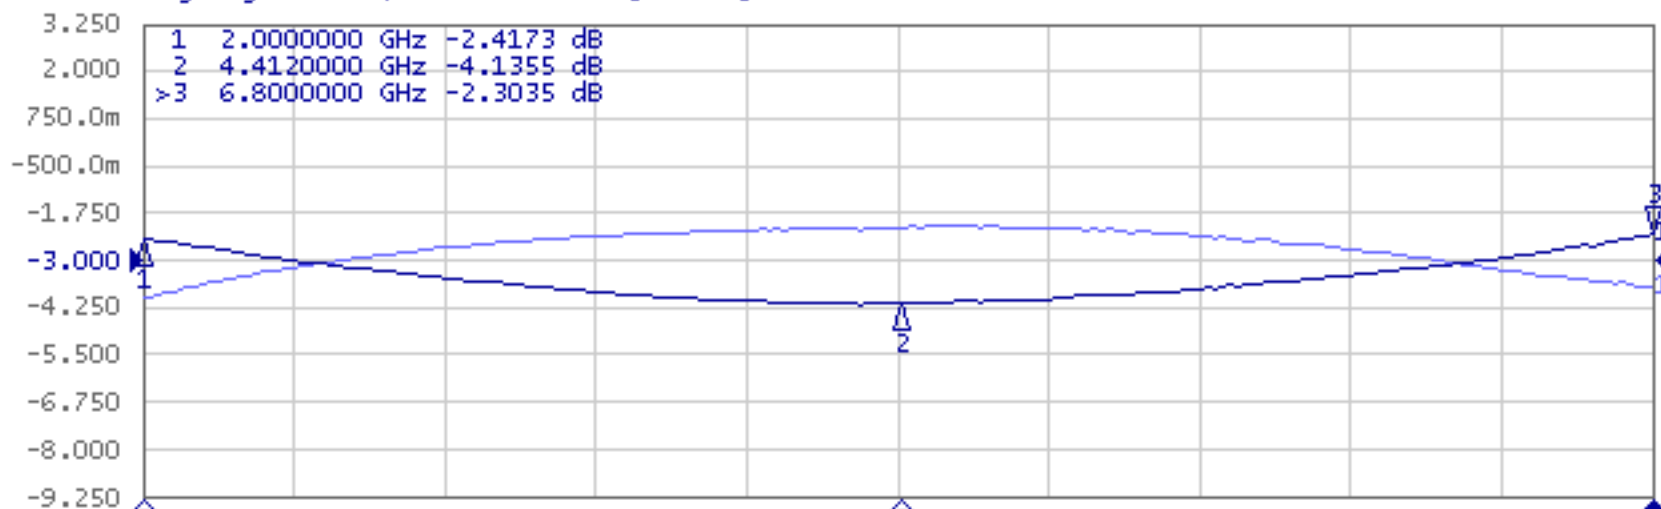

IPP-7043 Amplitude Balance, Phase Balance

Tr1 S21 Log Mag 1.250dB/ Ref -3.000dB [RT D&M]

Tr2 S21 Phase 5.000°/ Ref -90.00° [RT D/M]

IPP-7043 VSWR, Isolation

Tr1 S11 Log Mag 10.00dB/ Ref -18.00dB [F1]

Tr2 S21 Log Mag 10.00dB/ Ref -17.00dB [RT]