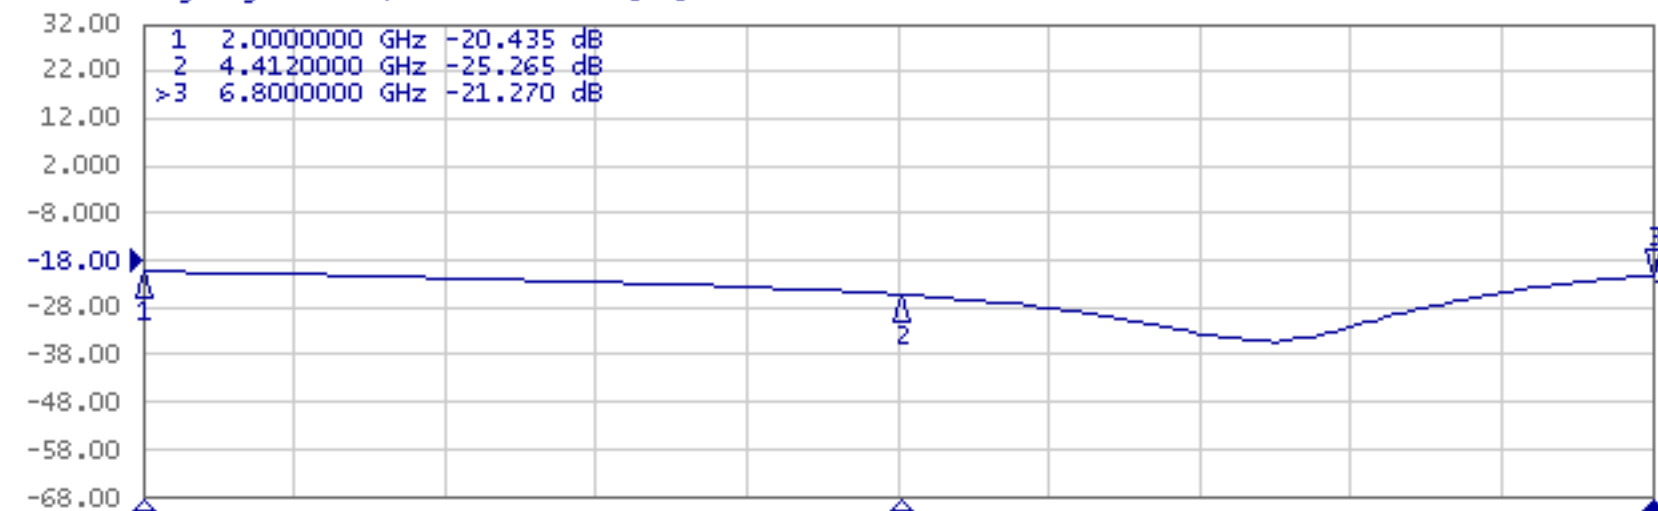

IPP-7043 Amplitude Balance, Phase Balance

Tr1 S21 Log Mag 1.250dB/ Ref -3.000dB [RT D&M]

Tr2 S21 Phase 5.000°/ Ref -90.00° [RT D/M]

IPP-7043 VSWR, Isolation

Tr1 S11 Log Mag 10.00dB/ Ref -18.00dB [F1]

Tr2 S21 Log Mag 10.00dB/ Ref -17.00dB [RT]