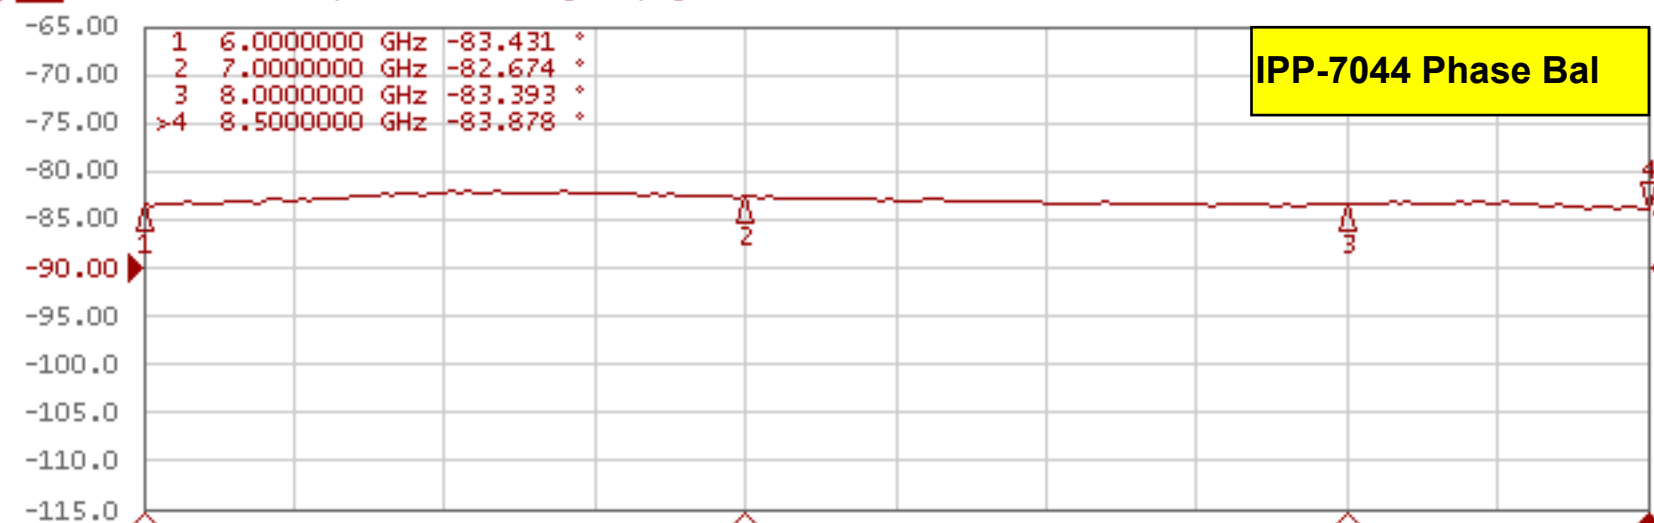

Tr1 S21 Log Mag 350.0mdB/ Ref -3.000dB [RT D&M]

IPP-7044 Amp Bal

Tr2 S21 Phase 5.000°/ Ref -90.00° [RT D/M]

IPP-7044 Phase Bal

Tr1 S11 Log Mag 10.00dB/ Ref 0.000dB [F1]

IPP-7044 VSWR

Tr2 S21 Log Mag 5.000dB/ Ref -17.00dB [RT]

IPP-7044 Isolation