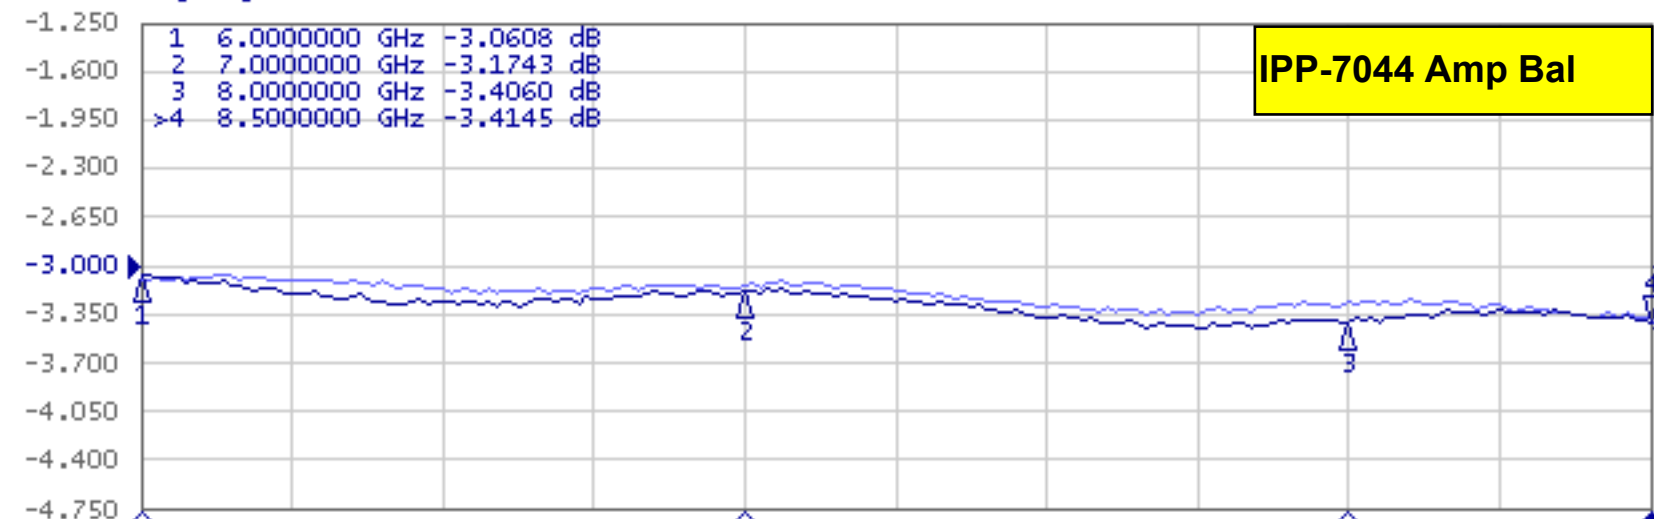

Tr1 S21 Log Mag 350.0mdB/ Ref -3.000dB [RT D&M]

IPP-7044 Amp Bal

Tr2 S21 Phase 5.000°/ Ref -90.00° [RT D/M]

IPP-7044 Phase Bal

Tr1 S11 Log Mag 10.00dB/ Ref 0.000dB [F1]

IPP-7044 VSWR

Tr2 S21 Log Mag 5.000dB/ Ref -17.00dB [RT]

IPP-7044 Isolation