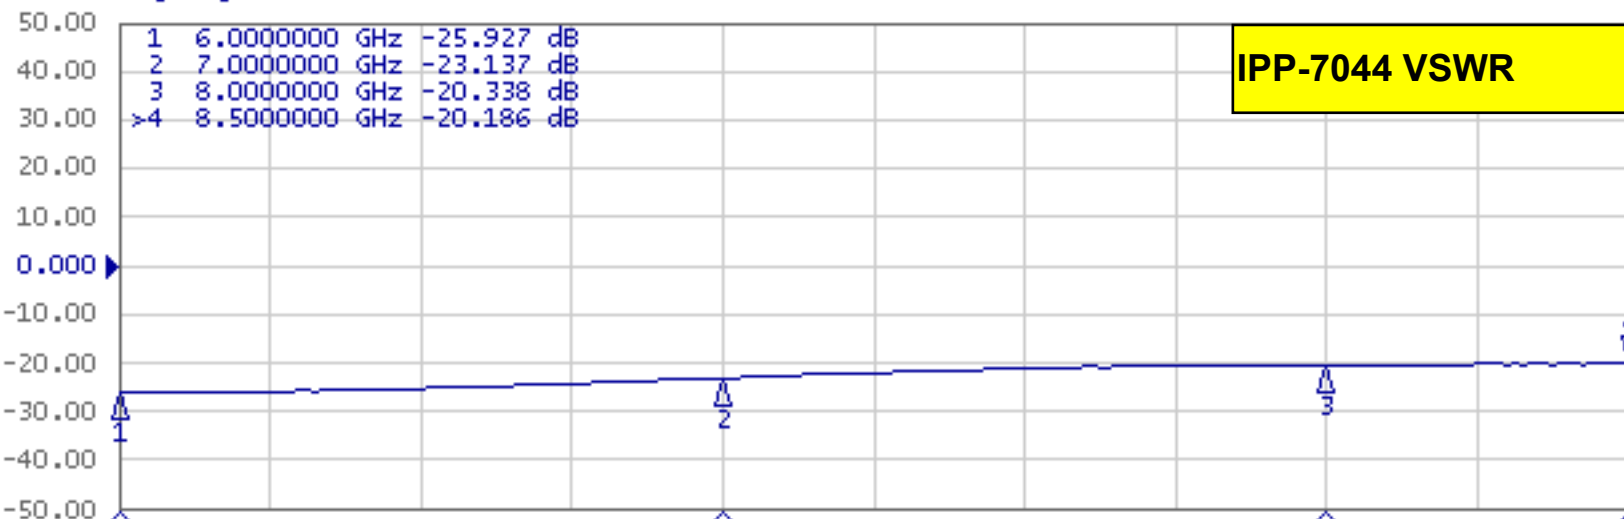

Tr1 S21 Log Mag 350.0mdB/ Ref -3.000dB [RT D&M]

IPP-7044 Amp Bal

Tr2 S21 Phase 5.000°/ Ref -90.00° [RT D/M]

IPP-7044 Phase Bal

Tr1 S11 Log Mag 10.00dB/ Ref 0.000dB [F1]

IPP-7044 VSWR

Tr2 S21 Log Mag 5.000dB/ Ref -17.00dB [RT]

IPP-7044 Isolation