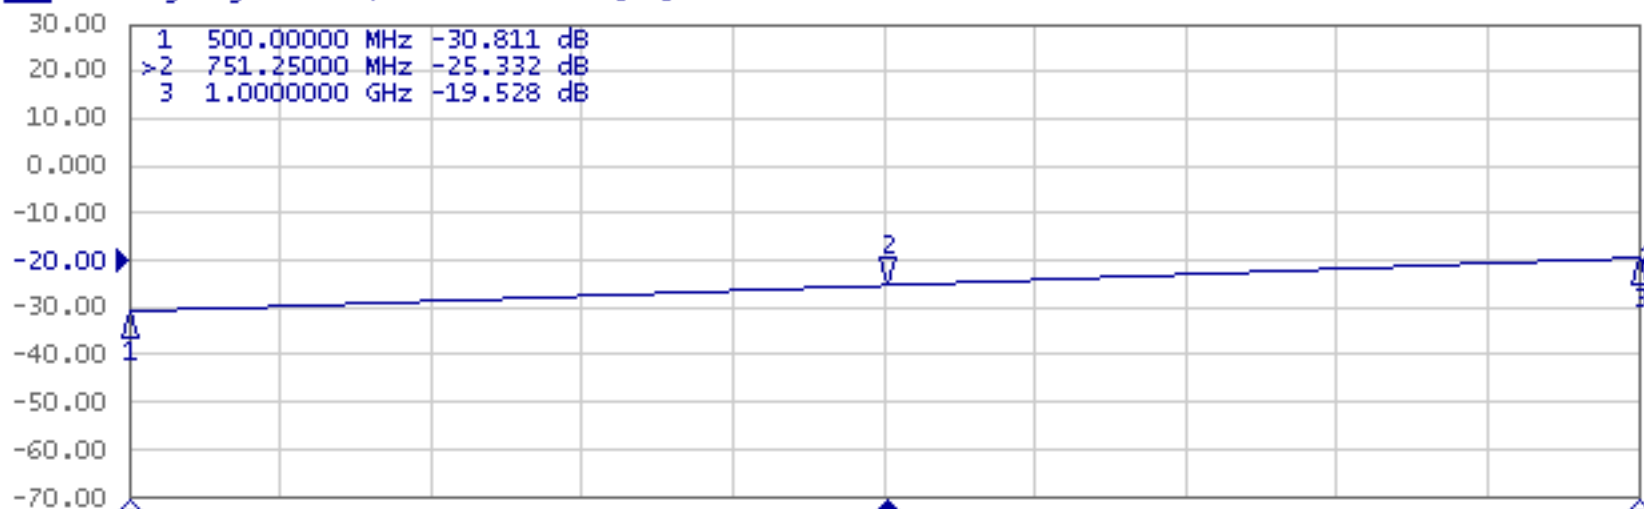

IPP-7046 AMPLITUDE - PHASE BALANCE

Tr1 S21 Log Mag 550.0mdB/ Ref -3.000dB [RT D&M]

Tr2 S21 Phase 5.000°/ Ref -90.00° [RT D/M]

2 Start 500 MHz

IFBW 70 kHz

Stop 1 GHz Cor

IPP-7046 VSWR - ISOLATION TUNED

▶ Tr1 S11 Log Mag 10.00dB/ Ref -20.00dB [F1]

Tr2 S21 Log Mag 10.00dB/ Ref -20.00dB [RT]

1 Start 500 MHz

IFBW 70 kHz

Stop 1 GHz Cor !