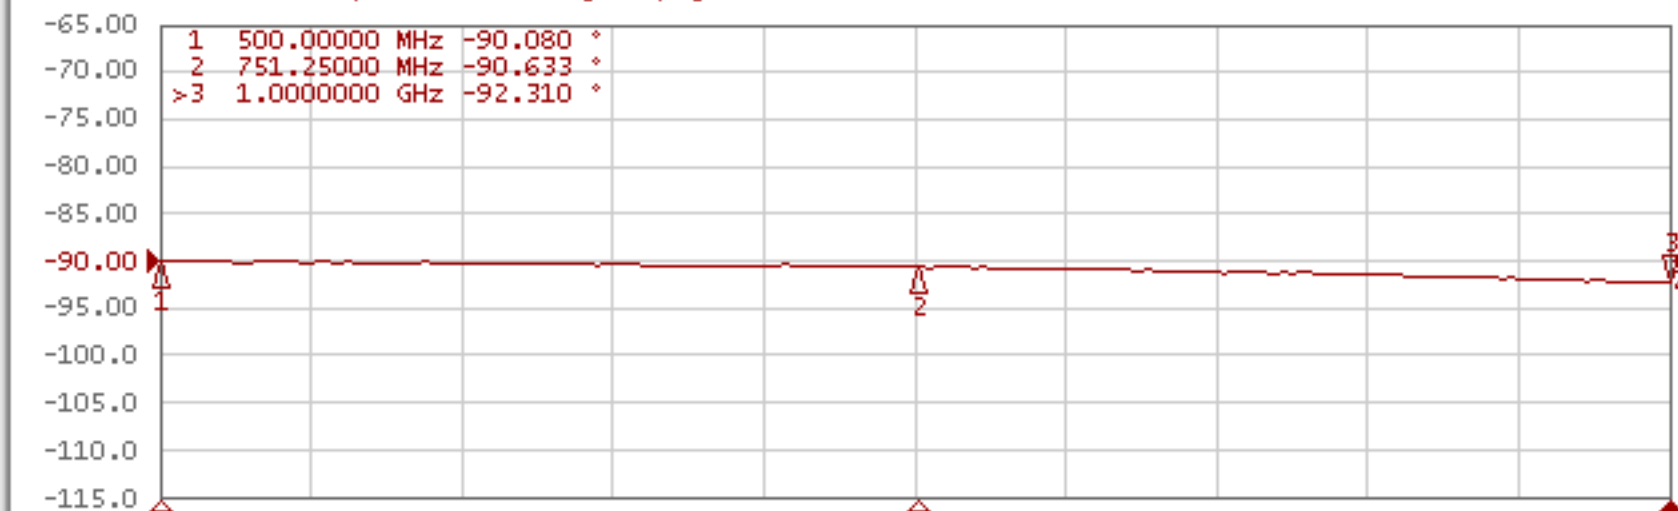

IPP-7046 AMPLITUDE - PHASE BALANCE

Tr1 S21 Log Mag 550.0mdB/ Ref -3.000dB [RT D&M]

Tr2 S21 Phase 5.000°/ Ref -90.00° [RT D/M]

2 Start 500 MHz

IFBW 70 kHz

Stop 1 GHz Cor

IPP-7046 VSWR - ISOLATION TUNED

▶ Tr1 S11 Log Mag 10.00dB/ Ref -20.00dB [F1]

Tr2 S21 Log Mag 10.00dB/ Ref -20.00dB [RT]

1 Start 500 MHz

IFBW 70 kHz

Stop 1 GHz Cor !