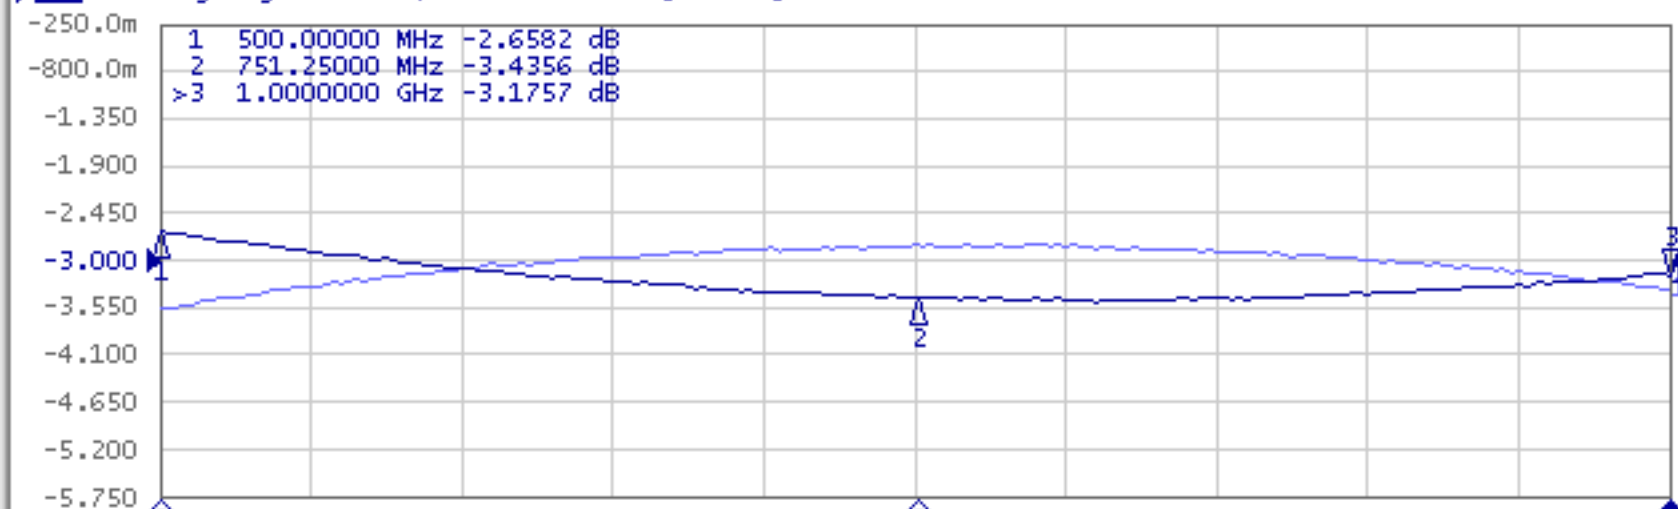

IPP-7046 AMPLITUDE - PHASE BALANCE

Tr1 S21 Log Mag 550.0mdB/ Ref -3.000dB [RT D&M]

Tr2 S21 Phase 5.000°/ Ref -90.00° [RT D/M]

2 Start 500 MHz

IFBW 70 kHz

Stop 1 GHz Cor

IPP-7046 VSWR - ISOLATION TUNED

▶ Tr1 S11 Log Mag 10.00dB/ Ref -20.00dB [F1]

Tr2 S21 Log Mag 10.00dB/ Ref -20.00dB [RT]

1 Start 500 MHz

IFBW 70 kHz

Stop 1 GHz Cor !