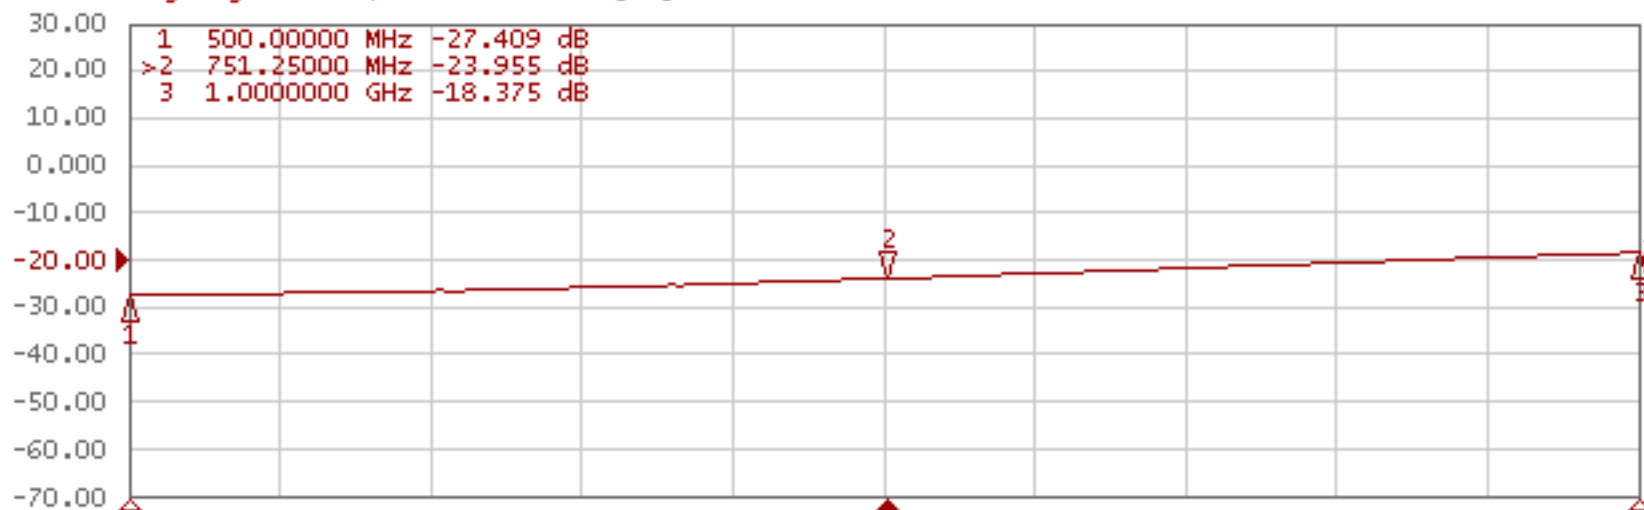

IPP-7046 AMPLITUDE - PHASE BALANCE

Tr1 S21 Log Mag 550.0mdB/ Ref -3.000dB [RT D&M]

Tr2 S21 Phase 5.000°/ Ref -90.00° [RT D/M]

2 Start 500 MHz

IFBW 70 kHz

Stop 1 GHz Cor

IPP-7046 VSWR - ISOLATION TUNED

▶ Tr1 S11 Log Mag 10.00dB/ Ref -20.00dB [F1]

Tr2 S21 Log Mag 10.00dB/ Ref -20.00dB [RT]

1 Start 500 MHz

IFBW 70 kHz

Stop 1 GHz Cor !