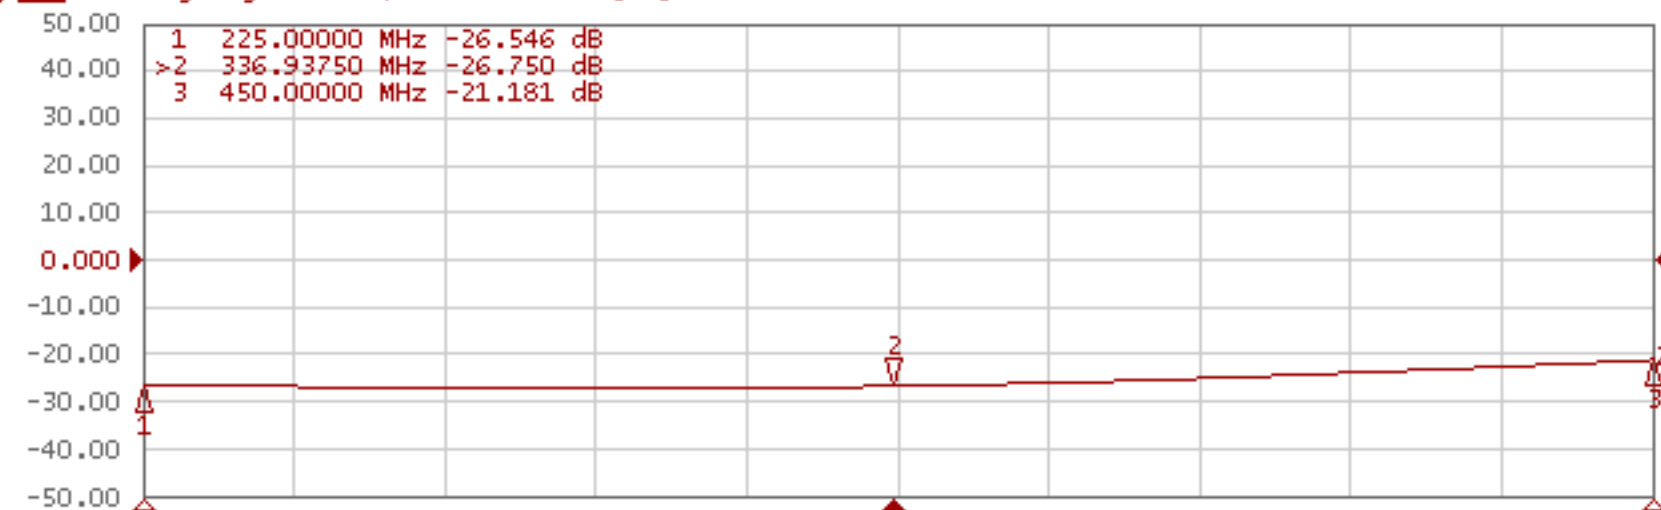

IPP-7054 VSWR - Isolation

Tr1 S11 Log Mag 10.00dB/ Ref 0.000dB [F1]

Tr2 S21 Log Mag 10.00dB/ Ref 0.000dB [RT]

1 Start 225 MHz

IFBW 70 kHz

Stop 450 MHz Cor

IPP-7054 Amplitude Balance

Tr1 S21 Log Mag 500.0mdB/ Ref -3.000dB [RT D&M]

Tr2 S21 Phase 5.000°/ Ref -90.00° [RT D/M]