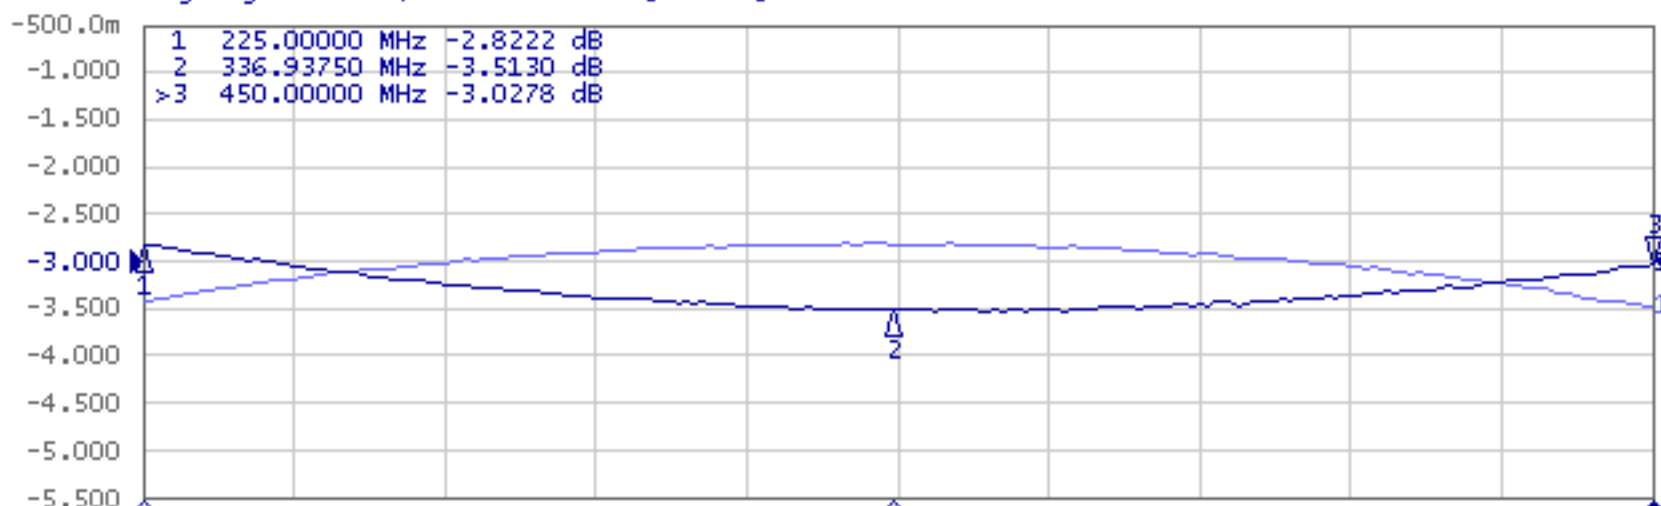

IPP-7054 VSWR - Isolation

Tr1 S11 Log Mag 10.00dB/ Ref 0.000dB [F1]

Tr2 S21 Log Mag 10.00dB/ Ref 0.000dB [RT]

1 Start 225 MHz

IFBW 70 kHz

Stop 450 MHz Cor

IPP-7054 Amplitude Balance

Tr1 S21 Log Mag 500.0mdB/ Ref -3.000dB [RT D&M]

Tr2 S21 Phase 5.000°/ Ref -90.00° [RT D/M]