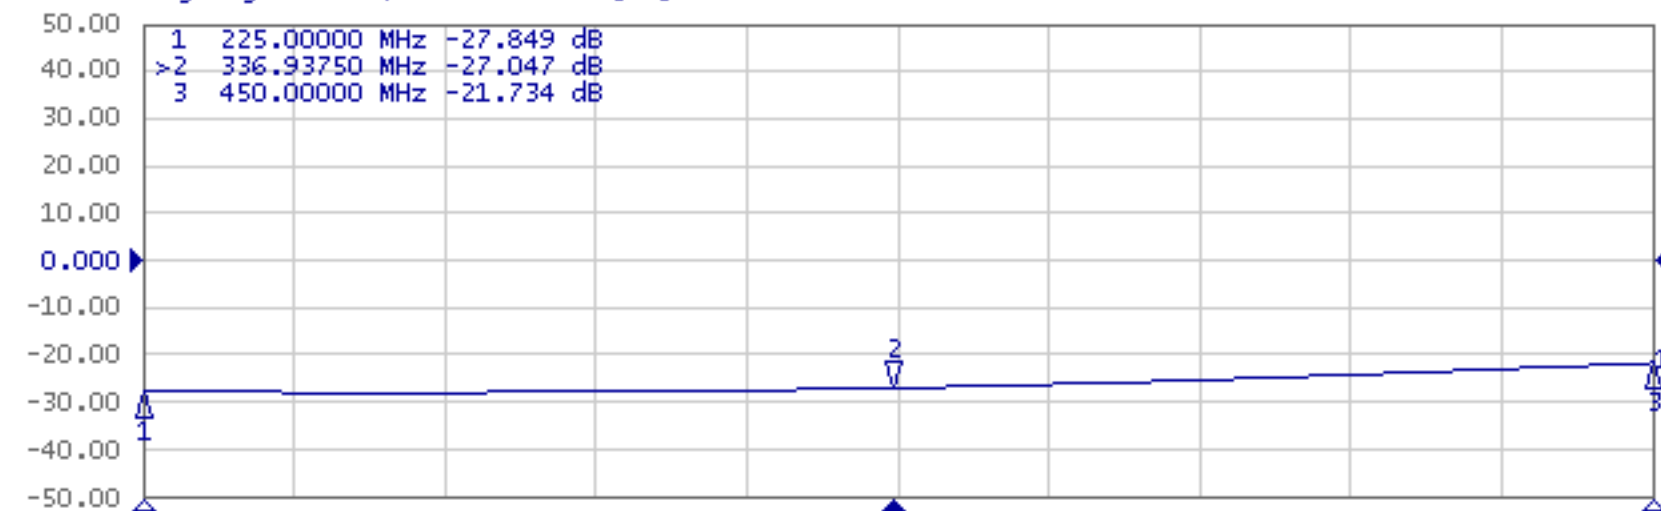

IPP-7054 VSWR - Isolation

Tr1 S11 Log Mag 10.00dB/ Ref 0.000dB [F1]

Tr2 S21 Log Mag 10.00dB/ Ref 0.000dB [RT]

1 Start 225 MHz

IFBW 70 kHz

Stop 450 MHz Cor

IPP-7054 Amplitude Balance

Tr1 S21 Log Mag 500.0mdB/ Ref -3.000dB [RT D&M]

Tr2 S21 Phase 5.000°/ Ref -90.00° [RT D/M]