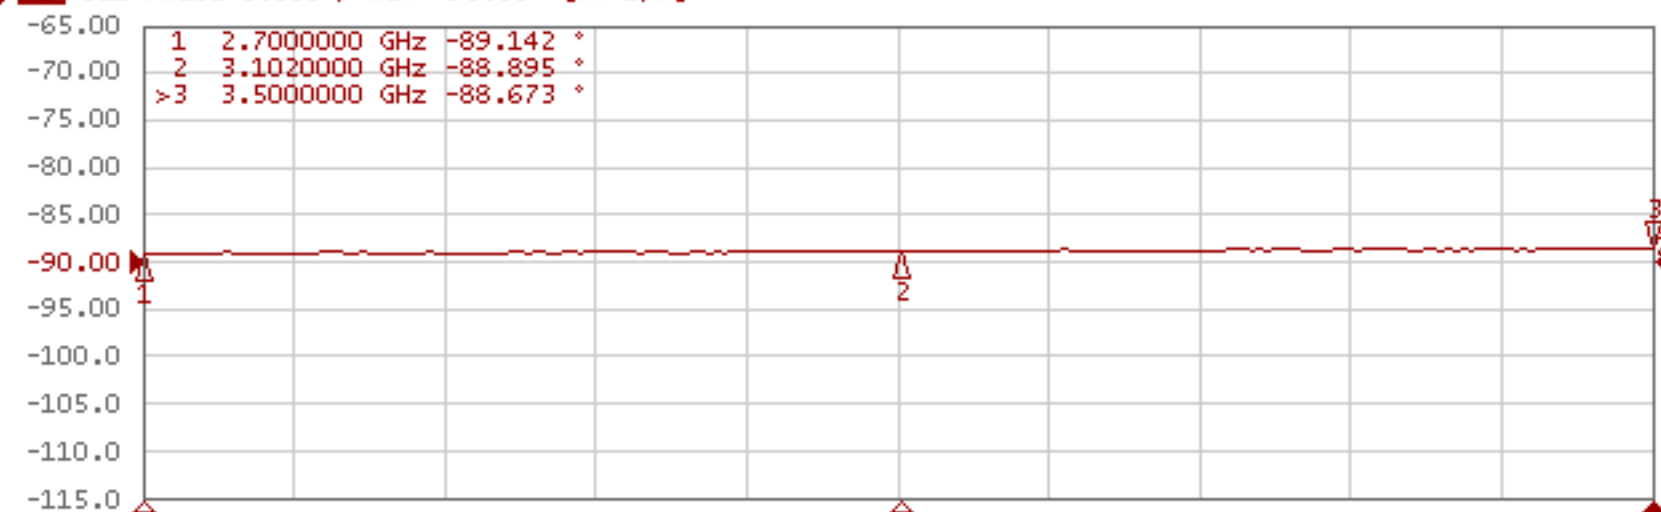

## IPP-7074 Amplitude Balance - Phase Balance

Tr1 S21 Log Mag 250.0mdB/ Ref -3.000dB [RT D&amp;M]

Tr2 S21 Phase 5.000°/ Ref -90.00° [RT D/M]

## IPP-7074 VSWR - ISOLATION

Tr1 S11 Log Mag 10.00dB/ Ref 0.000dB [F1 M]

Tr2 S21 Log Mag 10.00dB/ Ref 0.000dB [RT]