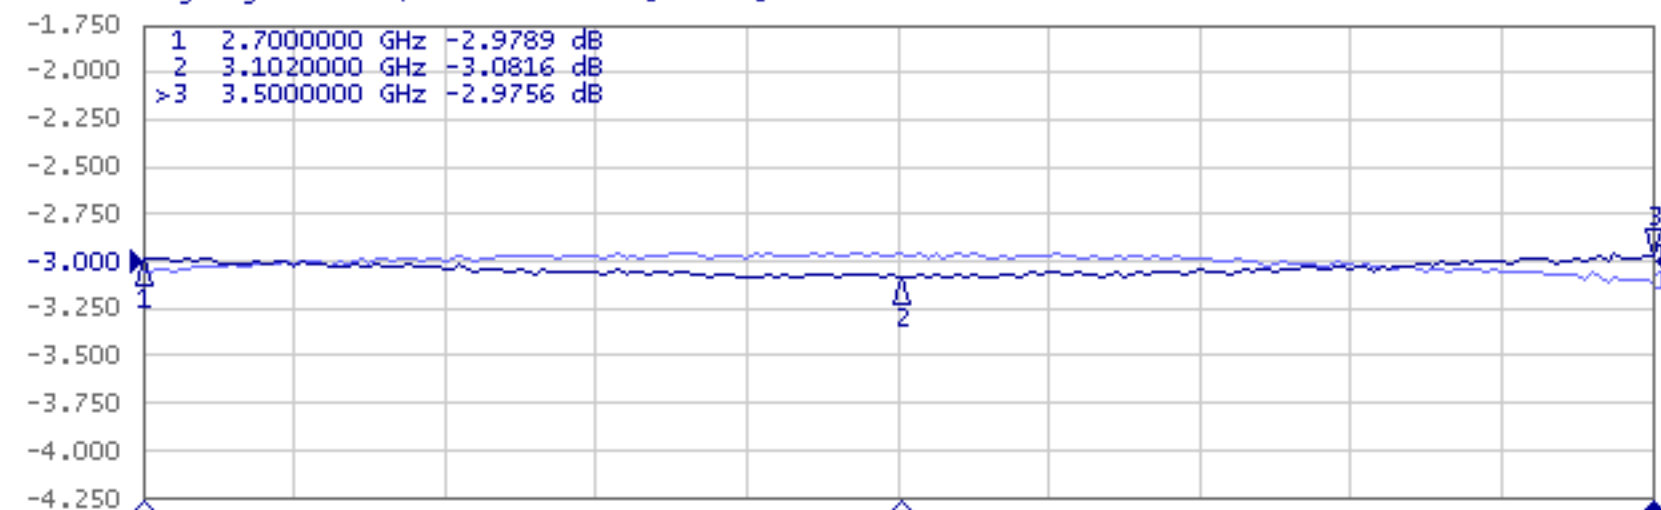

## IPP-7074 Amplitude Balance - Phase Balance

Tr1 S21 Log Mag 250.0mdB/ Ref -3.000dB [RT D&amp;M]

Tr2 S21 Phase 5.000°/ Ref -90.00° [RT D/M]

## IPP-7074 VSWR - ISOLATION

Tr1 S11 Log Mag 10.00dB/ Ref 0.000dB [F1 M]

Tr2 S21 Log Mag 10.00dB/ Ref 0.000dB [RT]