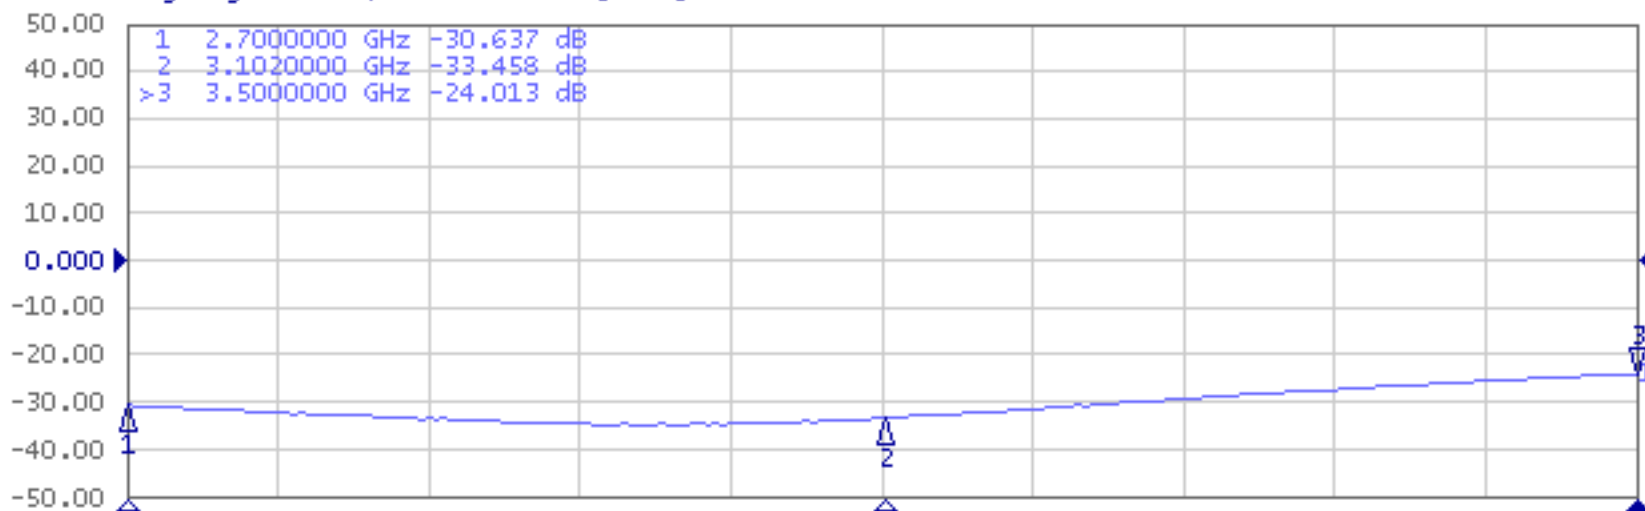

## IPP-7074 Amplitude Balance - Phase Balance

Tr1 S21 Log Mag 250.0mdB/ Ref -3.000dB [RT D&amp;M]

Tr2 S21 Phase 5.000°/ Ref -90.00° [RT D/M]

## IPP-7074 VSWR - ISOLATION

Tr1 S11 Log Mag 10.00dB/ Ref 0.000dB [F1 M]

Tr2 S21 Log Mag 10.00dB/ Ref 0.000dB [RT]