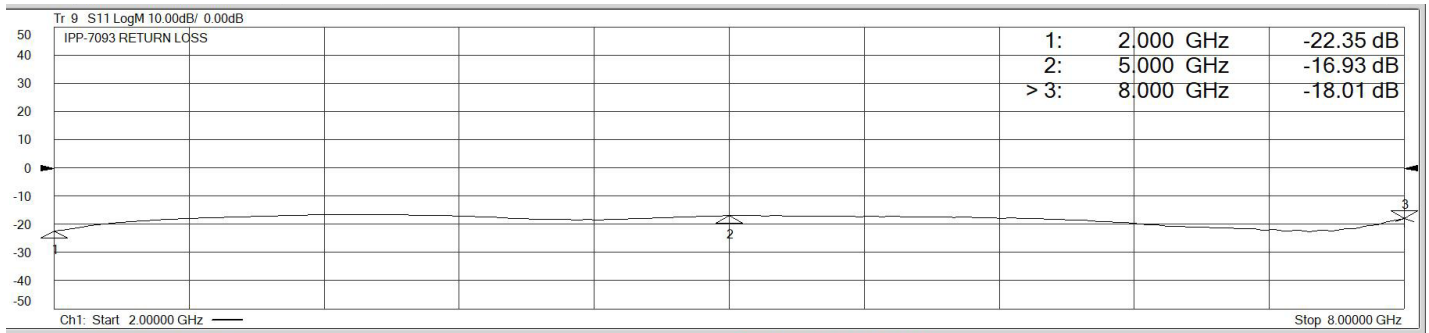

Typical Test Data for IPP-7093

Isolation

Phase Balance

VSWR

Amplitude Balance