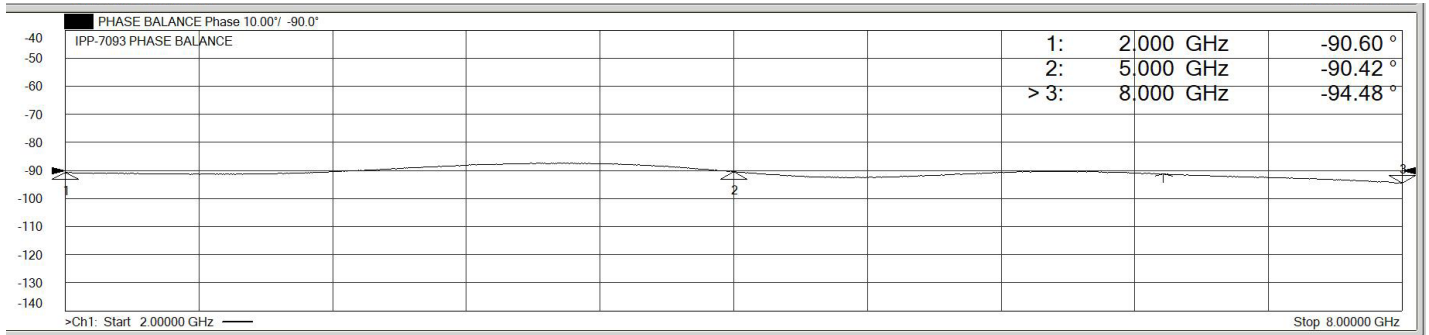

Typical Test Data for IPP-7093

Isolation

Phase Balance

VSWR

Amplitude Balance