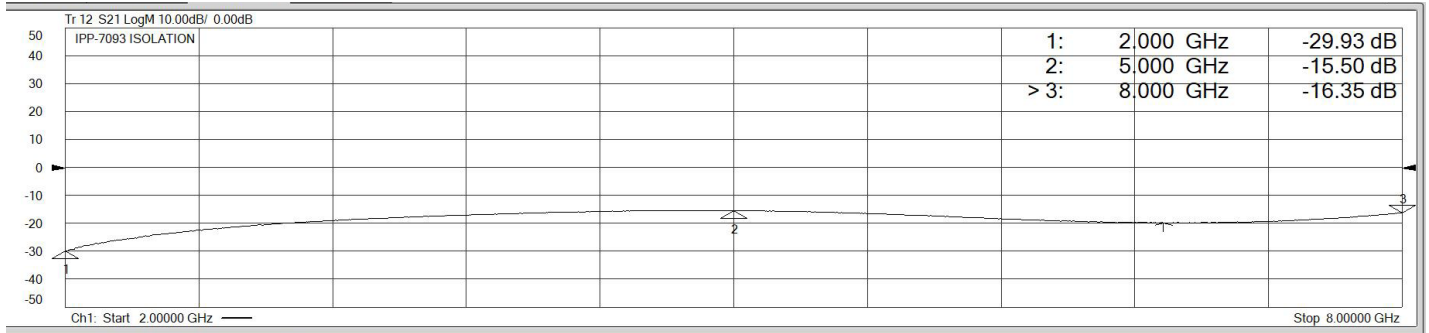

Typical Test Data for IPP-7093

Isolation

Phase Balance

VSWR

Amplitude Balance