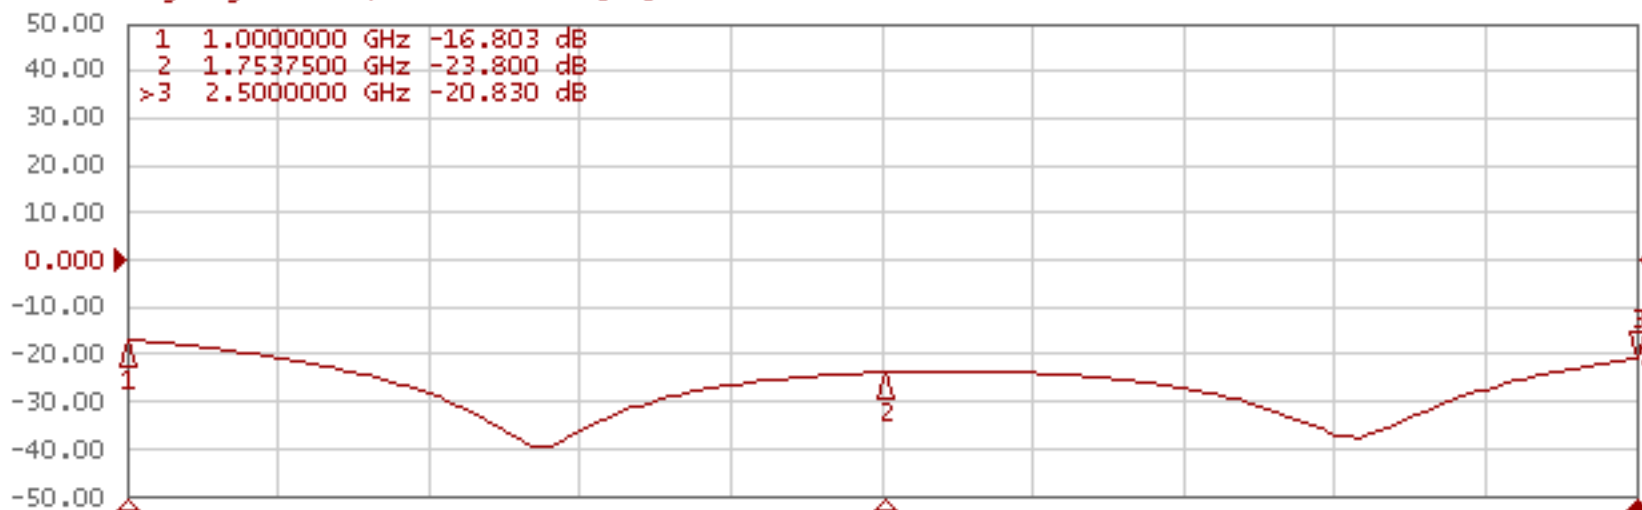

## IPP-7105IT VSWR, Isolation

▶ Tr1 S11 Log Mag 10.00dB/ Ref 0.000dB [F1]

Tr2 S21 Log Mag 10.00dB/ Ref 0.000dB [RT]

## IPP-7105IT Amplitude Balance, Phase Balance

Tr1 S21 Log Mag 900.0mdB/ Ref -6.000dB [RT D&amp;M]

Tr2 S21 Phase 5.000°/ Ref -90.00° [RT D/M]