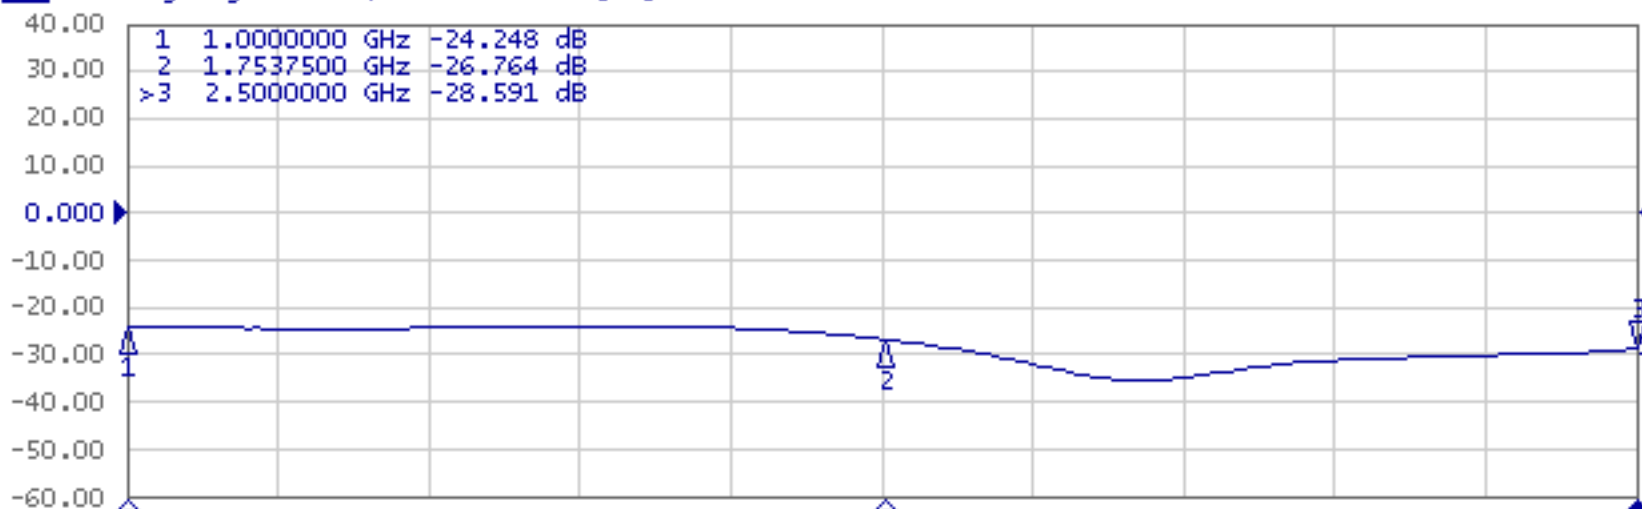

## IPP-7105IT VSWR, Isolation

▶ Tr1 S11 Log Mag 10.00dB/ Ref 0.000dB [F1]

Tr2 S21 Log Mag 10.00dB/ Ref 0.000dB [RT]

## IPP-7105IT Amplitude Balance, Phase Balance

Tr1 S21 Log Mag 900.0mdB/ Ref -6.000dB [RT D&amp;M]

Tr2 S21 Phase 5.000°/ Ref -90.00° [RT D/M]