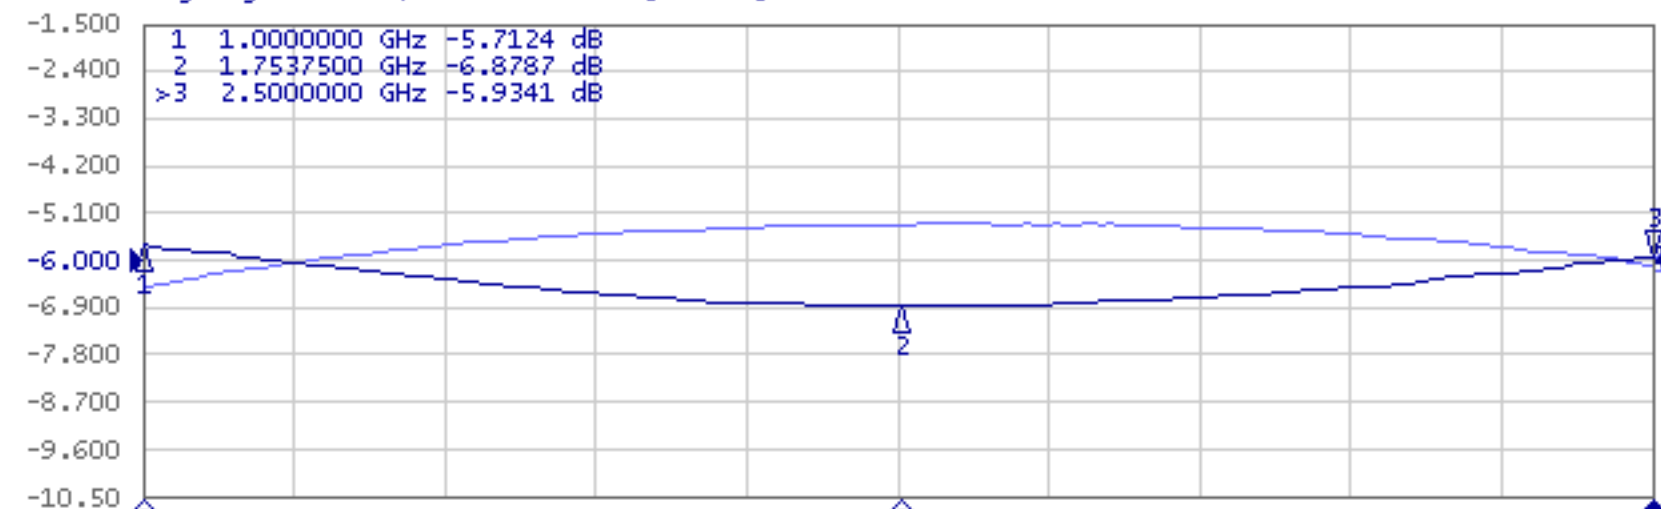

## IPP-7105IT VSWR, Isolation

▶ Tr1 S11 Log Mag 10.00dB/ Ref 0.000dB [F1]

Tr2 S21 Log Mag 10.00dB/ Ref 0.000dB [RT]

## IPP-7105IT Amplitude Balance, Phase Balance

Tr1 S21 Log Mag 900.0mdB/ Ref -6.000dB [RT D&amp;M]

Tr2 S21 Phase 5.000°/ Ref -90.00° [RT D/M]