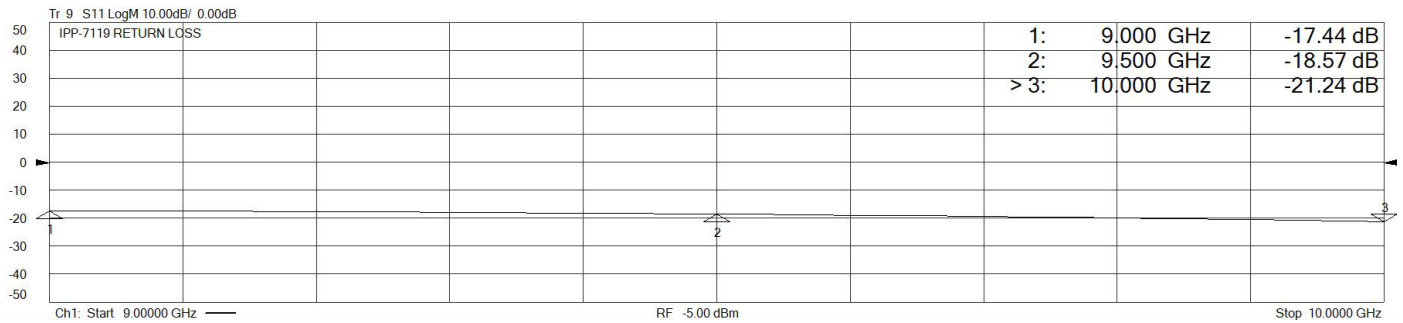

Typical Test Data for IPP-7119

Isolation

Phase Balance

VSWR

Amplitude Balance