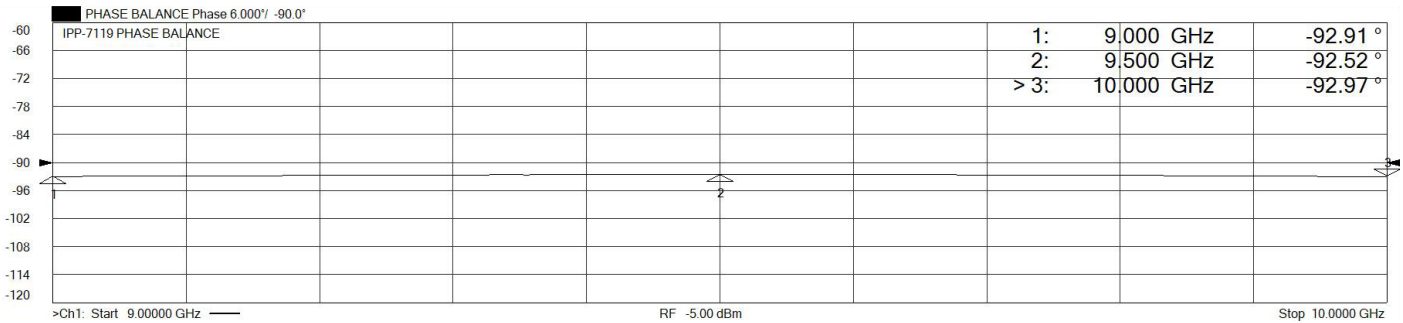

Phase Balance