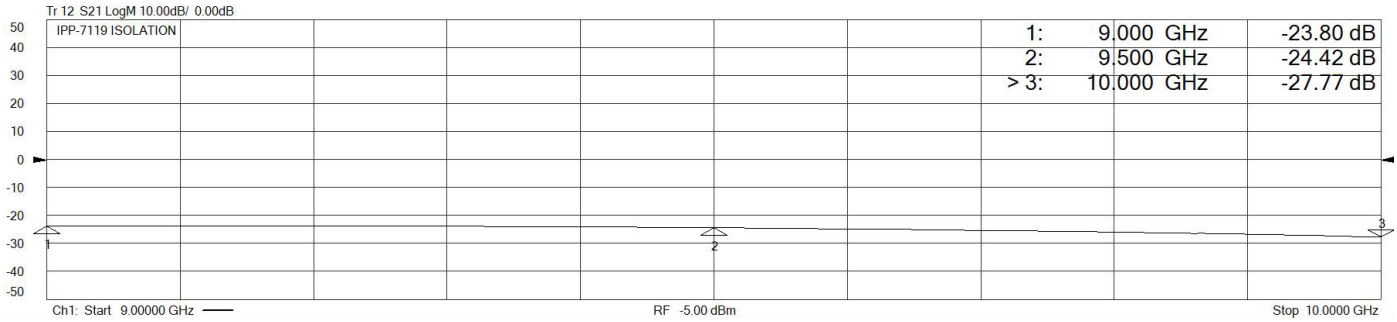

Typical Test Data for IPP-7119

Isolation