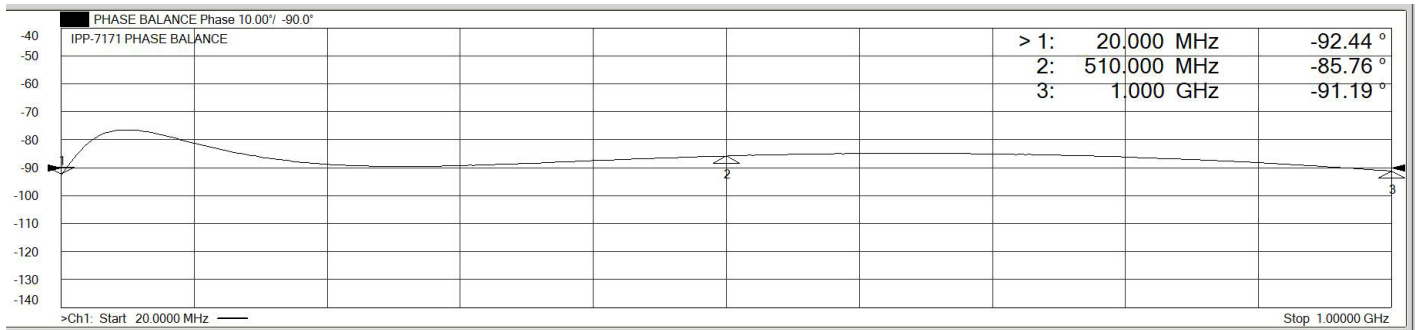

Typical Test Data for IPP-7171

Isolation

Phase Balance

VSWR

Amplitude Balance