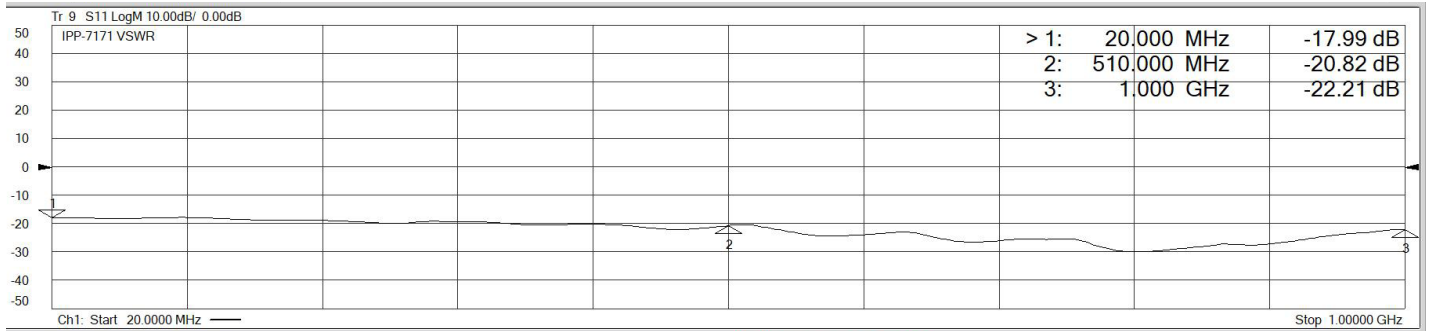

Typical Test Data for IPP-7171

Isolation

Phase Balance

VSWR

Amplitude Balance