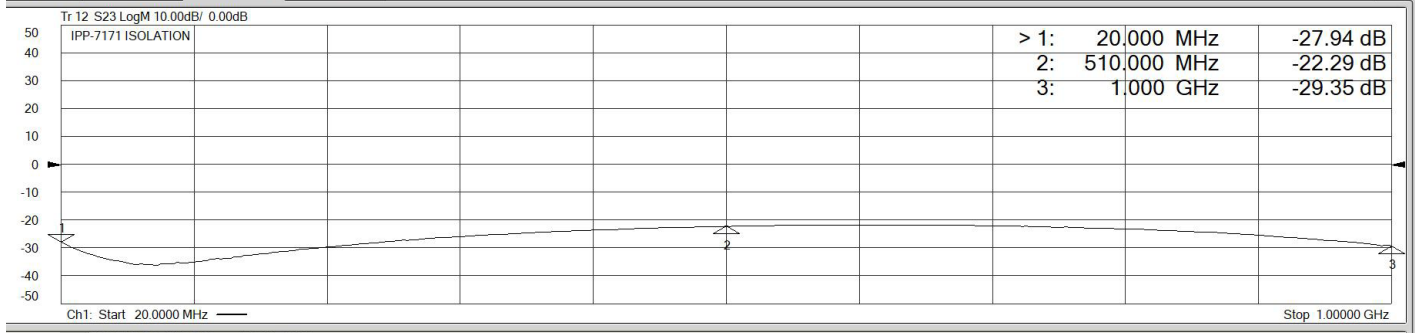

Typical Test Data for IPP-7171

Isolation

Phase Balance

VSWR

Amplitude Balance