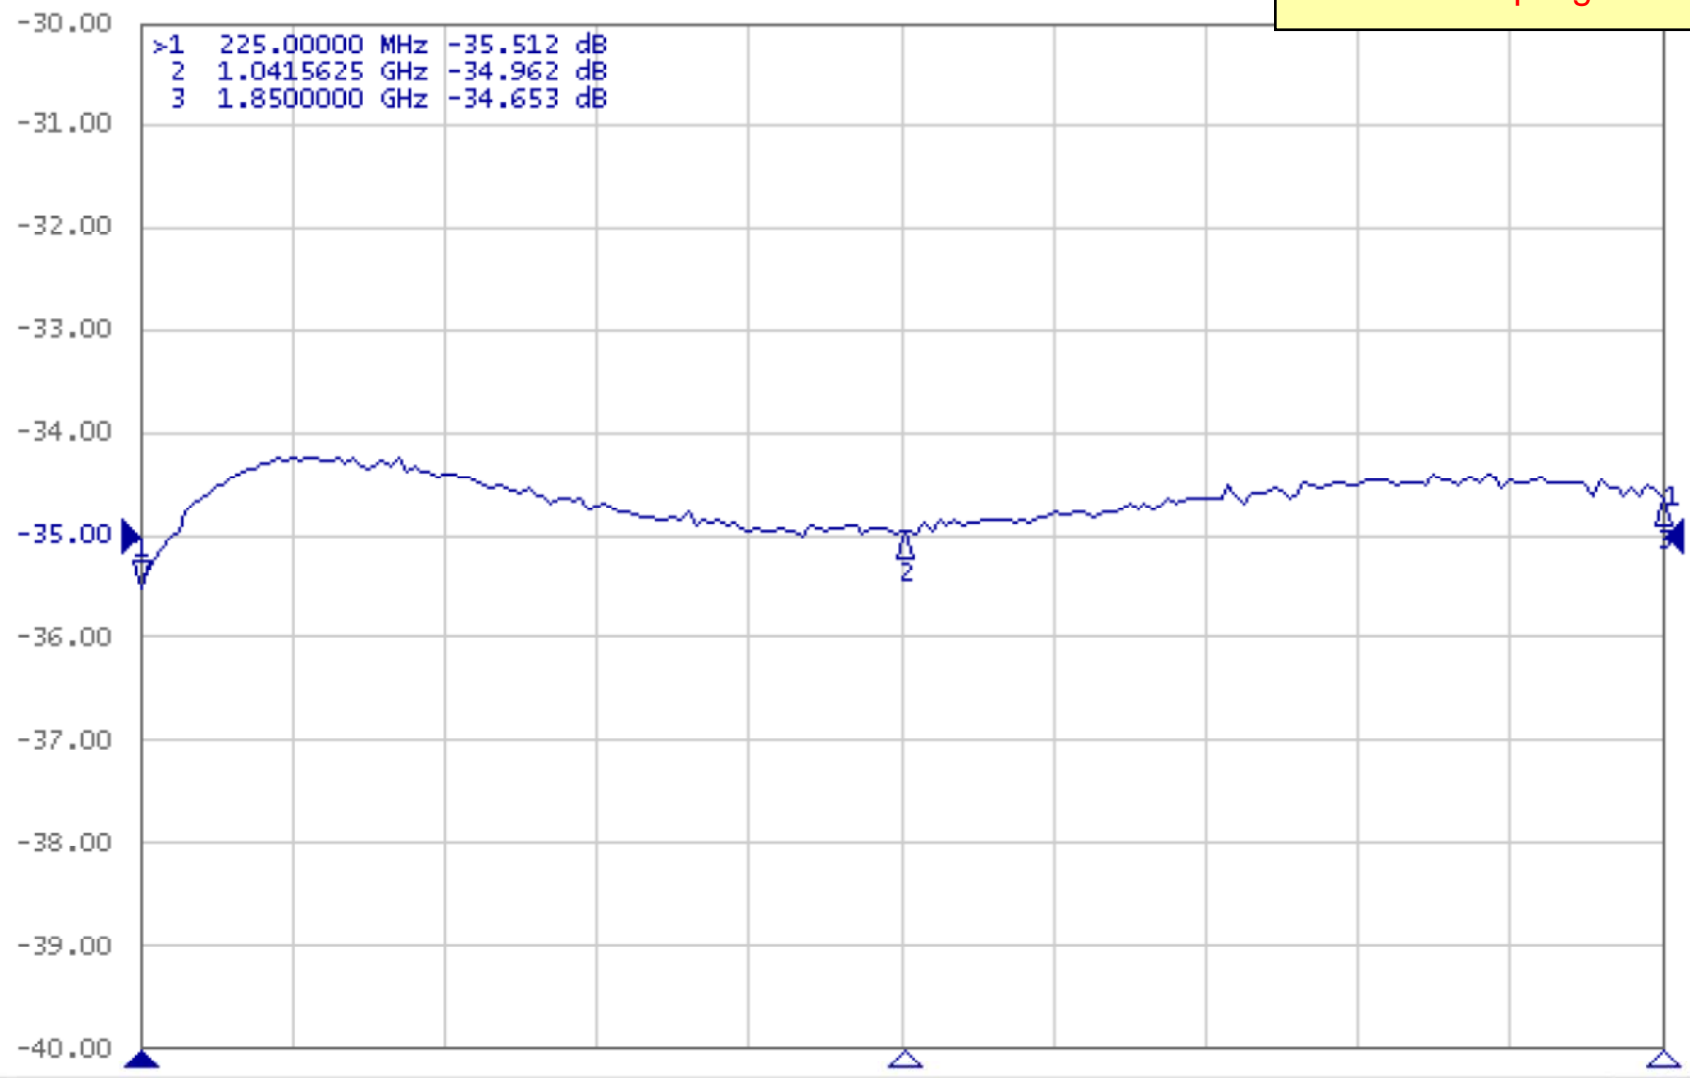

IPP-8059 Coupling

Tr1 S21 Log Mag 1.000dB/ Ref -35.00dB [RT]

Point	Frequency	Magnitude (dB)
>1	225.00000 MHz	-35.512 dB
2	1.0415625 GHz	-34.962 dB
3	1.8500000 GHz	-34.653 dB

Start 225 MHz IFBW 70 kHz Stop 1.85 GHz Cor !

S21 Log Mag 10.00dB/ Ref -55.00dB [RT]

IPP-8059 Isolation

Start 225 MHz

IFBW 70 kHz

Stop 1.85 GHz

Cor