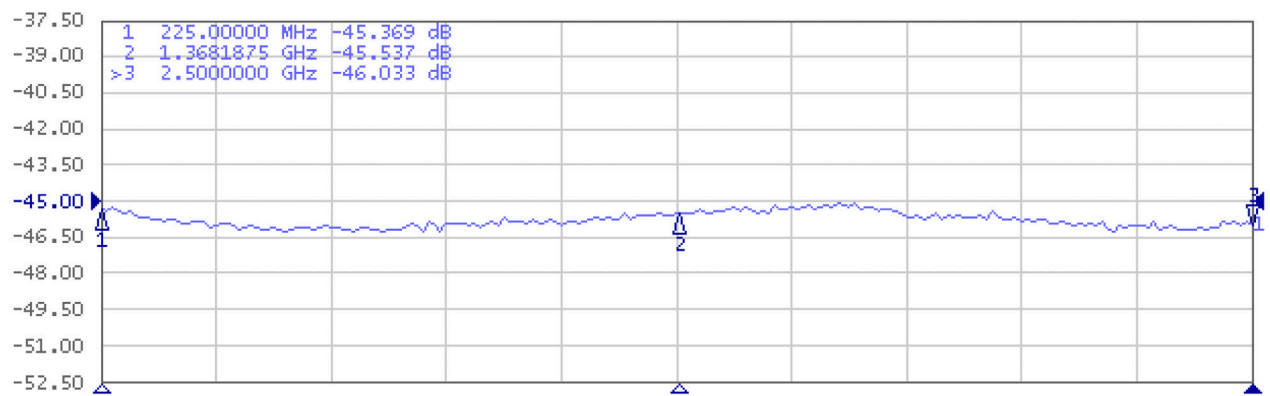

Typical Test Data for IPP-8063

VSWR

Insertion Loss

Coupling

Isolation