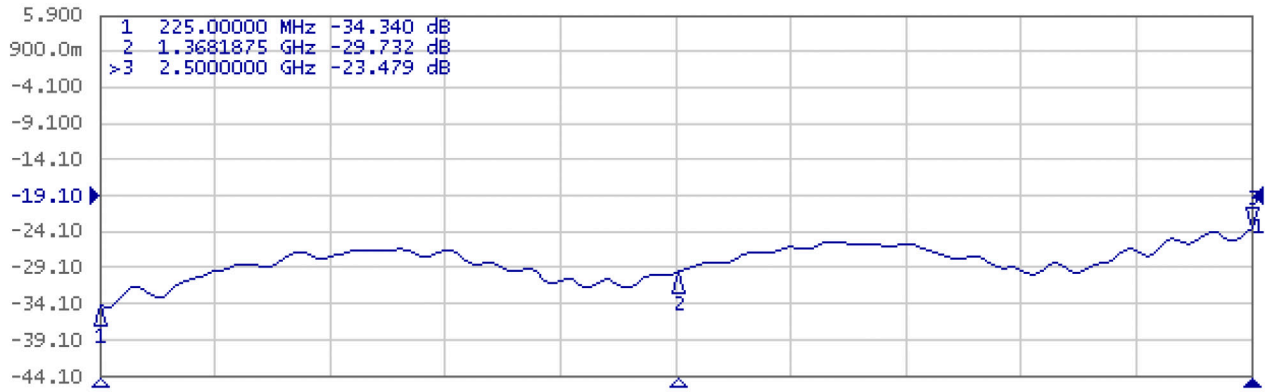

Typical Test Data for IPP-8063

VSWR

Insertion Loss

Coupling

Isolation