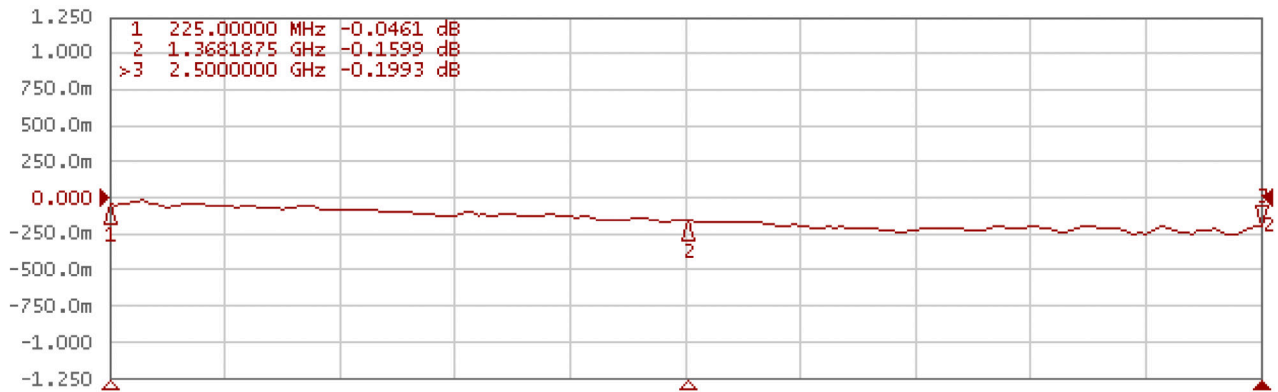

Typical Test Data for IPP-8063

VSWR

Insertion Loss

Coupling

Isolation