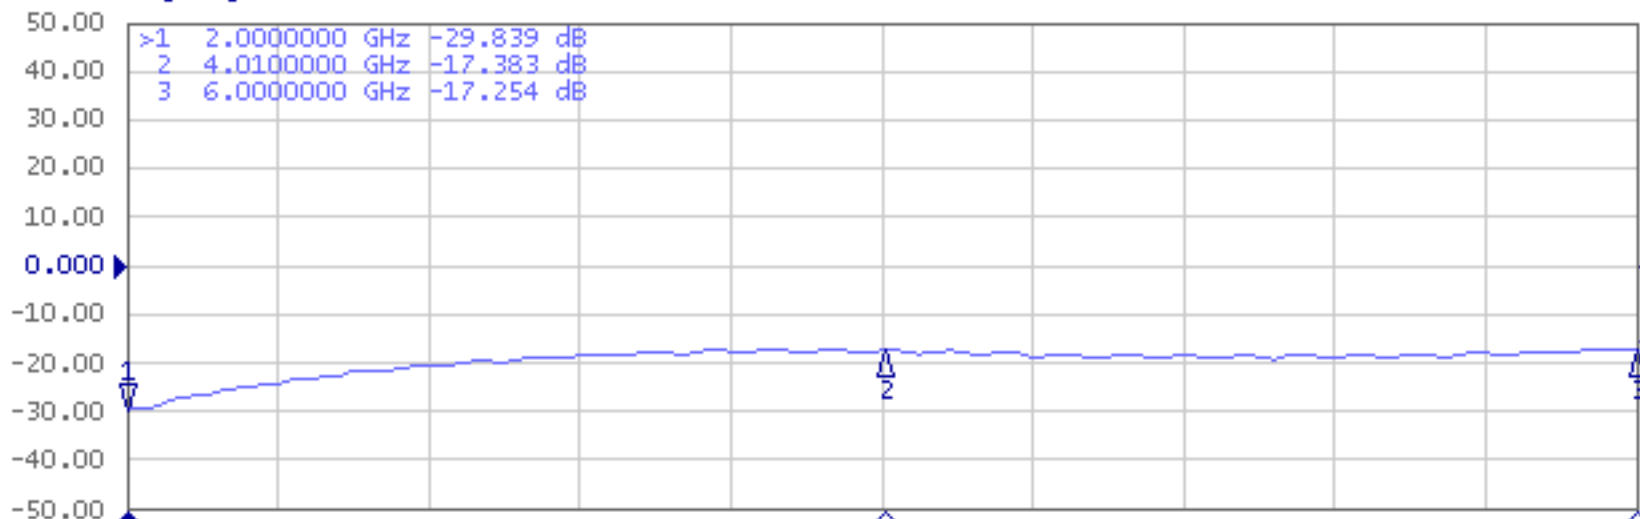

Tr1 S11 Log Mag 10.00dB/ Ref -17.70dB [F1]

Tr2 S21 Log Mag 1.000dB/ Ref -3.000dB [RT D&M Smo]

IPP-7150 Isolation, Phase Balance

Tr1 S21 Log Mag 10.00dB/ Ref 0.000dB [RT M]

Tr2 S21 Phase 6.000°/ Ref -90.00° [RT D/M Smo]