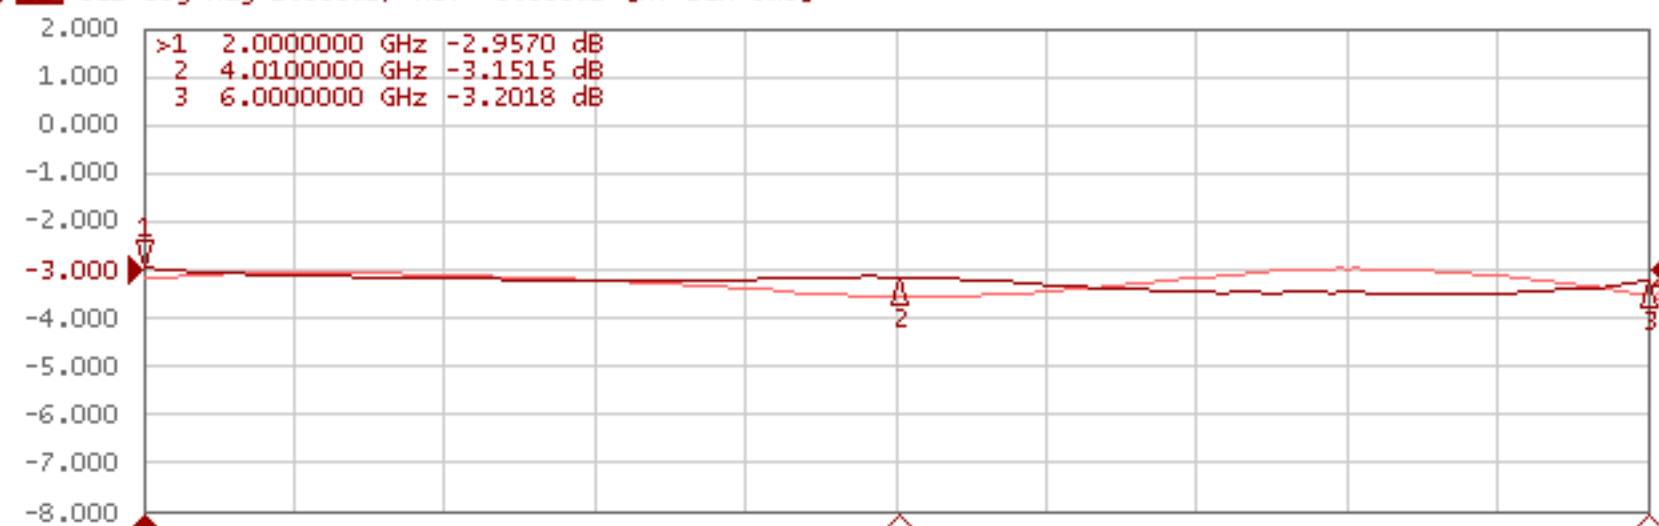

Tr1 S11 Log Mag 10.00dB/ Ref -17.70dB [F1]

Tr2 S21 Log Mag 1.000dB/ Ref -3.000dB [RT D&M Smo]

IPP-7150 Isolation, Phase Balance

Tr1 S21 Log Mag 10.00dB/ Ref 0.000dB [RT M]

Tr2 S21 Phase 6.000°/ Ref -90.00° [RT D/M Smo]