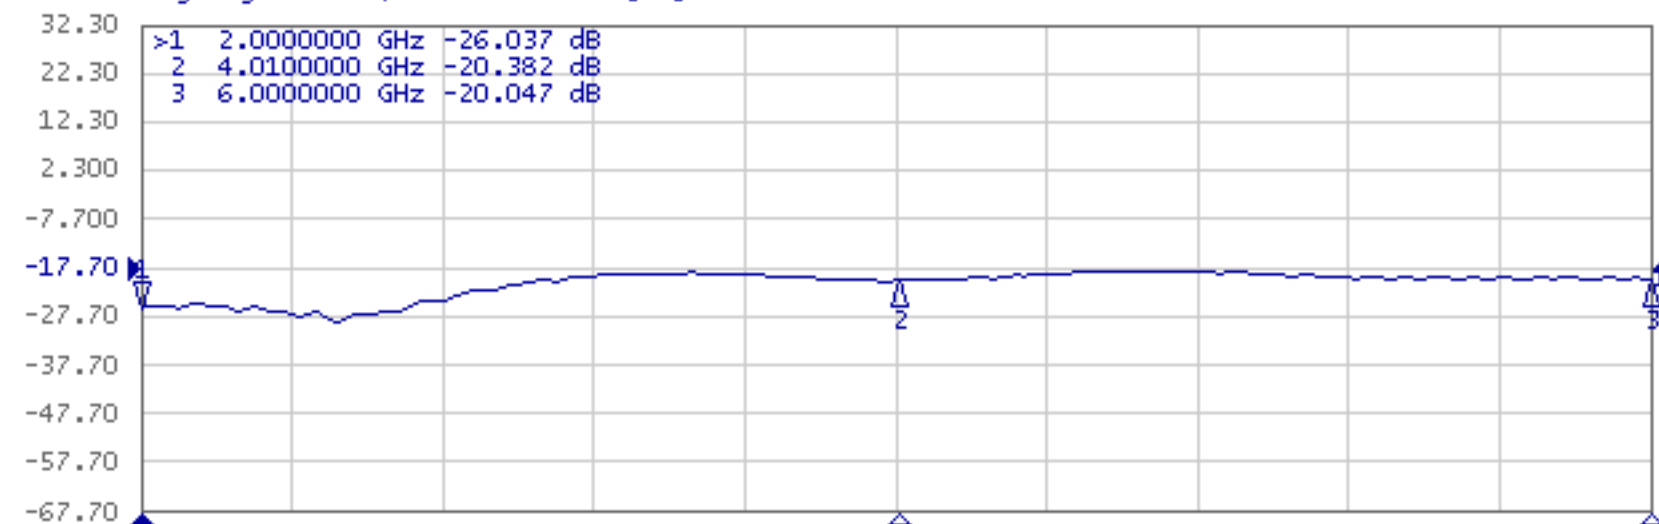

Tr1 S11 Log Mag 10.00dB/ Ref -17.70dB [F1]

Tr2 S21 Log Mag 1.000dB/ Ref -3.000dB [RT D&M Smo]

IPP-7150 Isolation, Phase Balance

Tr1 S21 Log Mag 10.00dB/ Ref 0.000dB [RT M]

Tr2 S21 Phase 6.000°/ Ref -90.00° [RT D/M Smo]